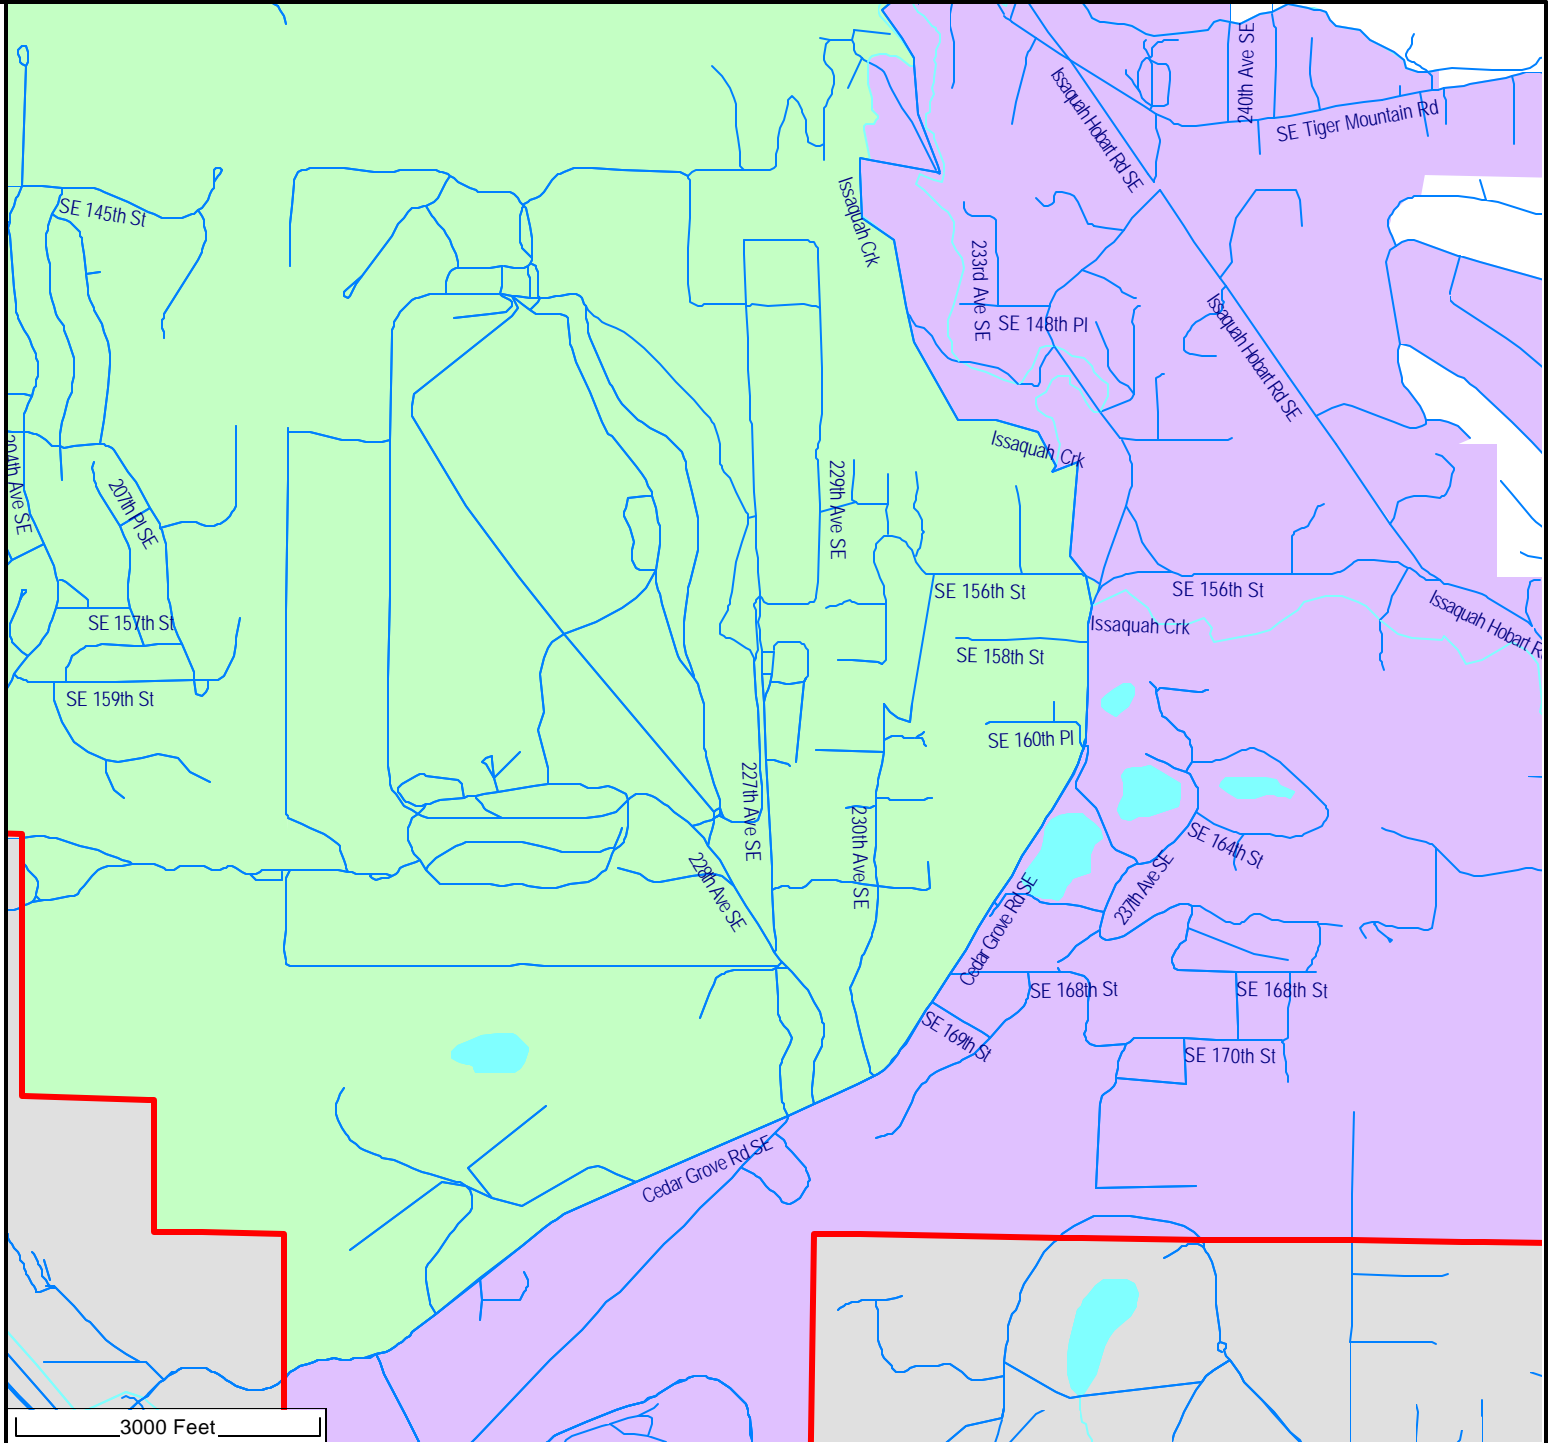

## Issaquah School District District Summary Report

Director District Number	Ideal Population	Total Population	Deviation from Ideal	% Deviation from Ideal	White Population	Hispanic Origin (of any race)	Non White & Mixed
1st	19,732	19,645	-87	-0.44	14,070	724	5,575
2nd	19,732	19,767	35	0.18	14,590	1,110	5,177
3rd	19,732	19,785	53	0.27	13,568	906	6,217
4th	19,732	19,735	3	0.02	15,175	1,036	4,560
5th	19,732	19,728	-4	-0.02	15,560	970	4,168
Totals.....		<u>98,660</u>	<u>0</u>		<u>72,963</u>	<u>4,746</u>	<u>25,697</u>

**Issaquah School District**

**Summary of Population by Race and Hispanic Origin**

District Number	Total Population	Total Population by Race							Two or More Races	Hispanic Origin (of any race)
		Single Race								
		Total	White	Black African American	American Indian and Alaska Native	Asian	Native Hawaiian and Other Pacific Islander	Other Race	Total	
1st	19,645	18,908	14,070	257	65	4,313	17	186	737	724
2nd	19,767	18,865	14,590	403	111	3,240	68	453	902	1,110
3rd	19,785	19,018	13,568	207	42	4,979	25	197	767	906
4th	19,735	18,905	15,175	270	83	3,028	36	313	830	1,036
5th	19,728	19,041	15,560	197	77	2,913	26	268	687	970
Totals.....	<u>98,660</u>	<u>94,737</u>	<u>72,963</u>	<u>1,334</u>	<u>378</u>	<u>18,473</u>	<u>172</u>	<u>1,417</u>	<u>3,923</u>	<u>4,746</u>

Issaquah School District  
- Proposed Board  
Districts as  
Approximated Using  
Census 2010 Geography

 2nd District

 4th District

District  
Outline

Issaquah School District  
- Proposed Board  
Districts as  
Approximated Using  
Census 2010 Geography

- 1st District
- 2nd District

District Outline

Issaquah School District  
 - Proposed Board  
 Districts as  
 Approximated Using  
 Census 2010 Geography

- 1st District
- 2nd District
- 4th District
- 5th District