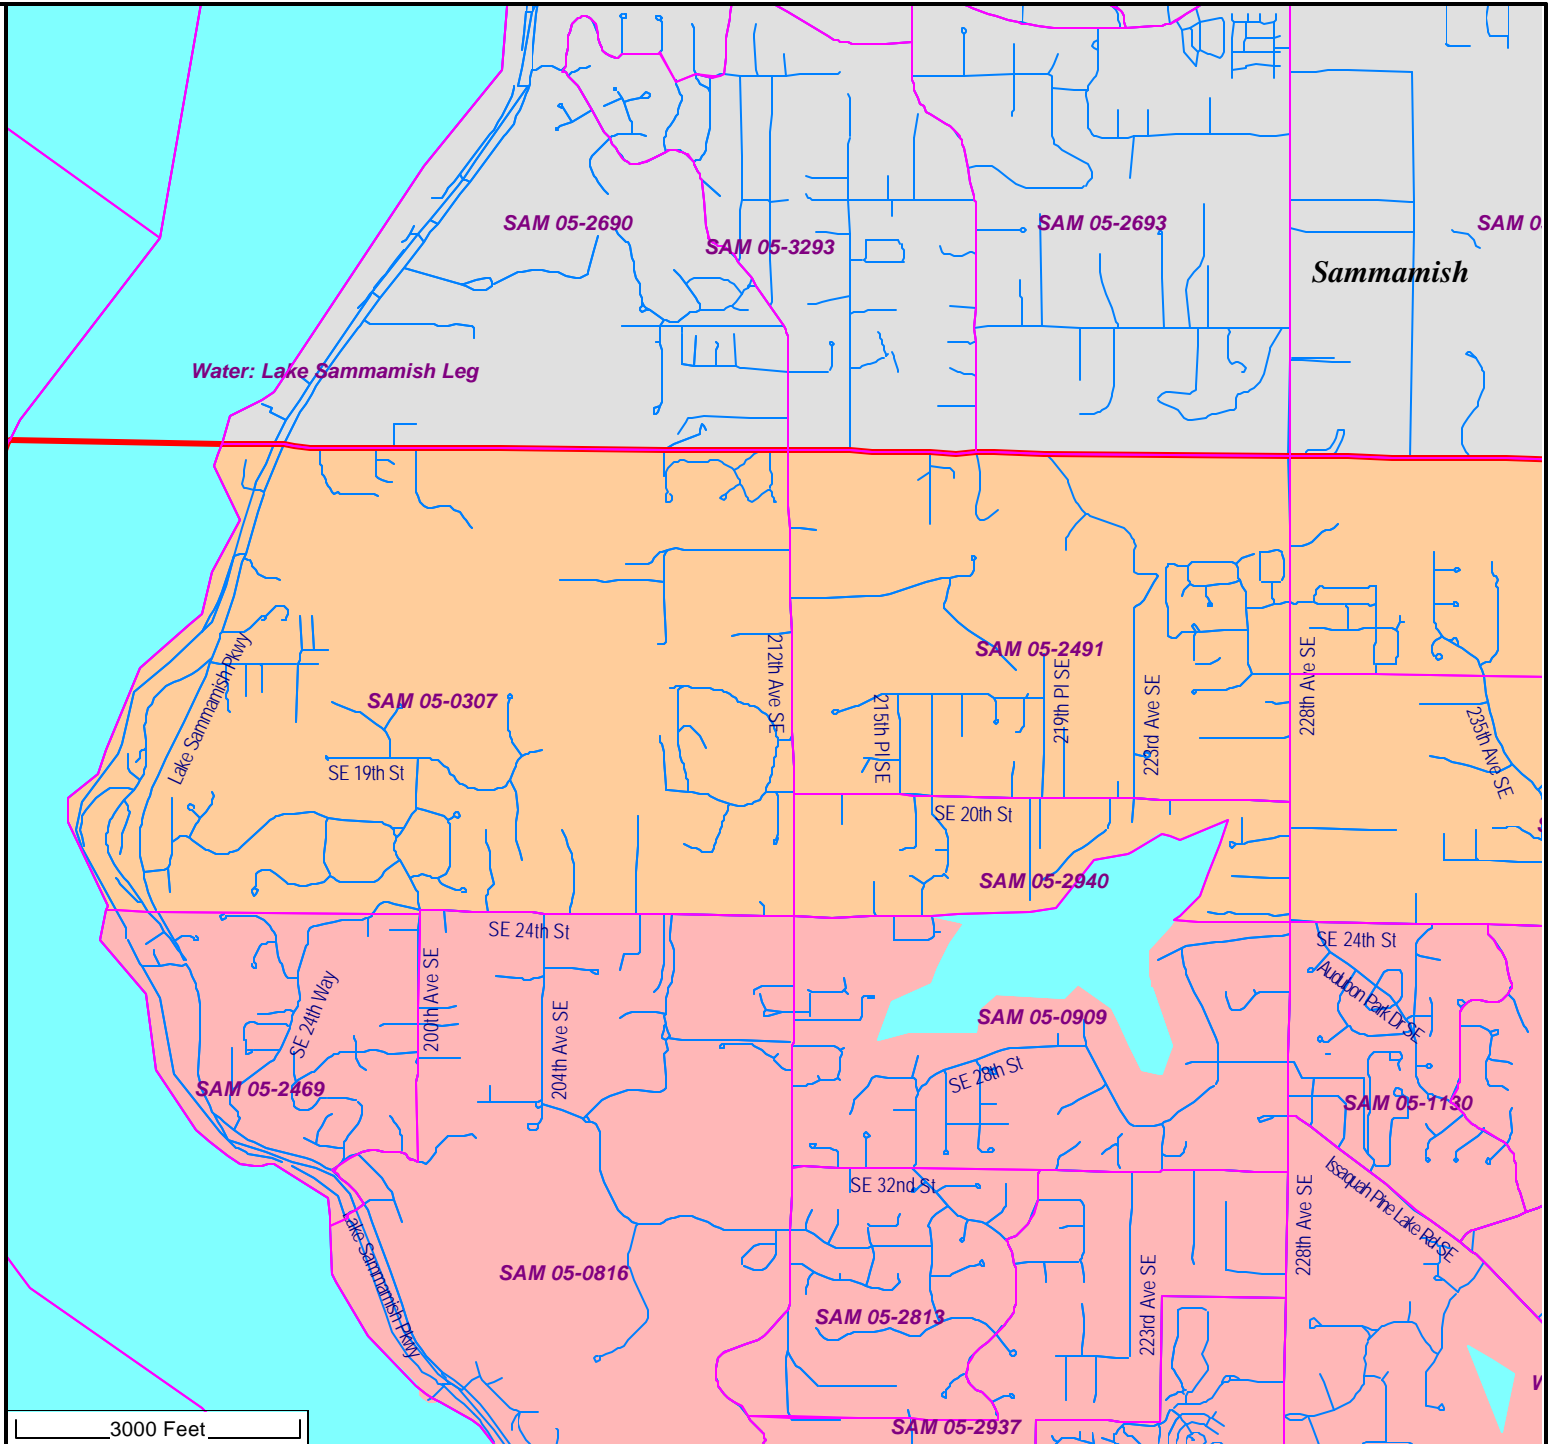

Issaquah School District
- Proposed Board
Districts as
Approximated Using
Census 2010 Geography

- 1st District
- 3rd District
- 5th District

District
Outline

Washington
State
Precincts