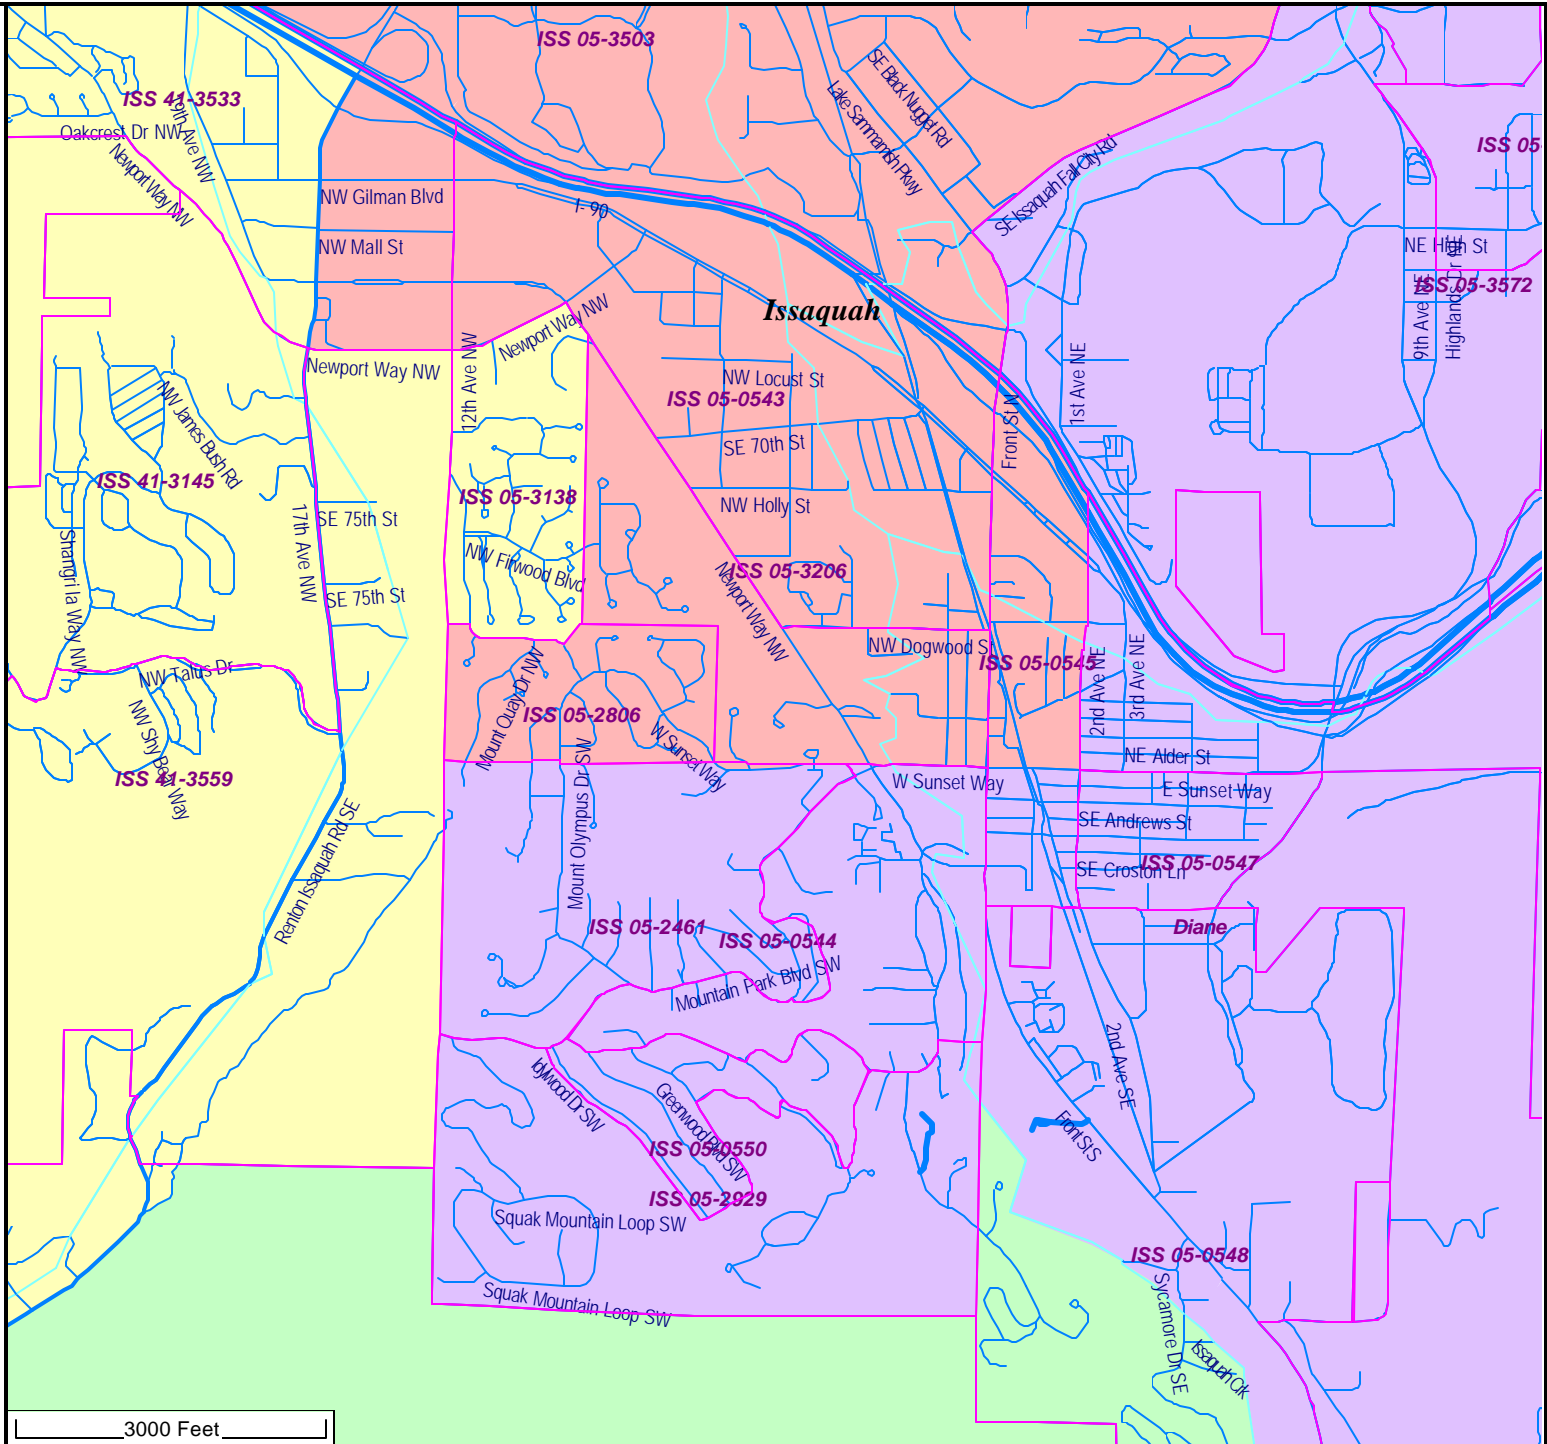

Issaquah School District
- Proposed Board
Districts as
Approximated Using
Census 2010 Geography

- 1st District
- 2nd District
- 4th District
- 5th District

District Outline

Washington State Precincts