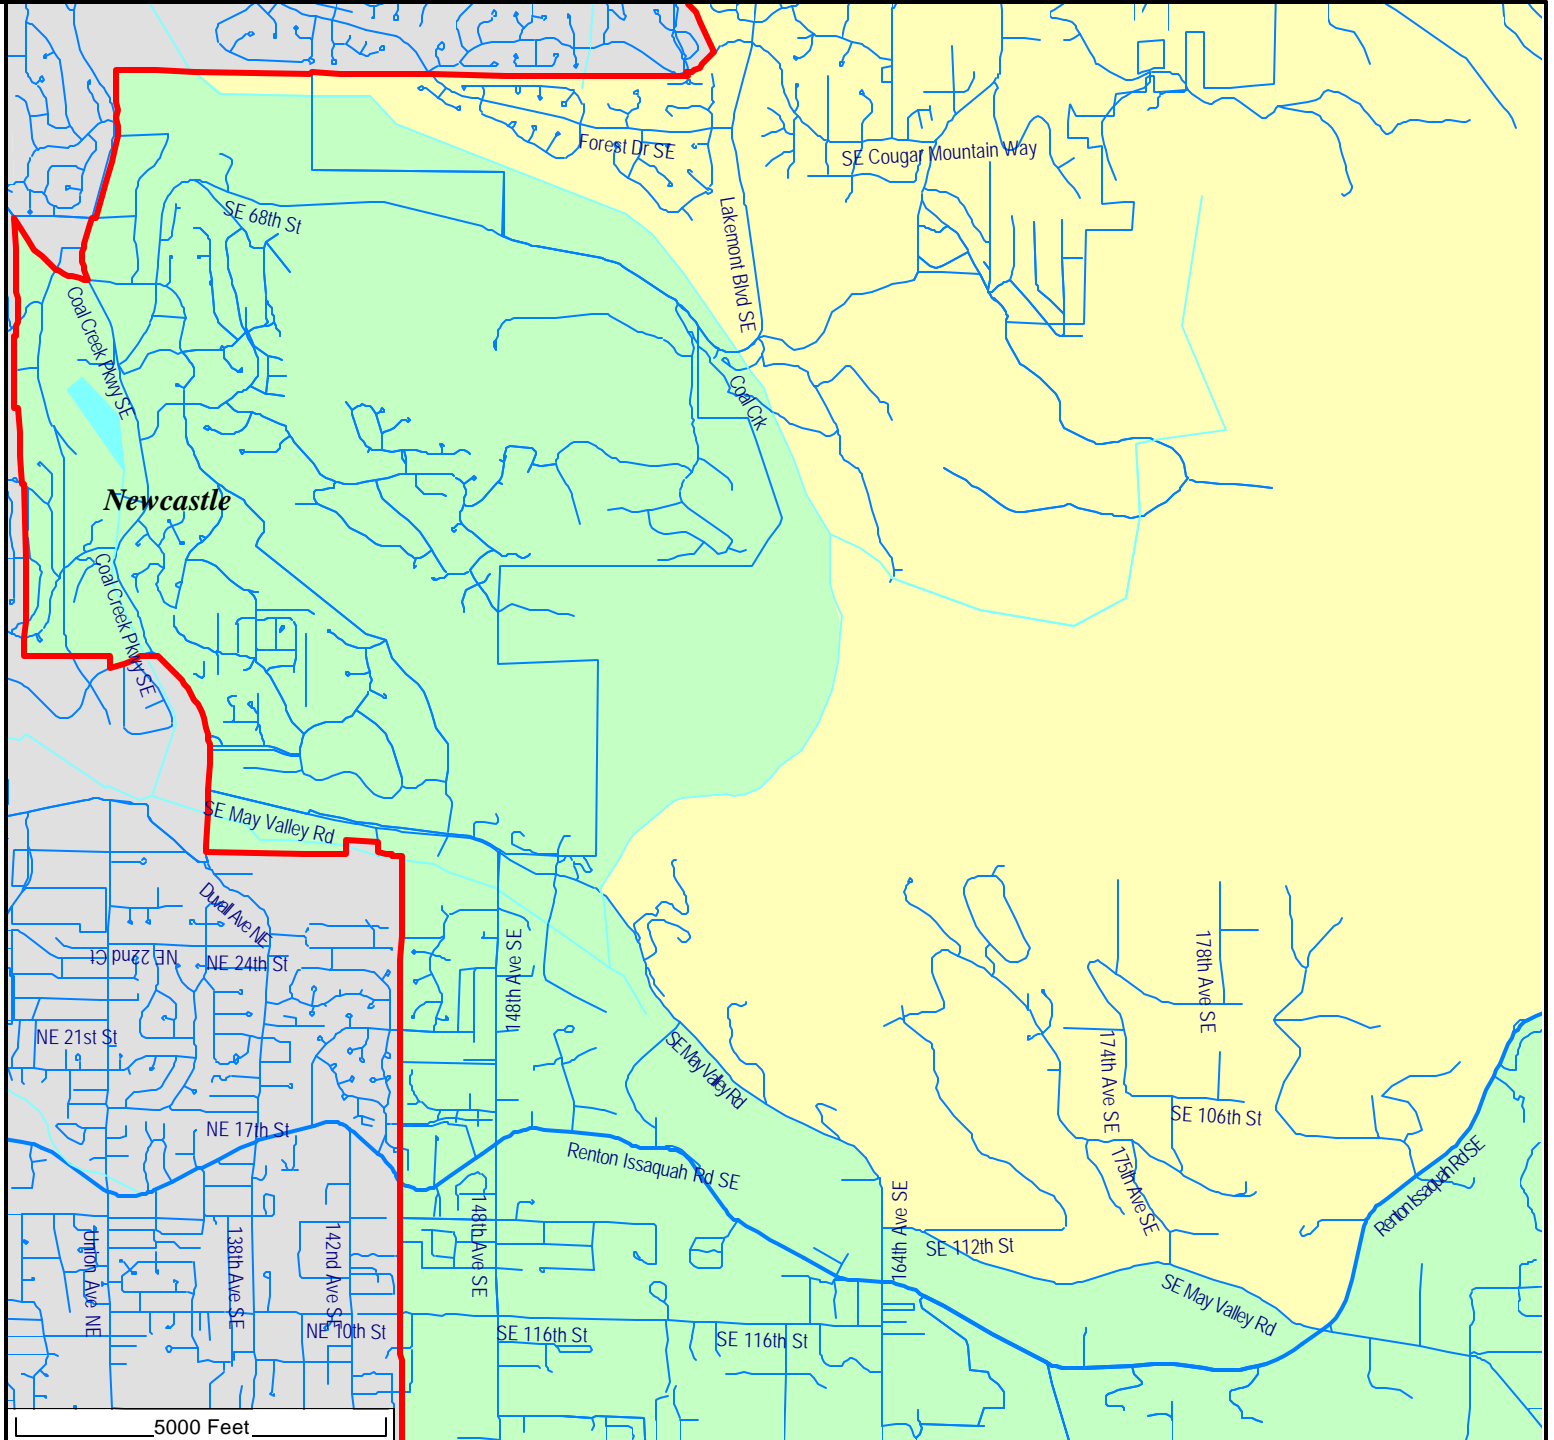

**Issaquah School District**

**Summary of Population by Race and Hispanic Origin**

District Number	Total Population	Total Population by Race							Two or More Races	Hispanic Origin (of any race)
		Single Race								
		Total	White	Black African American	American Indian and Alaska Native	Asian	Native Hawaiian and Other Pacific Islander	Other Race	Total	
1st	19,645	18,908	14,070	257	65	4,313	17	186	737	724
2nd	19,767	18,865	14,590	403	111	3,240	68	453	902	1,110
3rd	19,785	19,018	13,568	207	42	4,979	25	197	767	906
4th	19,735	18,905	15,175	270	83	3,028	36	313	830	1,036
5th	19,728	19,041	15,560	197	77	2,913	26	268	687	970
Totals.....	<u>98,660</u>	<u>94,737</u>	<u>72,963</u>	<u>1,334</u>	<u>378</u>	<u>18,473</u>	<u>172</u>	<u>1,417</u>	<u>3,923</u>	<u>4,746</u>

Issaquah School District  
- Proposed Board  
Districts as  
Approximated Using  
Census 2010 Geography

 2nd District

 4th District

District  
Outline

Issaquah School District  
- Proposed Board  
Districts as  
Approximated Using  
Census 2010 Geography

- 1st District
- 2nd District

District Outline

Issaquah School District  
 - Proposed Board  
 Districts as  
 Approximated Using  
 Census 2010 Geography

- 1st District
- 2nd District
- 4th District
- 5th District

3rd District

4th District

District  
Outline