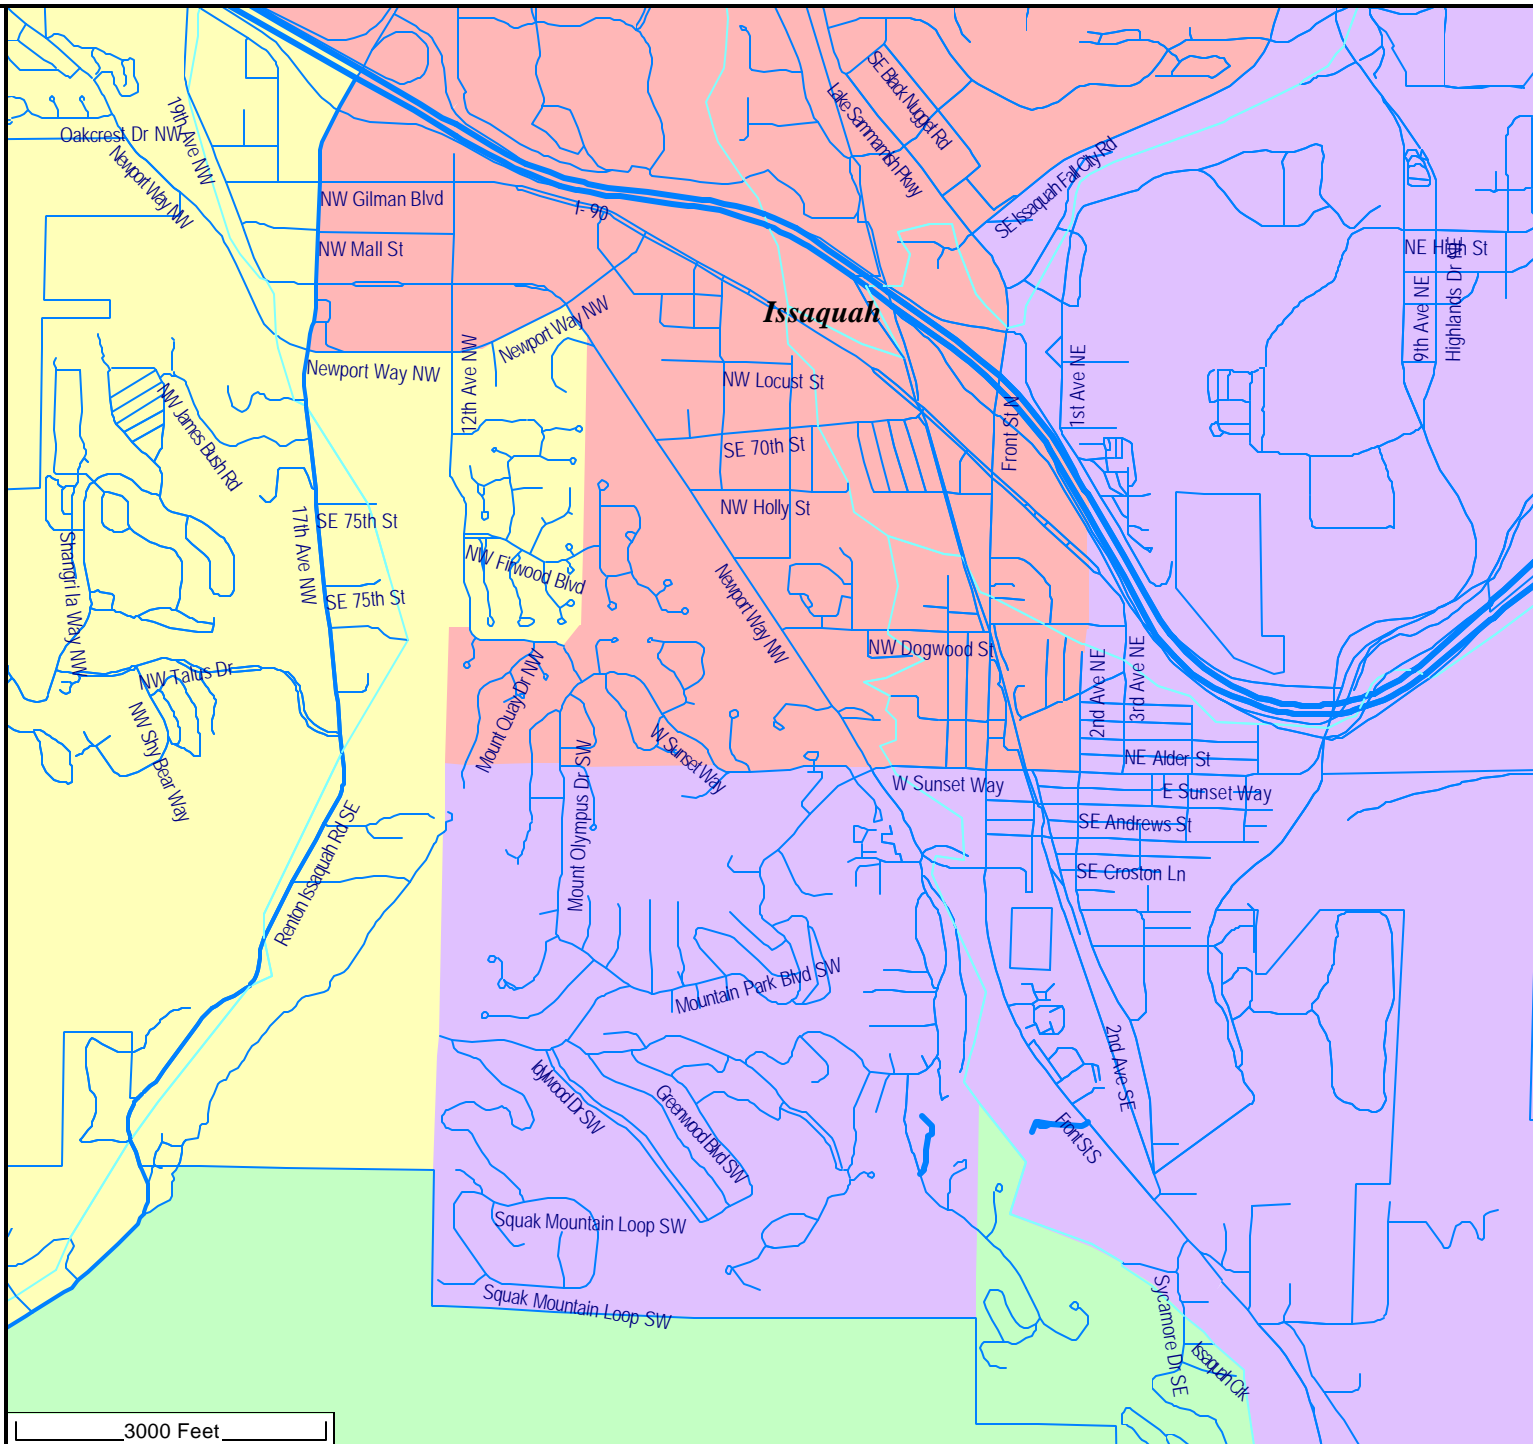

## Issaquah School District District Summary Report

Director District Number	Ideal Population	Total Population	Deviation from Ideal	% Deviation from Ideal	White Population	Hispanic Origin (of any race)	Non White & Mixed
1st	19,732	19,645	-87	-0.44	14,070	724	5,575
2nd	19,732	19,767	35	0.18	14,590	1,110	5,177
3rd	19,732	19,785	53	0.27	13,568	906	6,217
4th	19,732	19,735	3	0.02	15,175	1,036	4,560
5th	19,732	19,728	-4	-0.02	15,560	970	4,168
Totals.....		<u>98,660</u>	<u>0</u>		<u>72,963</u>	<u>4,746</u>	<u>25,697</u>

Issaquah School District  
- Proposed Board  
Districts as  
Approximated Using  
Census 2010 Geography

 2nd District

 4th District

District  
Outline

Issaquah School District  
- Proposed Board  
Districts as  
Approximated Using  
Census 2010 Geography

- 1st District
- 2nd District

District Outline

Issaquah School District  
 - Proposed Board  
 Districts as  
 Approximated Using  
 Census 2010 Geography

- 1st District
- 2nd District
- 4th District
- 5th District

District Outline

3000 Feet

Issaquah School District  
 - Proposed Board  
 Districts as  
 Approximated Using  
 Census 2010 Geography

- 1st District
- 2nd District
- 4th District
- 5th District

District Outline