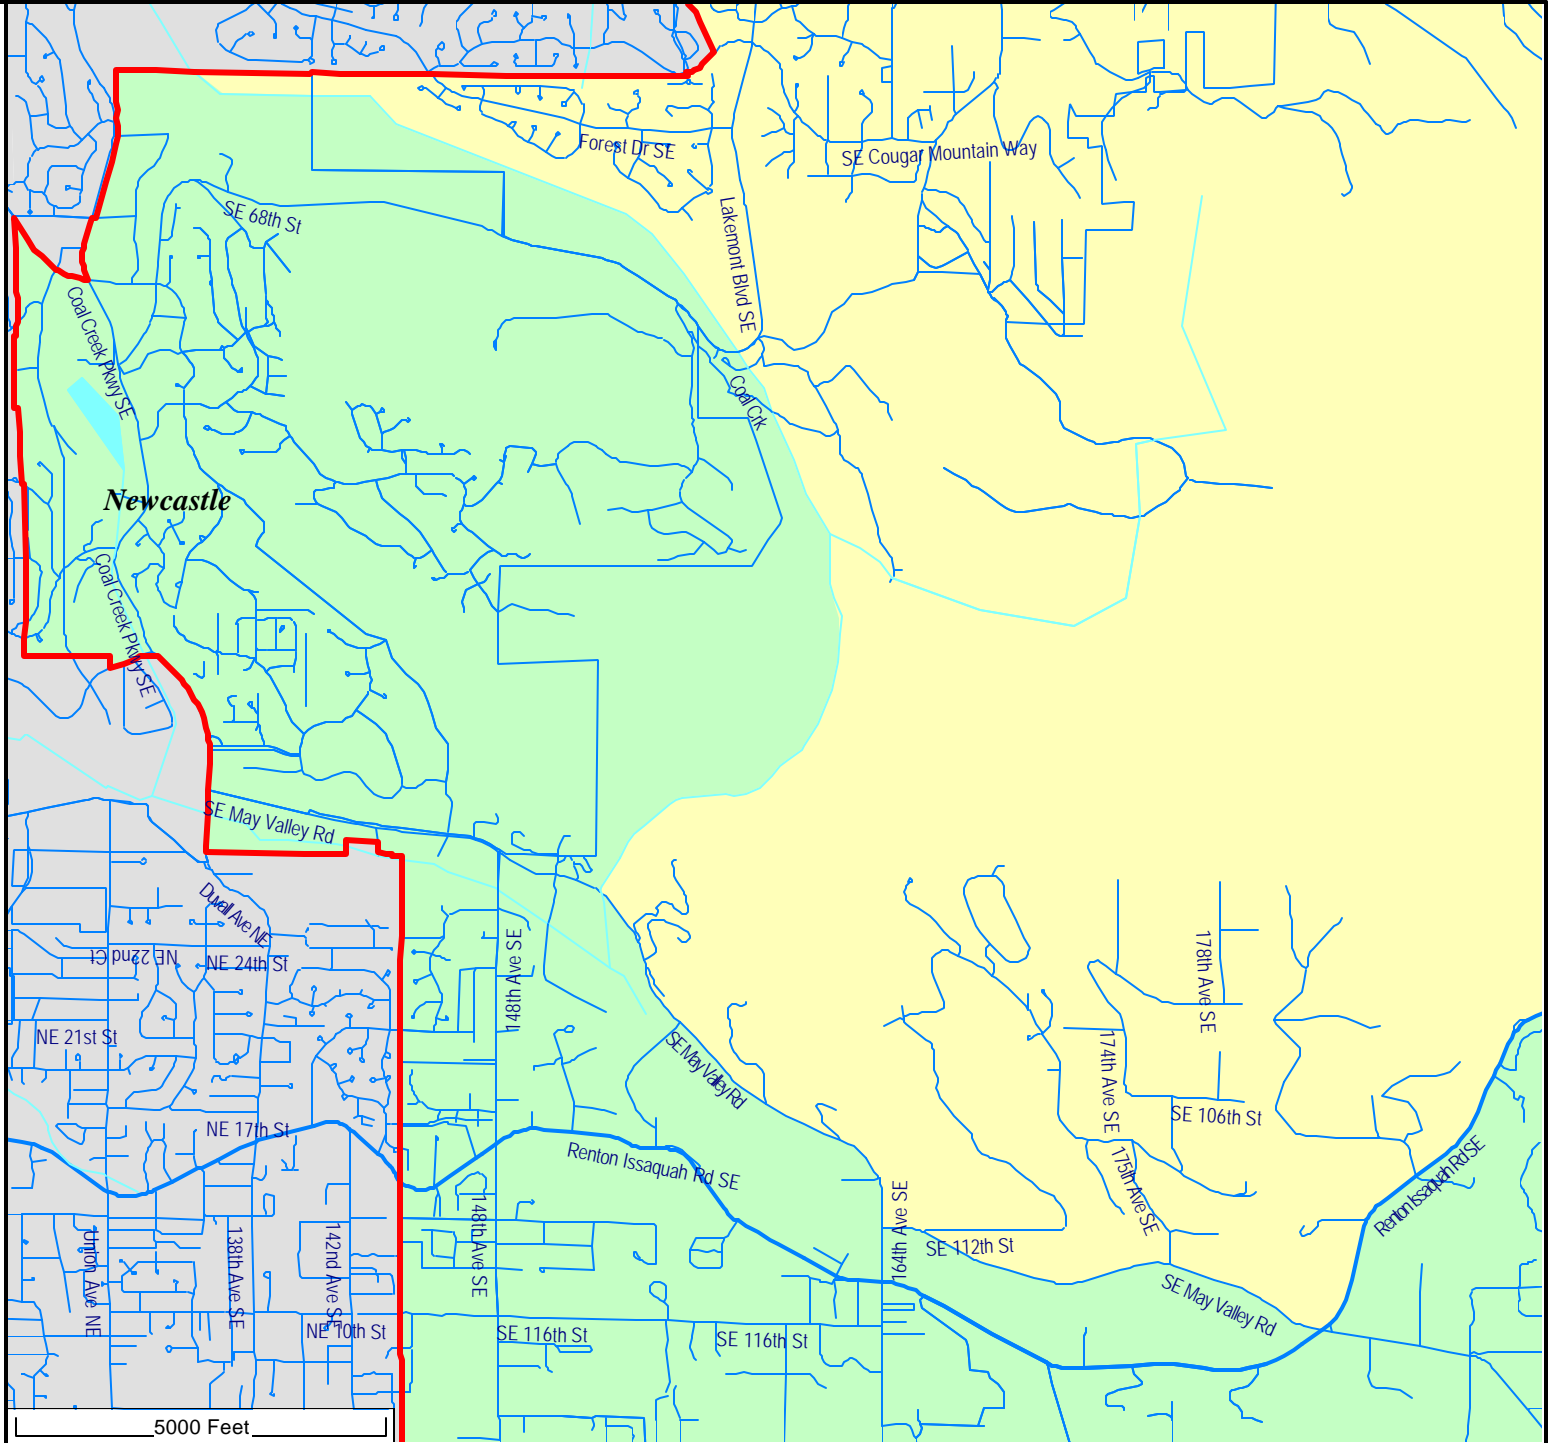

Issaquah School District

Summary of Population by Race and Hispanic Origin

District Number	Total Population	Total Population by Race							Two or More Races	Hispanic Origin (of any race)
		Single Race								
		Total	White	Black African American	American Indian and Alaska Native	Asian	Native Hawaiian and Other Pacific Islander	Other Race	Total	
1st	19,645	18,908	14,070	257	65	4,313	17	186	737	724
2nd	19,767	18,865	14,590	403	111	3,240	68	453	902	1,110
3rd	19,785	19,018	13,568	207	42	4,979	25	197	767	906
4th	19,735	18,905	15,175	270	83	3,028	36	313	830	1,036
5th	19,728	19,041	15,560	197	77	2,913	26	268	687	970
Totals.....	<u>98,660</u>	<u>94,737</u>	<u>72,963</u>	<u>1,334</u>	<u>378</u>	<u>18,473</u>	<u>172</u>	<u>1,417</u>	<u>3,923</u>	<u>4,746</u>

Issaquah School District
- Proposed Board
Districts as
Approximated Using
Census 2010 Geography

-  2nd District
-  4th District

District
Outline

Issaquah School District
- Proposed Board
Districts as
Approximated Using
Census 2010 Geography

- 1st District
- 2nd District

District Outline

Issaquah School District
 - Proposed Board
 Districts as
 Approximated Using
 Census 2010 Geography

- 1st District
- 2nd District
- 4th District
- 5th District