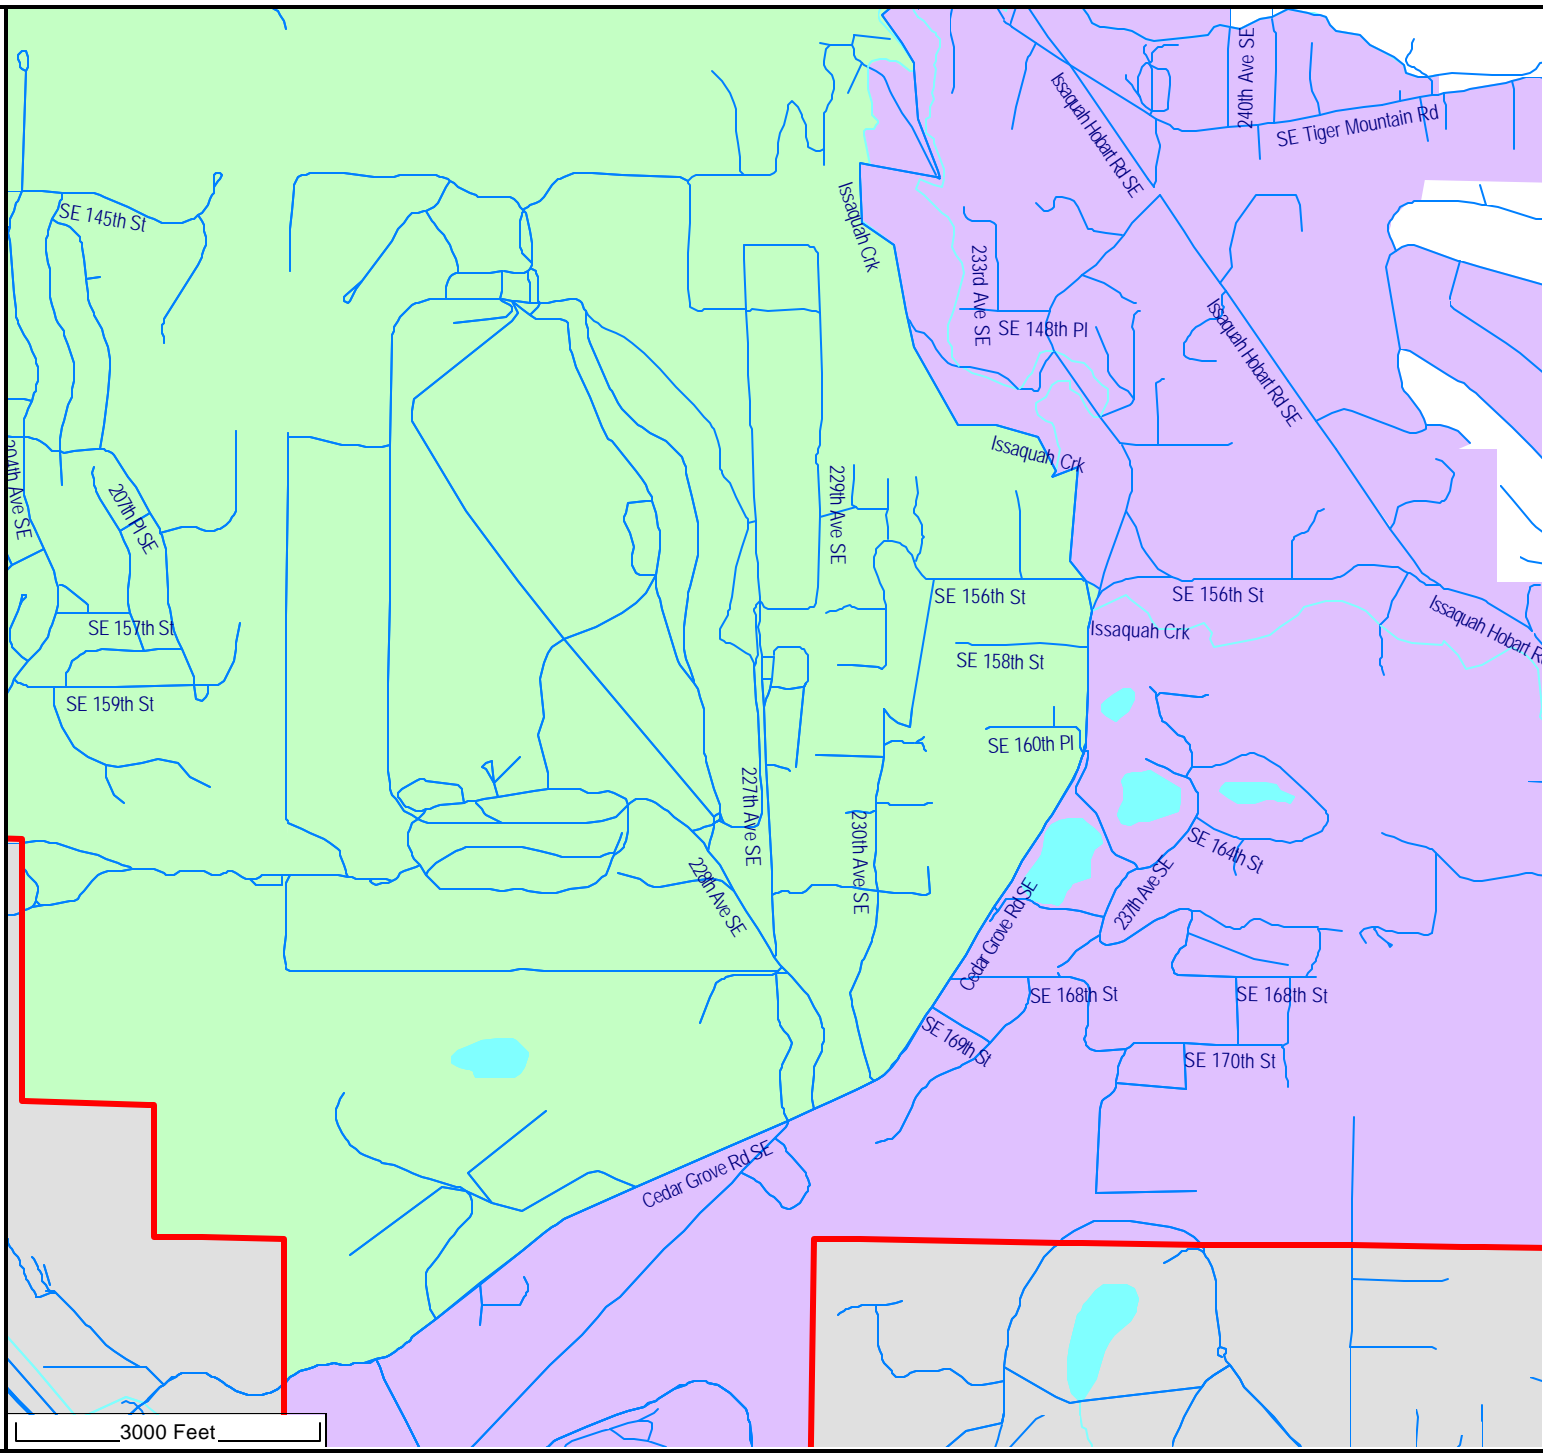

Issaquah School District District Summary Report

Director District Number	Ideal Population	Total Population	Deviation from Ideal	% Deviation from Ideal	White Population	Hispanic Origin (of any race)	Non White & Mixed
1st	19,732	19,645	-87	-0.44	14,070	724	5,575
2nd	19,732	19,767	35	0.18	14,590	1,110	5,177
3rd	19,732	19,785	53	0.27	13,568	906	6,217
4th	19,732	19,735	3	0.02	15,175	1,036	4,560
5th	19,732	19,728	-4	-0.02	15,560	970	4,168
Totals.....		<u>98,660</u>	<u>0</u>		<u>72,963</u>	<u>4,746</u>	<u>25,697</u>

Issaquah School District

Summary of Population by Race and Hispanic Origin

District Number	Total Population	Total Population by Race							Two or More Races	Hispanic Origin (of any race)
		Single Race								
		Total	White	Black African American	American Indian and Alaska Native	Asian	Native Hawaiian and Other Pacific Islander	Other Race	Total	
1st	19,645	18,908	14,070	257	65	4,313	17	186	737	724
2nd	19,767	18,865	14,590	403	111	3,240	68	453	902	1,110
3rd	19,785	19,018	13,568	207	42	4,979	25	197	767	906
4th	19,735	18,905	15,175	270	83	3,028	36	313	830	1,036
5th	19,728	19,041	15,560	197	77	2,913	26	268	687	970
Totals.....	<u>98,660</u>	<u>94,737</u>	<u>72,963</u>	<u>1,334</u>	<u>378</u>	<u>18,473</u>	<u>172</u>	<u>1,417</u>	<u>3,923</u>	<u>4,746</u>

Issaquah School District
- Proposed Board
Districts as
Approximated Using
Census 2010 Geography

-  2nd District
-  4th District

District
Outline

Issaquah School District
- Proposed Board
Districts as
Approximated Using
Census 2010 Geography