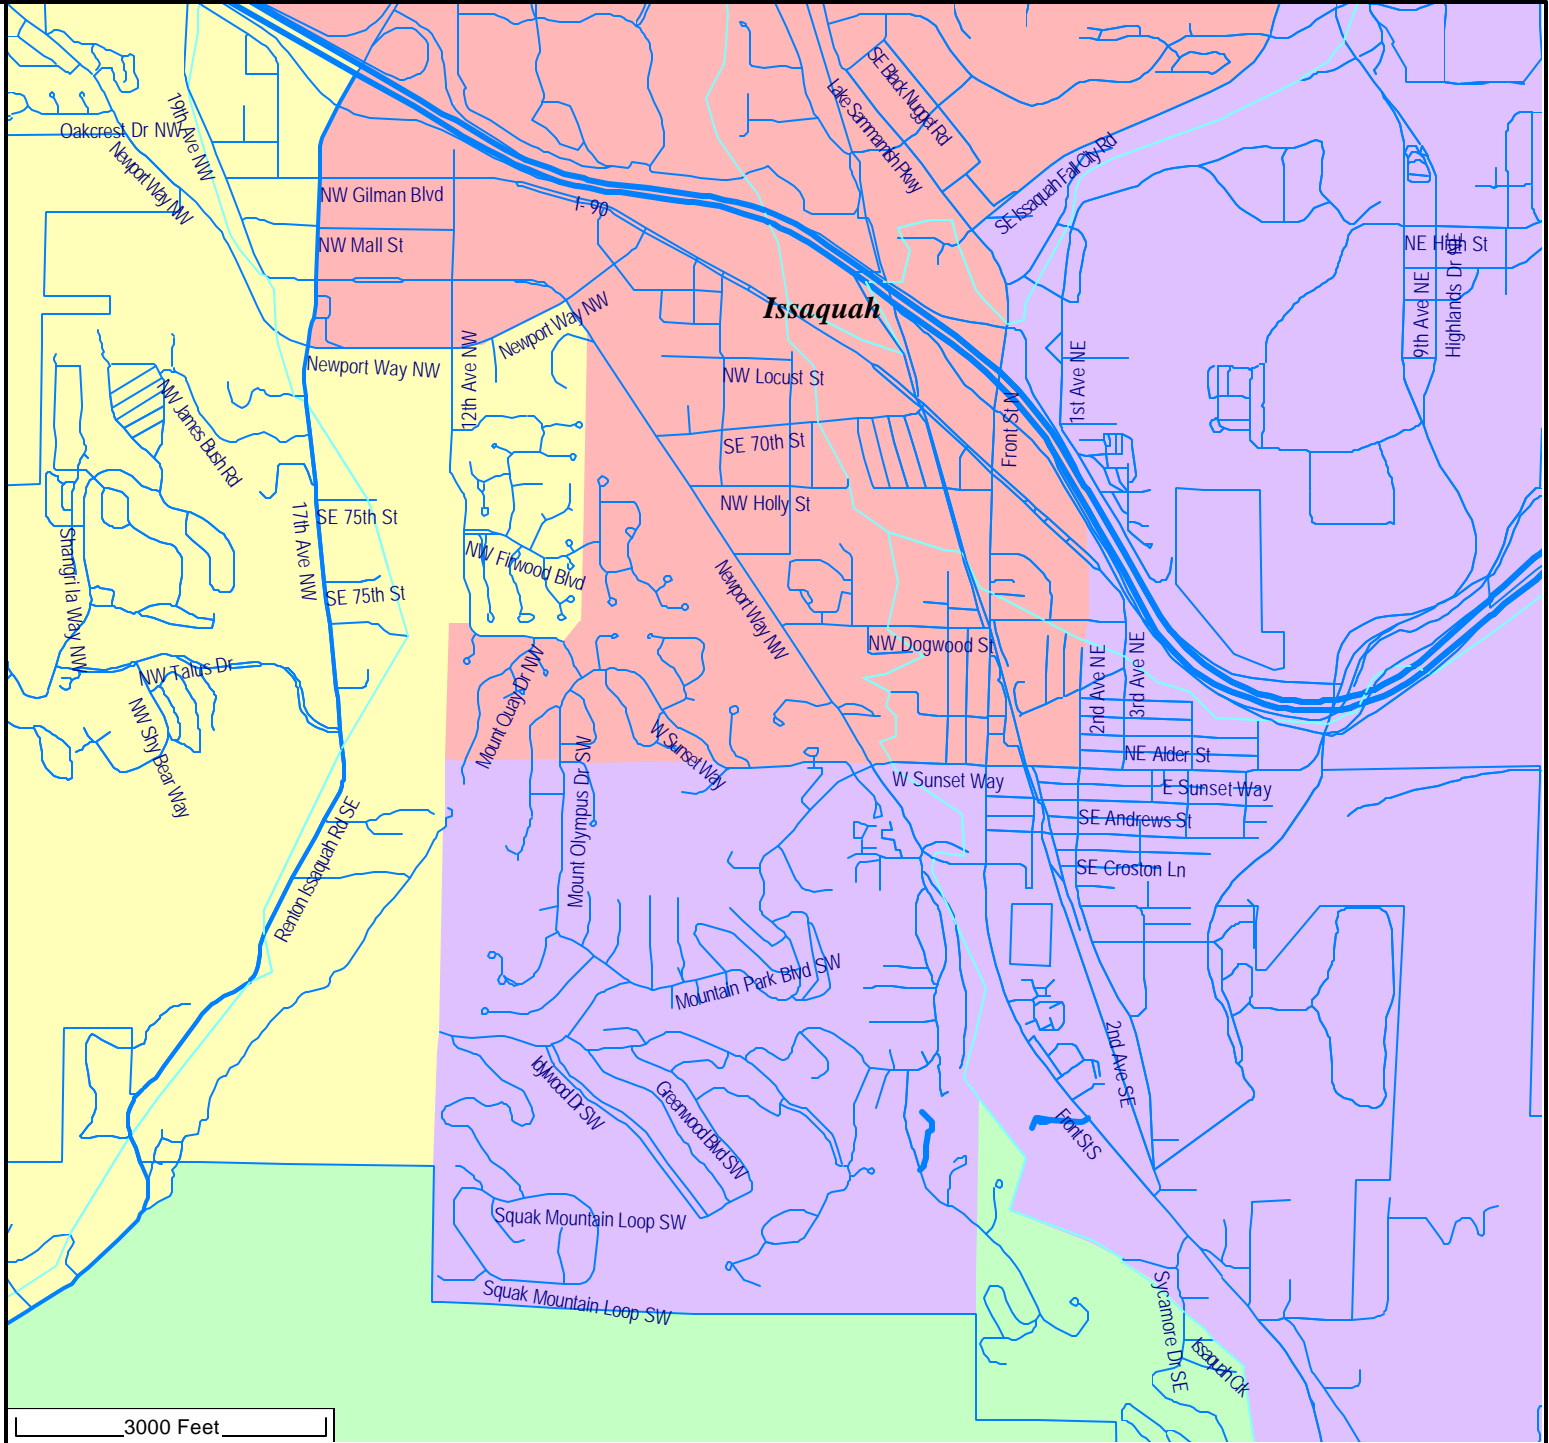

Issaquah School District District Summary Report

Director District Number	Ideal Population	Total Population	Deviation from Ideal	% Deviation from Ideal	White Population	Hispanic Origin (of any race)	Non White & Mixed
1st	19,732	19,645	-87	-0.44	14,070	724	5,575
2nd	19,732	19,767	35	0.18	14,590	1,110	5,177
3rd	19,732	19,785	53	0.27	13,568	906	6,217
4th	19,732	19,735	3	0.02	15,175	1,036	4,560
5th	19,732	19,728	-4	-0.02	15,560	970	4,168
Totals.....		<u>98,660</u>	<u>0</u>		<u>72,963</u>	<u>4,746</u>	<u>25,697</u>

Issaquah School District
- Proposed Board
Districts as
Approximated Using
Census 2010 Geography

-  2nd District
-  4th District

District
Outline

Issaquah School District
- Proposed Board
Districts as
Approximated Using
Census 2010 Geography

- 1st District
- 2nd District

District Outline

Issaquah School District
 - Proposed Board
 Districts as
 Approximated Using
 Census 2010 Geography

- 1st District
- 2nd District
- 4th District
- 5th District

District Outline 

Issaquah School District
 - Proposed Board
 Districts as
 Approximated Using
 Census 2010 Geography

- 1st District
- 2nd District
- 4th District
- 5th District

District Outline

Washington State Precincts