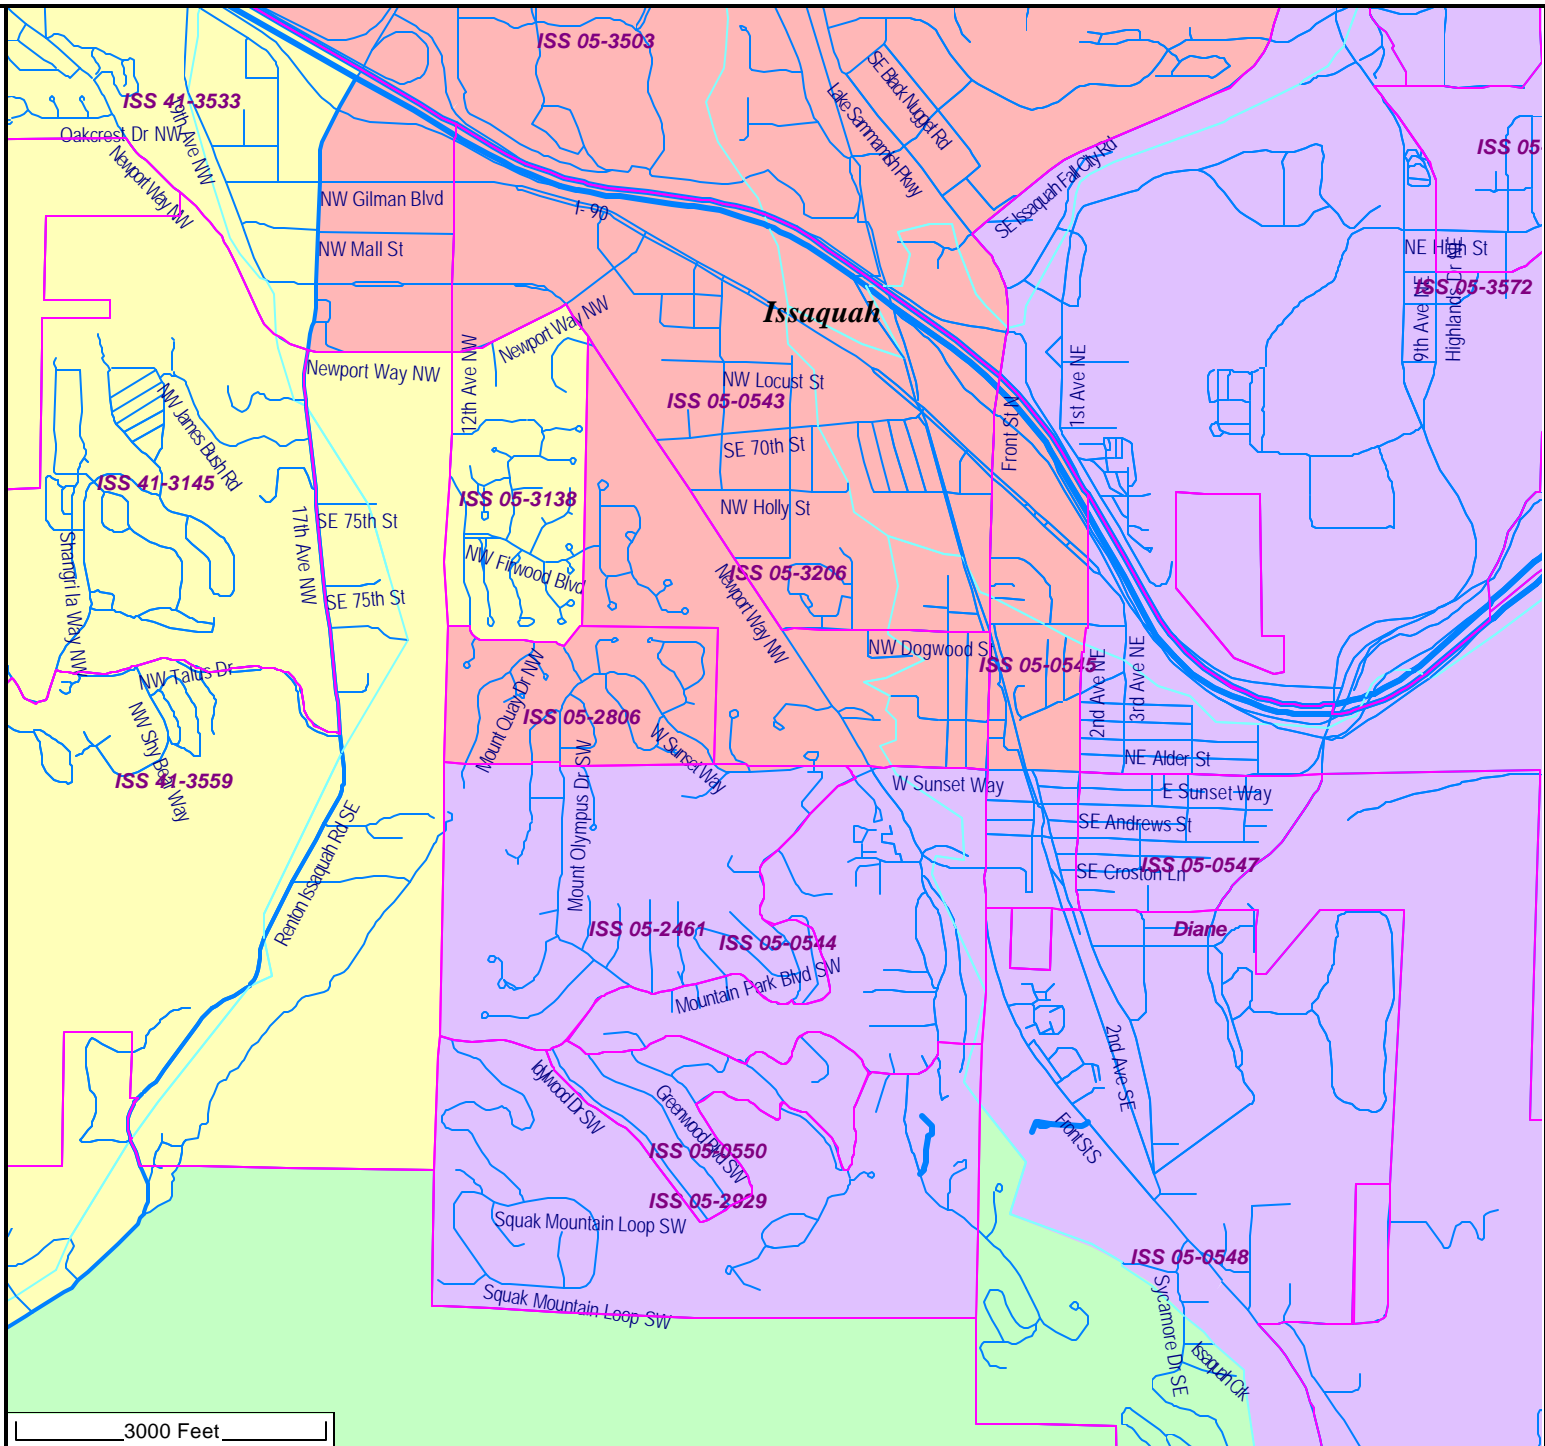

Issaquah School District District Summary Report

Director District Number	Ideal Population	Total Population	Deviation from Ideal	% Deviation from Ideal	White Population	Hispanic Origin (of any race)	Non White & Mixed
1st	19,732	19,645	-87	-0.44	14,070	724	5,575
2nd	19,732	19,767	35	0.18	14,590	1,110	5,177
3rd	19,732	19,785	53	0.27	13,568	906	6,217
4th	19,732	19,735	3	0.02	15,175	1,036	4,560
5th	19,732	19,728	-4	-0.02	15,560	970	4,168
Totals.....		<u>98,660</u>	<u>0</u>		<u>72,963</u>	<u>4,746</u>	<u>25,697</u>

- 1st District
- 2nd District

District Outline

Issaquah School District
 - Proposed Board
 Districts as
 Approximated Using
 Census 2010 Geography

- 1st District
- 2nd District
- 4th District
- 5th District

District Outline 

Issaquah School District
 - Proposed Board
 Districts as
 Approximated Using
 Census 2010 Geography

- 1st District
- 2nd District
- 4th District
- 5th District

District Outline

Washington State Precincts

Issaquah School District
 - Proposed Board
 Districts as
 Approximated Using
 Census 2010 Geography

- 1st District
- 4th District
- 5th District

District Outline

3000 Feet

Issaquah School District
 - Proposed Board
 Districts as
 Approximated Using
 Census 2010 Geography