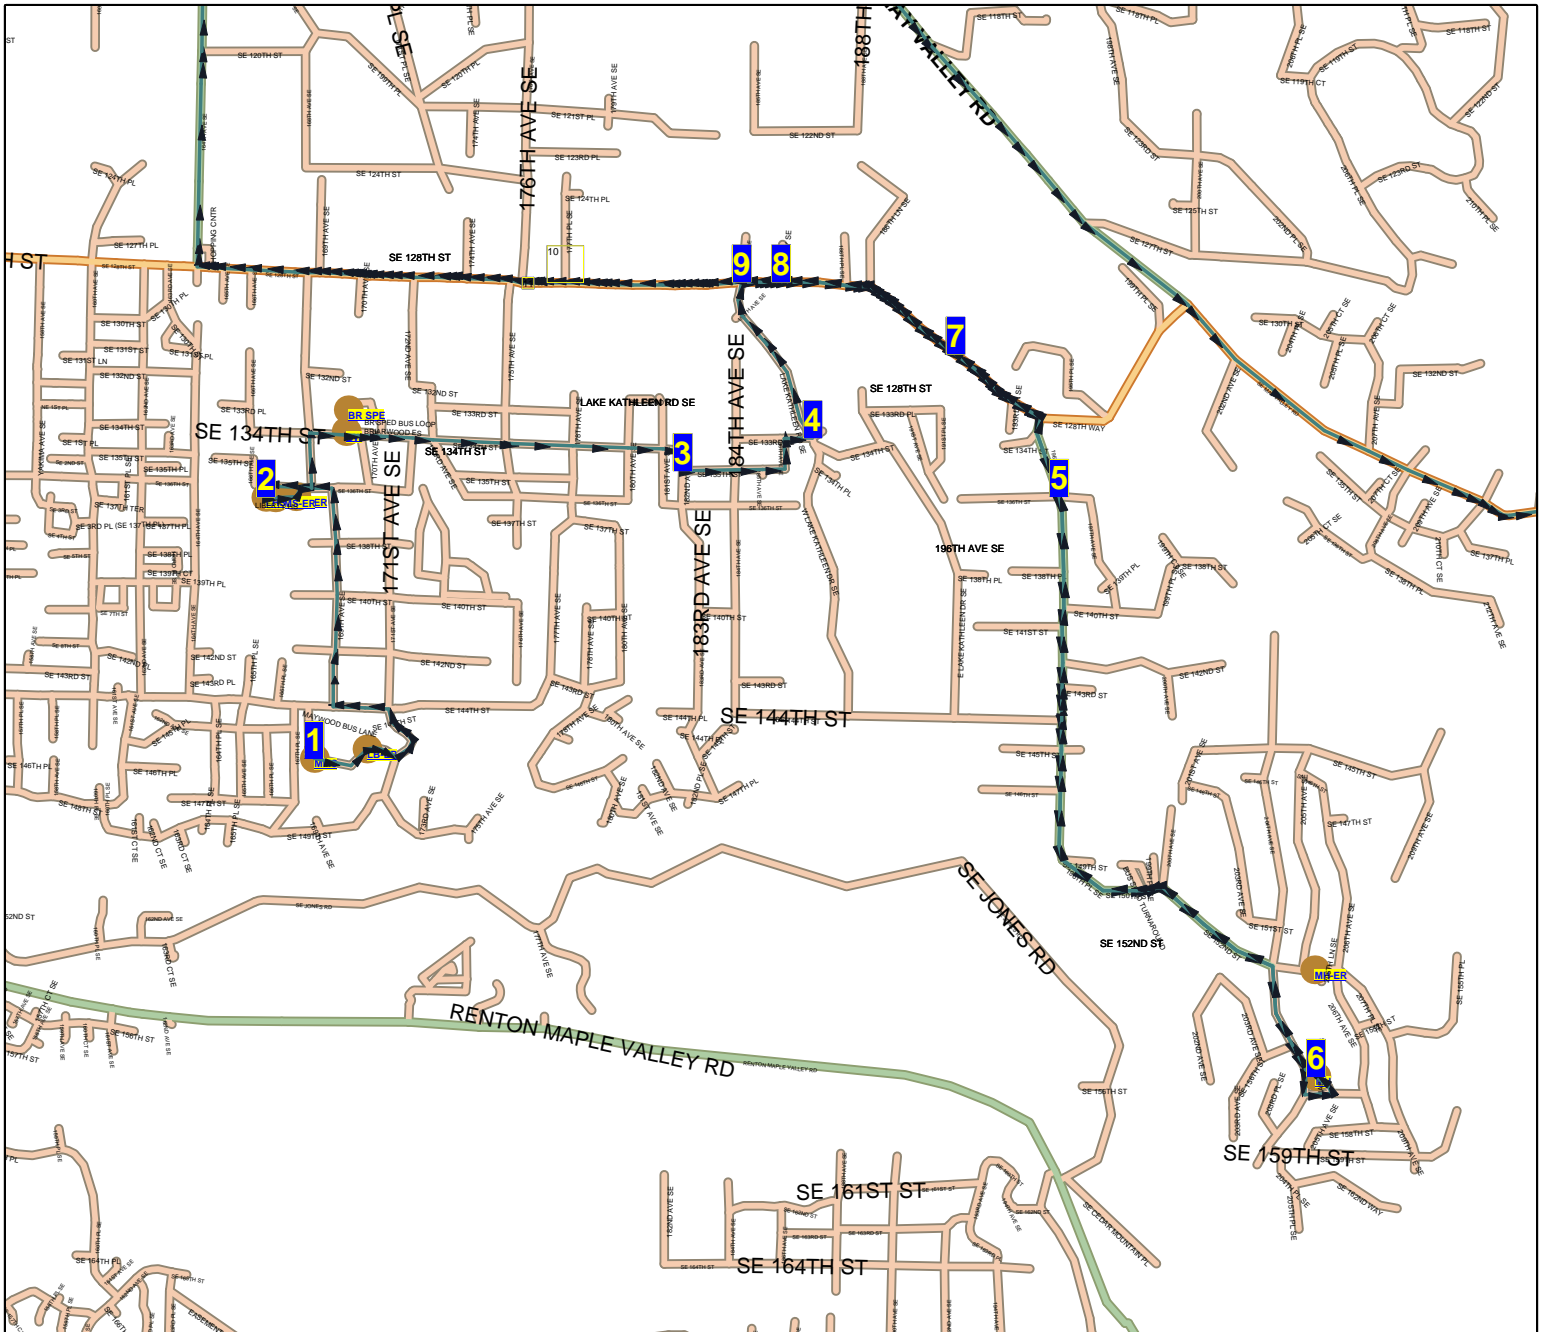

# Issaquah School District 411 Route Map

Route: **8EDA**  
Vehicle:  
Anchor: **MMS**  
Depart Time: **4:20 PM**  
Dropoffs: **0**  
Distance: **18.82 mi.**

Desc: **MW/LB EDA 2**  
Driver:  
Max Load: **0**  
End Time: **5:10 PM**  
Transfers On: **0**  
Transfers Off: **0**  
Days: **MTH Display Day:M**