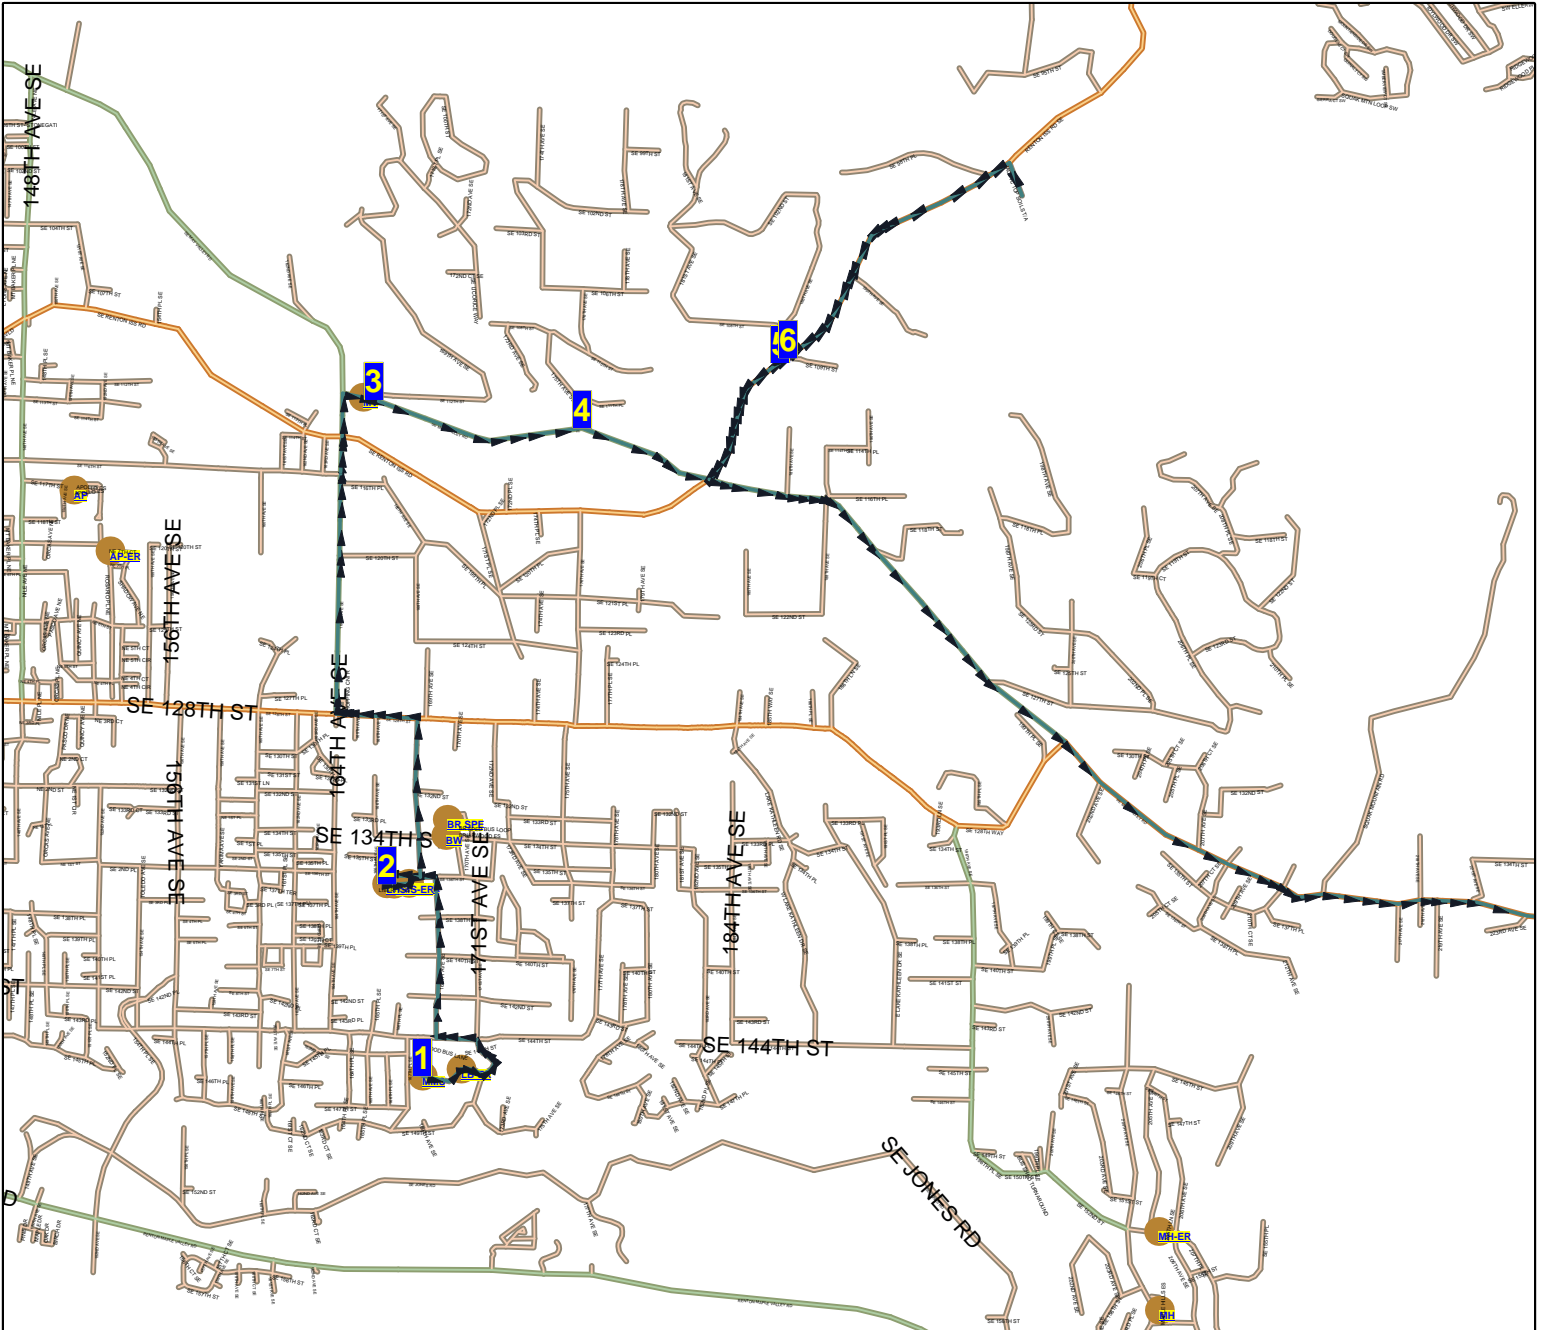

Issaquah School District 411 Route Map

Route: **23 EDA**
Vehicle: **66**
Anchor: **MMS**
Depart Time: **4:20 PM**
Dropoffs: **0**
Distance: **14.24 mi.**

Desc: **MWLB EDA 7**
Driver: **Zyskowski, Randi**
Max Load: **0**
End Time: **5:00 PM**
Transfers On: **0**
Transfers Off: **0**
Days: **MTH Display Day:M**