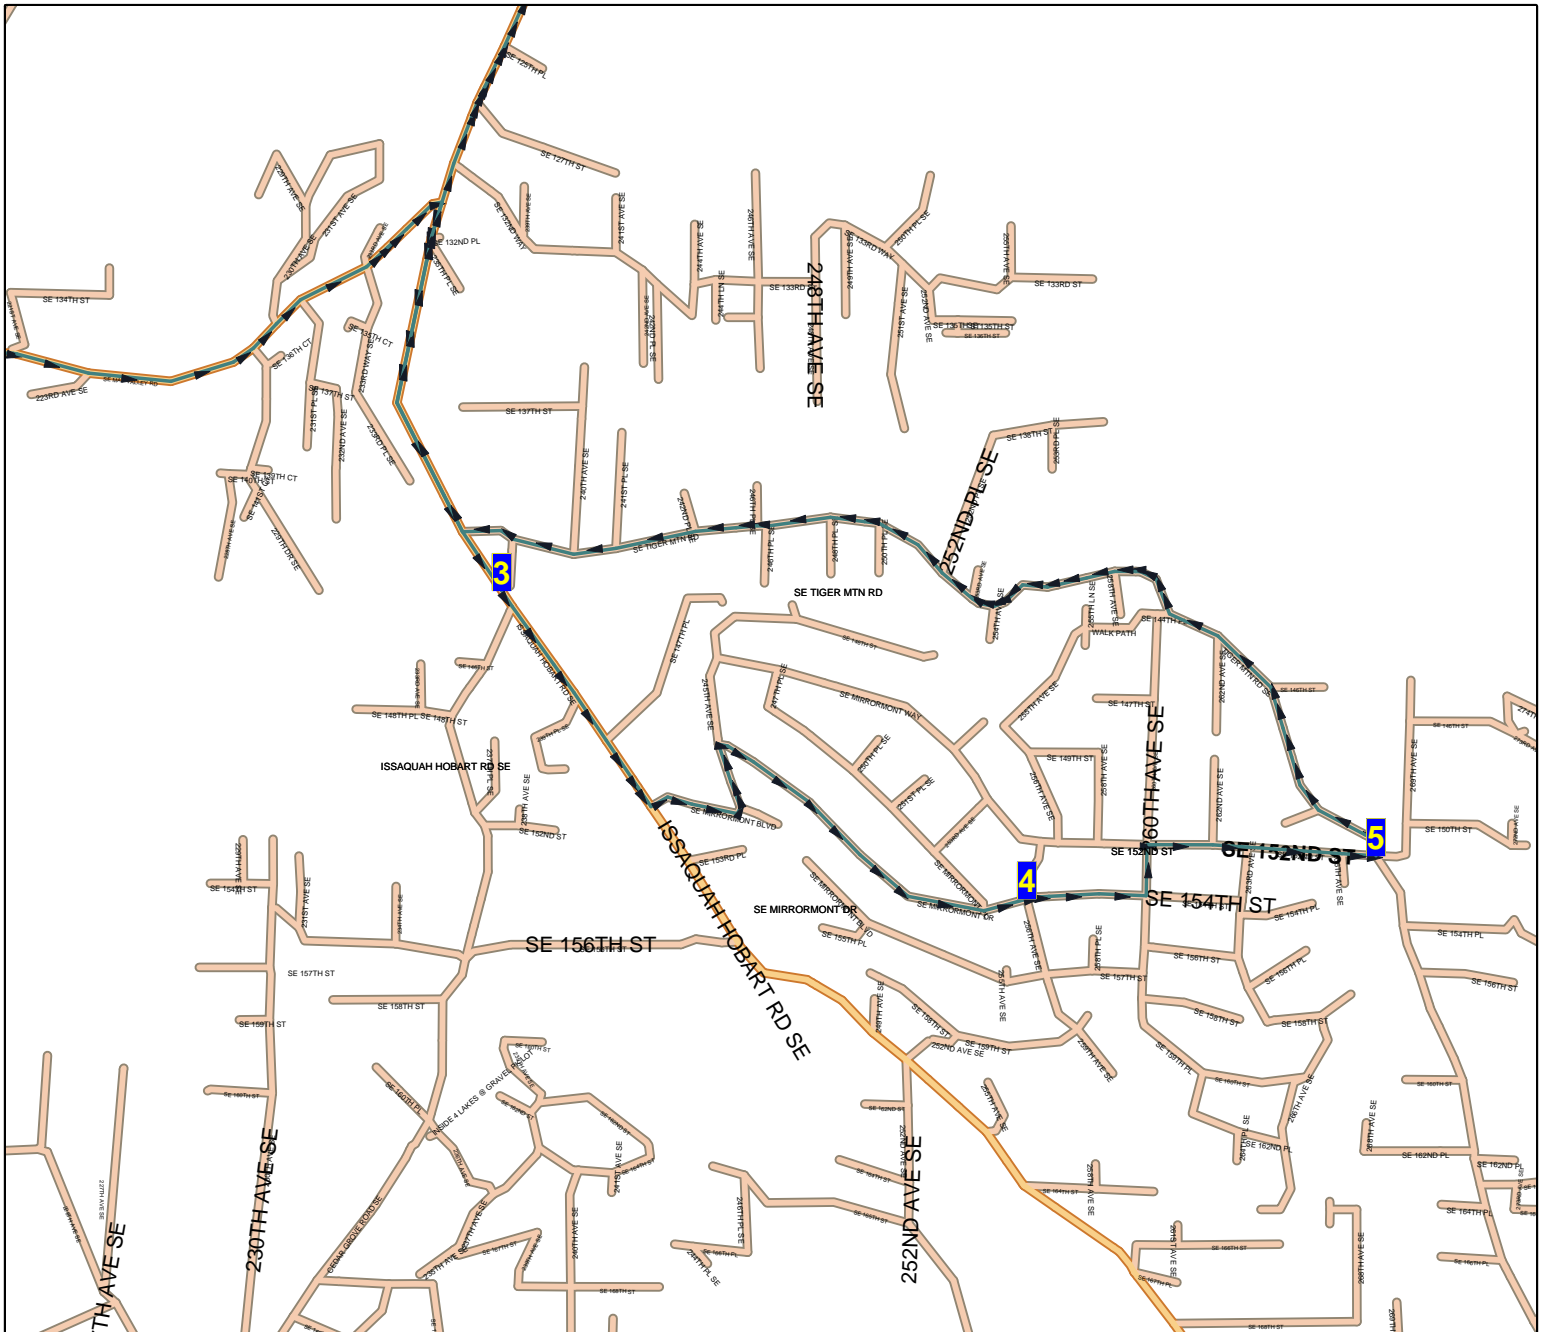

Issaquah School District 411 Route Map

Route: **10EDA**
Vehicle:
Anchor: **MMS**
Depart Time: **4:20 PM**
Dropoffs: **0**
Distance: **16.22 mi.**

Desc: **MW/LB EDA 4**
Driver:
Max Load: **0**
End Time: **5:02 PM**
Transfers On: **0**
Transfers Off: **0**
Days: **MTH Display Day:M**