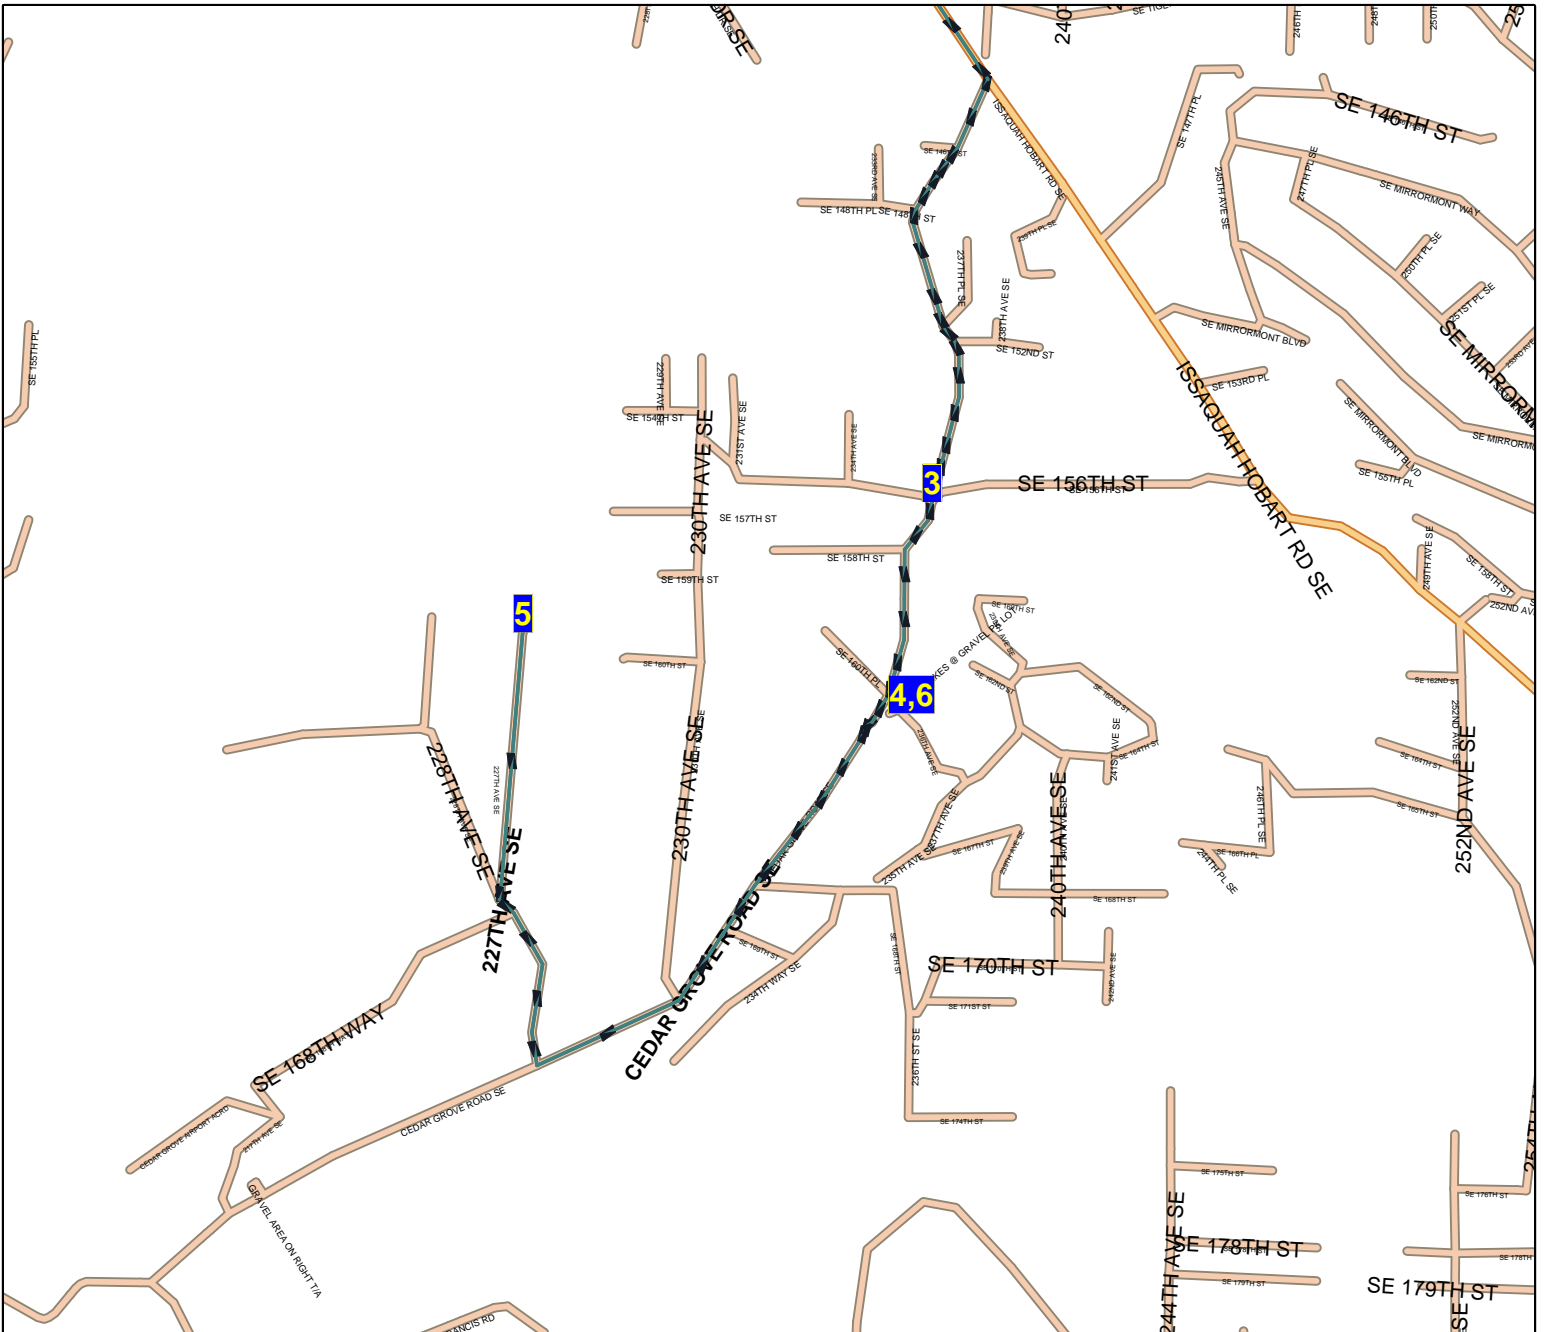

Issaquah School District 411 Route Map

Route: **11EDA**
 Vehicle:
 Anchor: **MMS**
 Depart Time: **4:20 PM**
 Dropoffs: **0**
 Distance: **17.37 mi.**

Desc: **MW/LB EDA 5**
 Driver:
 Max Load: **0**
 End Time: **5:04 PM**
 Transfers On: **0**
 Transfers Off: **0**
 Days: **MTH Display Day:M**