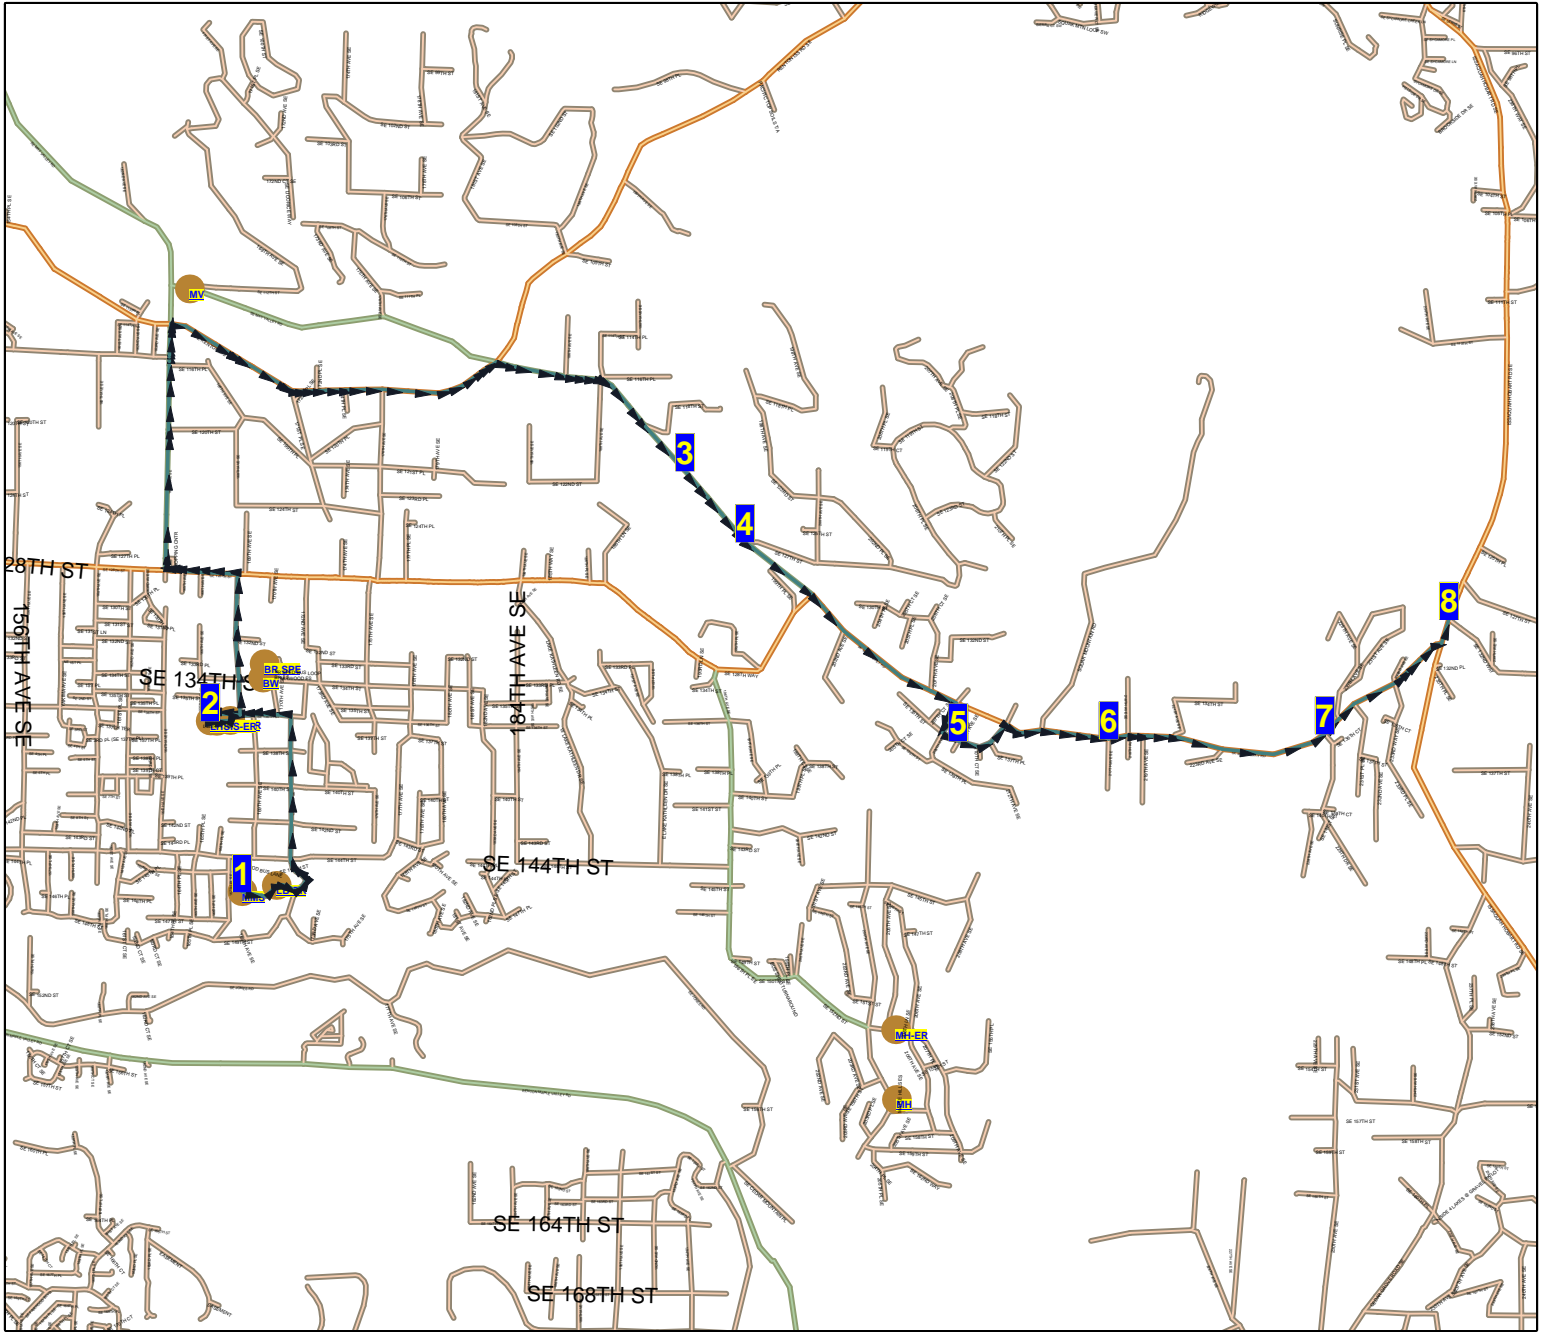

Issaquah School District 411 Route Map

Route: **12EDA**
 Vehicle:
 Anchor: **MMS**
 Depart Time: **4:20 PM**
 Dropoffs: **0**
 Distance: **8.34 mi.**

Desc: **MW/LB EDA 6**
 Driver:
 Max Load: **0**
 End Time: **4:40 PM**
 Transfers On: **0**
 Transfers Off: **0**
 Days: **MTHF Display Day:M**