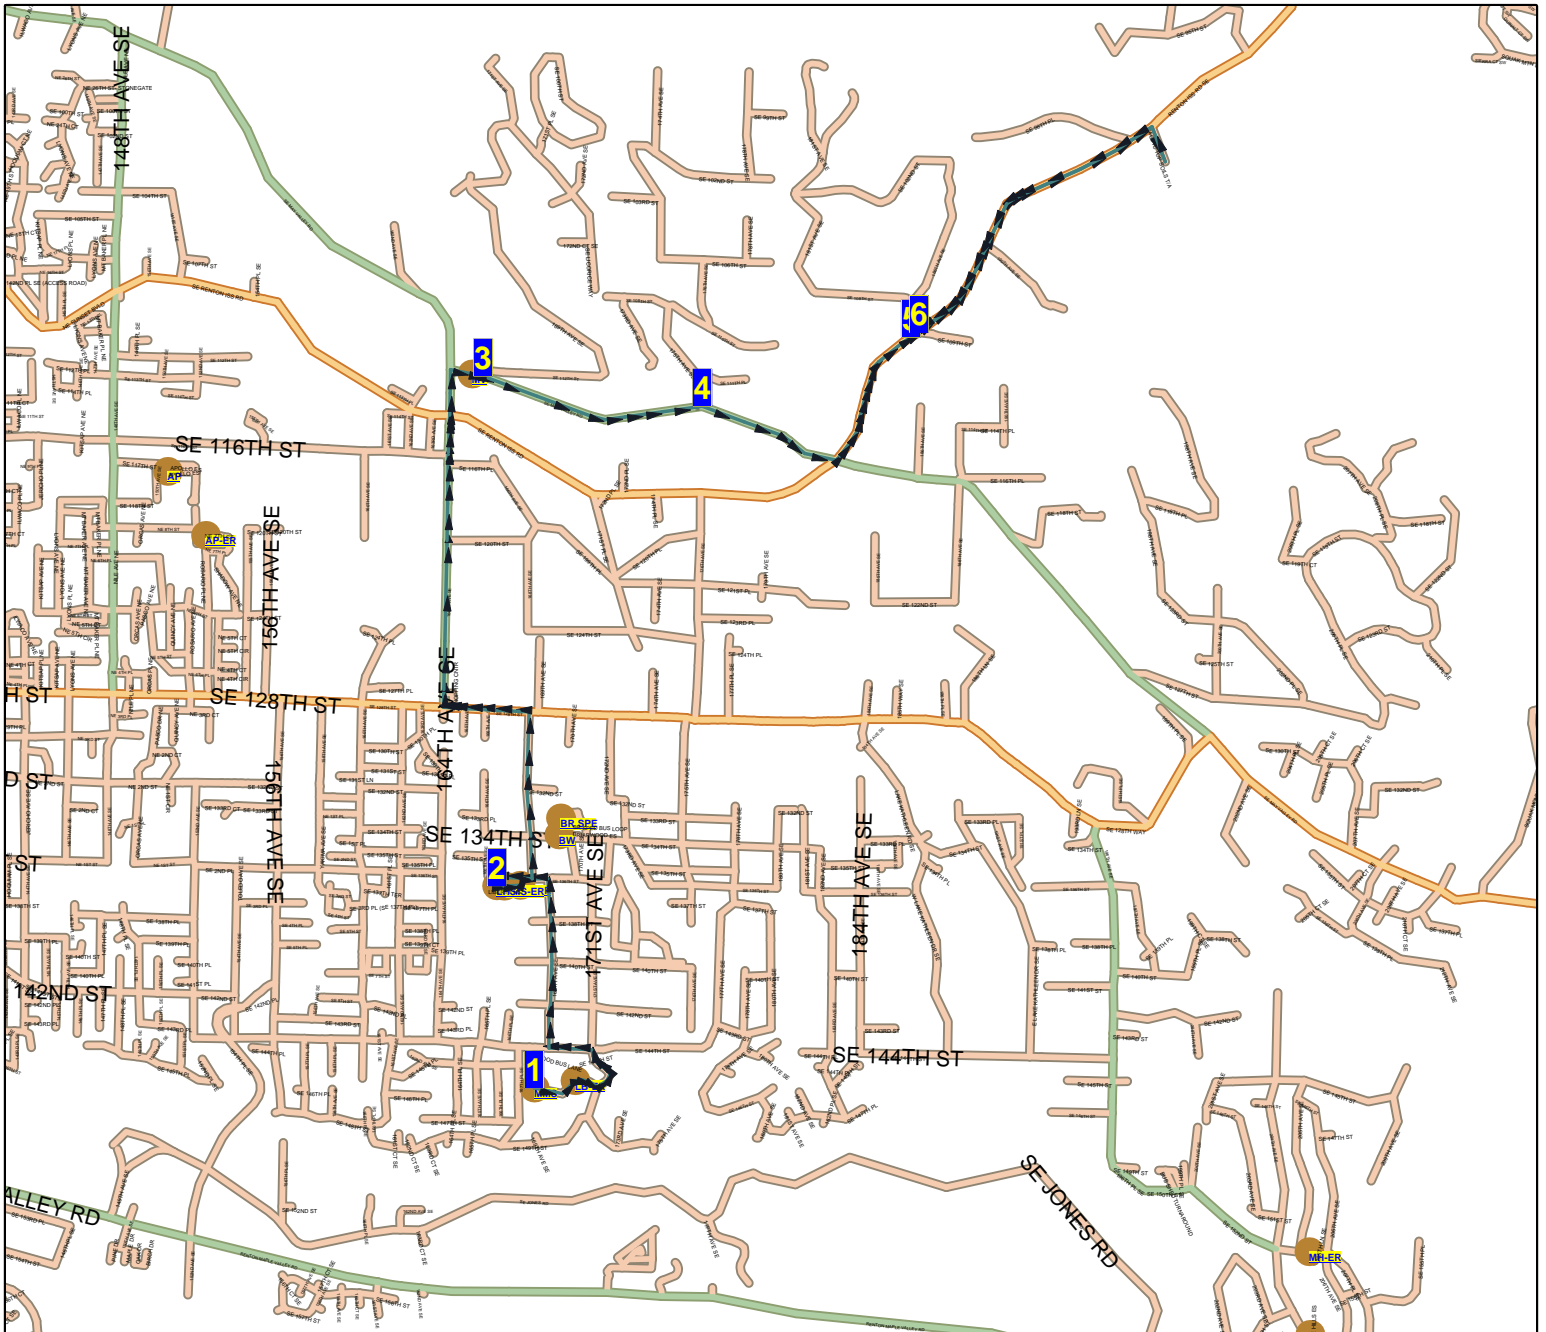

Issaquah School District 411 Route Map

Route: **13EDA**
Vehicle:
Anchor: **MMS**
Depart Time: **4:20 PM**
Dropoffs: **0**
Distance: **6.82 mi.**

Desc: **MWLB EDA 7**
Driver:
Max Load: **0**
End Time: **4:42 PM**
Transfers On: **0**
Transfers Off: **0**
Days: **MTHF Display Day:M**