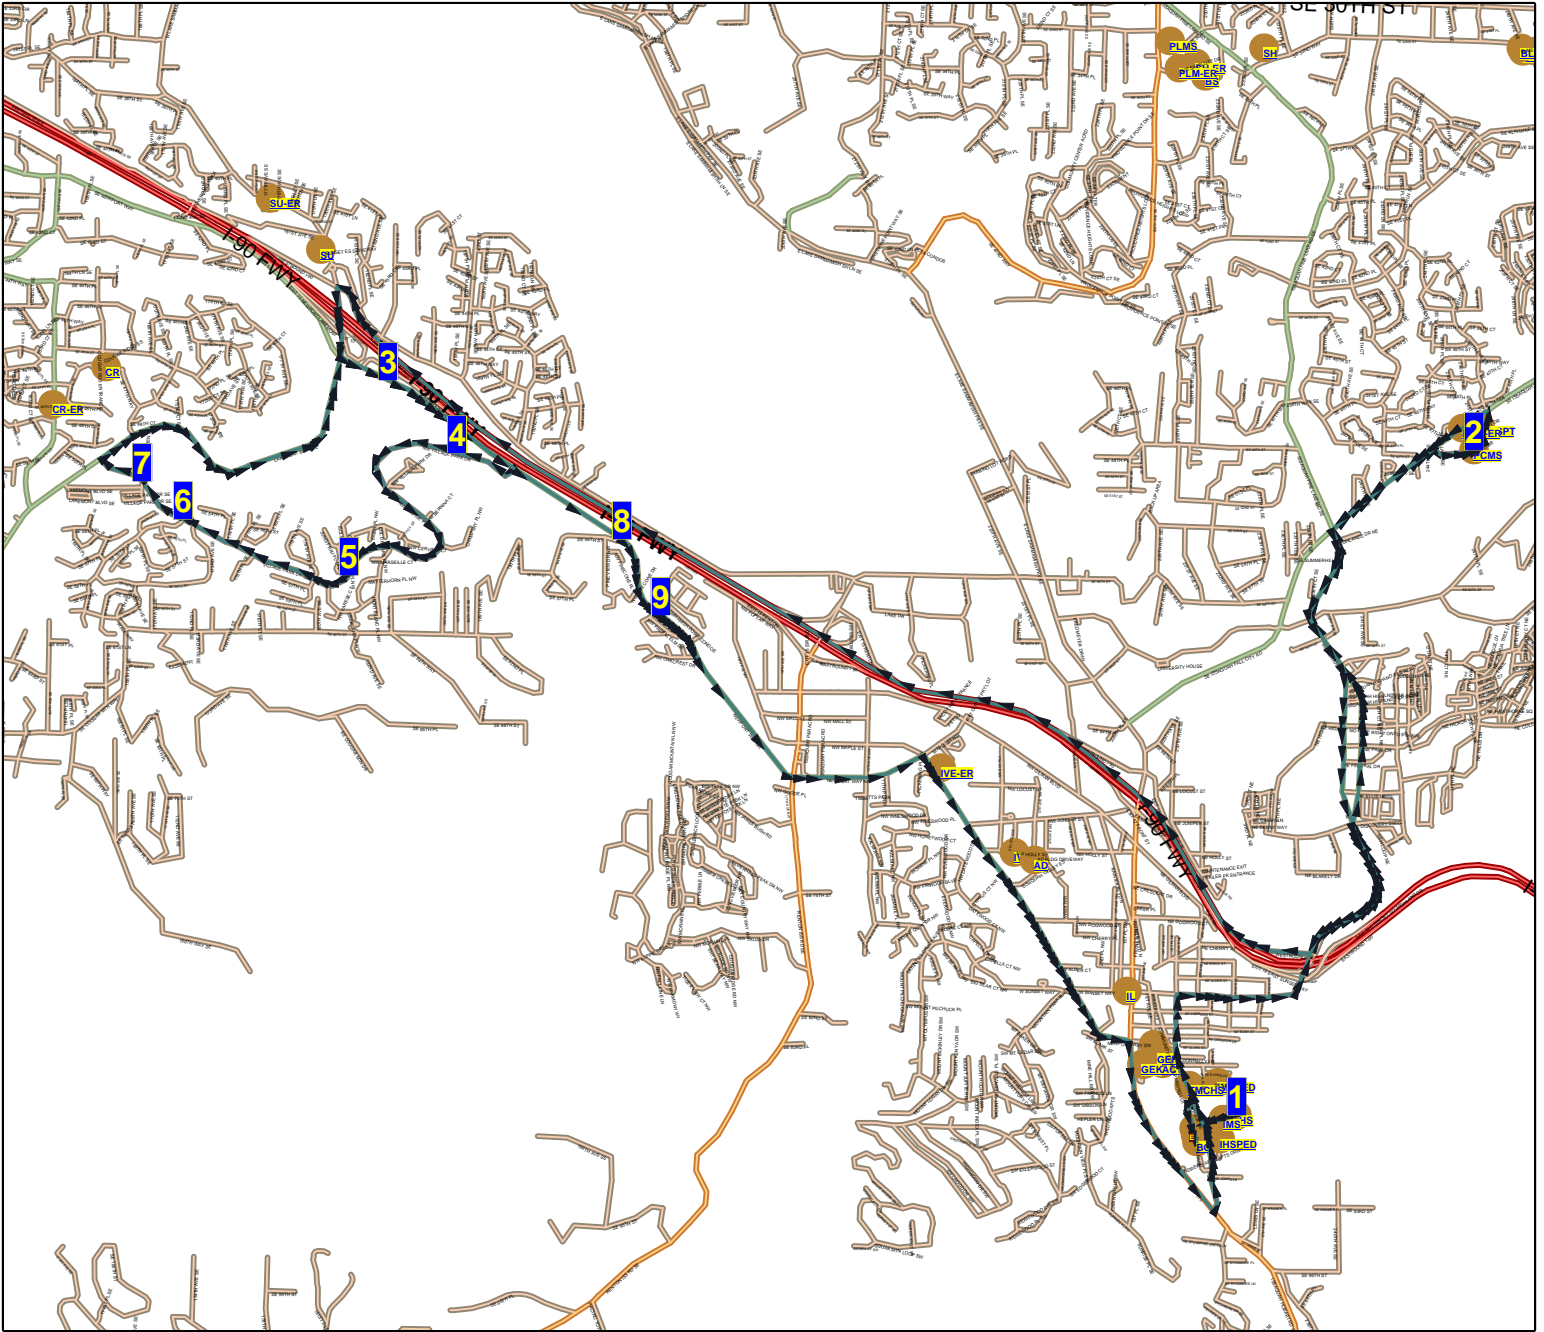

Issaquah School District 411 Route Map

Route: **13 EDA**
 Vehicle: **100**
 Anchor: **IHS**
 Depart Time: **4:10 PM**
 Dropoffs: **0**
 Distance: **20.88 mi.**

Desc: **PCMS EDA 2**
 Driver: **Phipps, Lynn**
 Max Load: **0**
 End Time: **4:54 PM**
 Transfers On: **0**
 Transfers Off: **0**
 Days: **MTH Display Day:M**