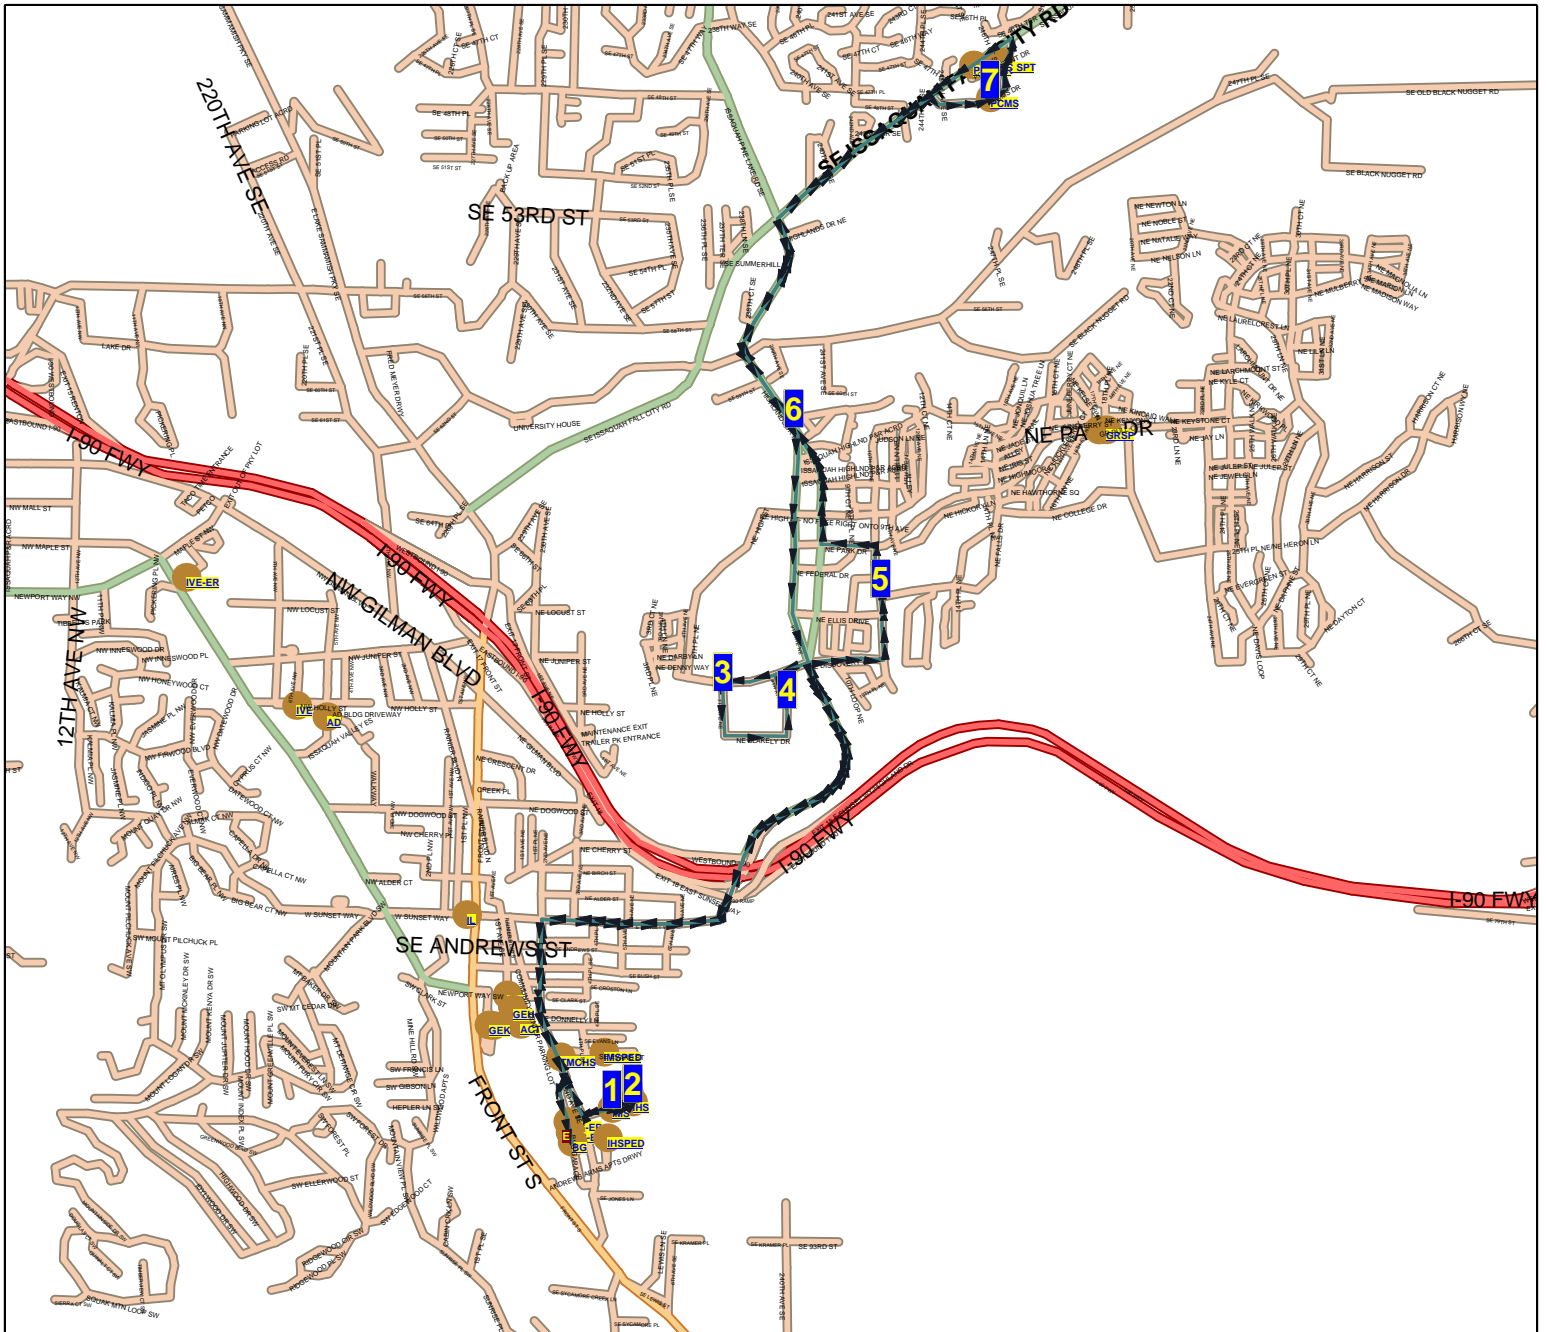

Issaquah School District 411 Route Map

Route: **28 EDA**
 Vehicle: **88**
 Anchor: **IMS**
 Depart Time: **4:20 PM**
 Dropoffs: **0**
 Distance: **8.53 mi.**

Desc: **IMS/IH EDA 6**
 Driver:
 Max Load: **0**
 End Time: **4:44 PM**
 Transfers On: **0**
 Transfers Off: **0**
 Days: **MTH Display Day:M**