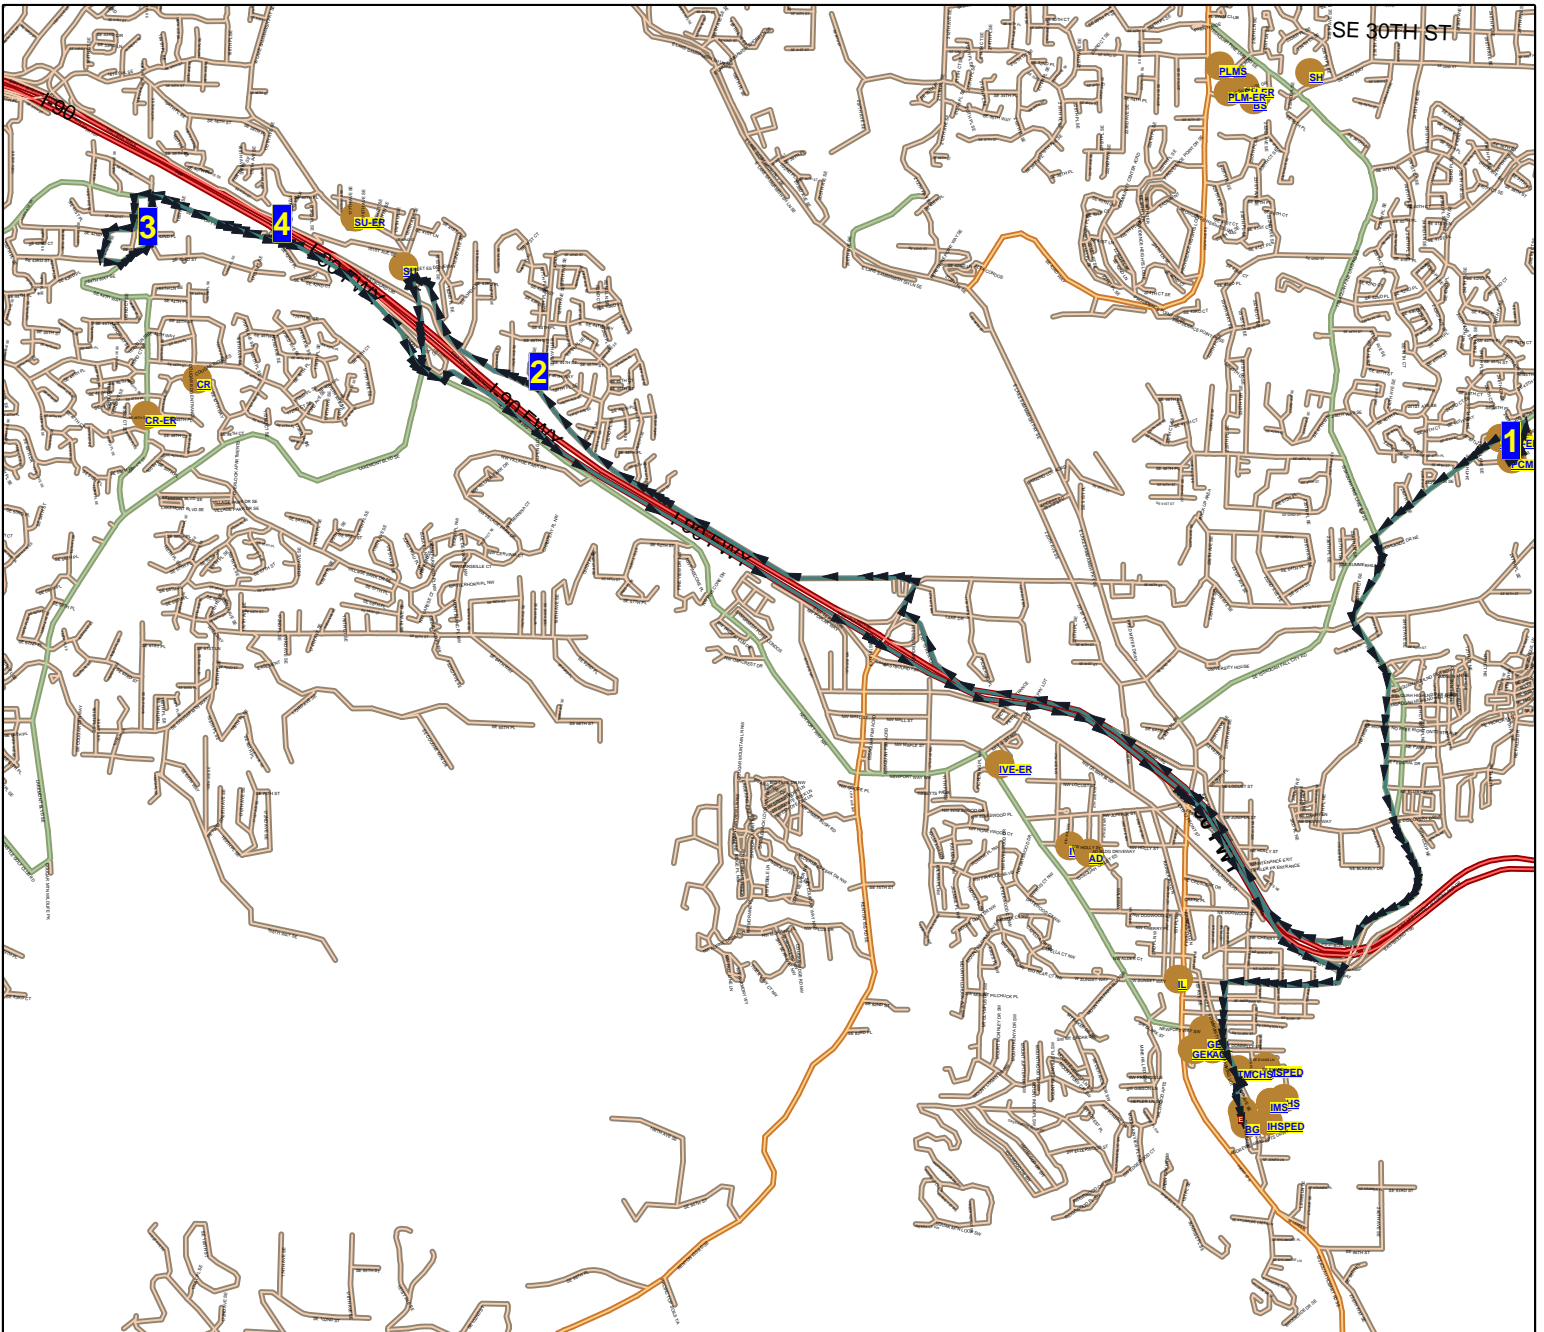

Issaquah School District 411 Route Map

Route: **35 EDA**
Vehicle: **161**
Anchor: **PCMS**
Depart Time: **4:20 PM**
Dropoffs: **0**
Distance: **16.46 mi.**

Desc: **PCMS EDA 1**
Driver: **Swett, Linda**
Max Load: **0**
End Time: **4:55 PM**
Transfers On: **0**
Transfers Off: **0**
Days: **MTH Display Day:M**