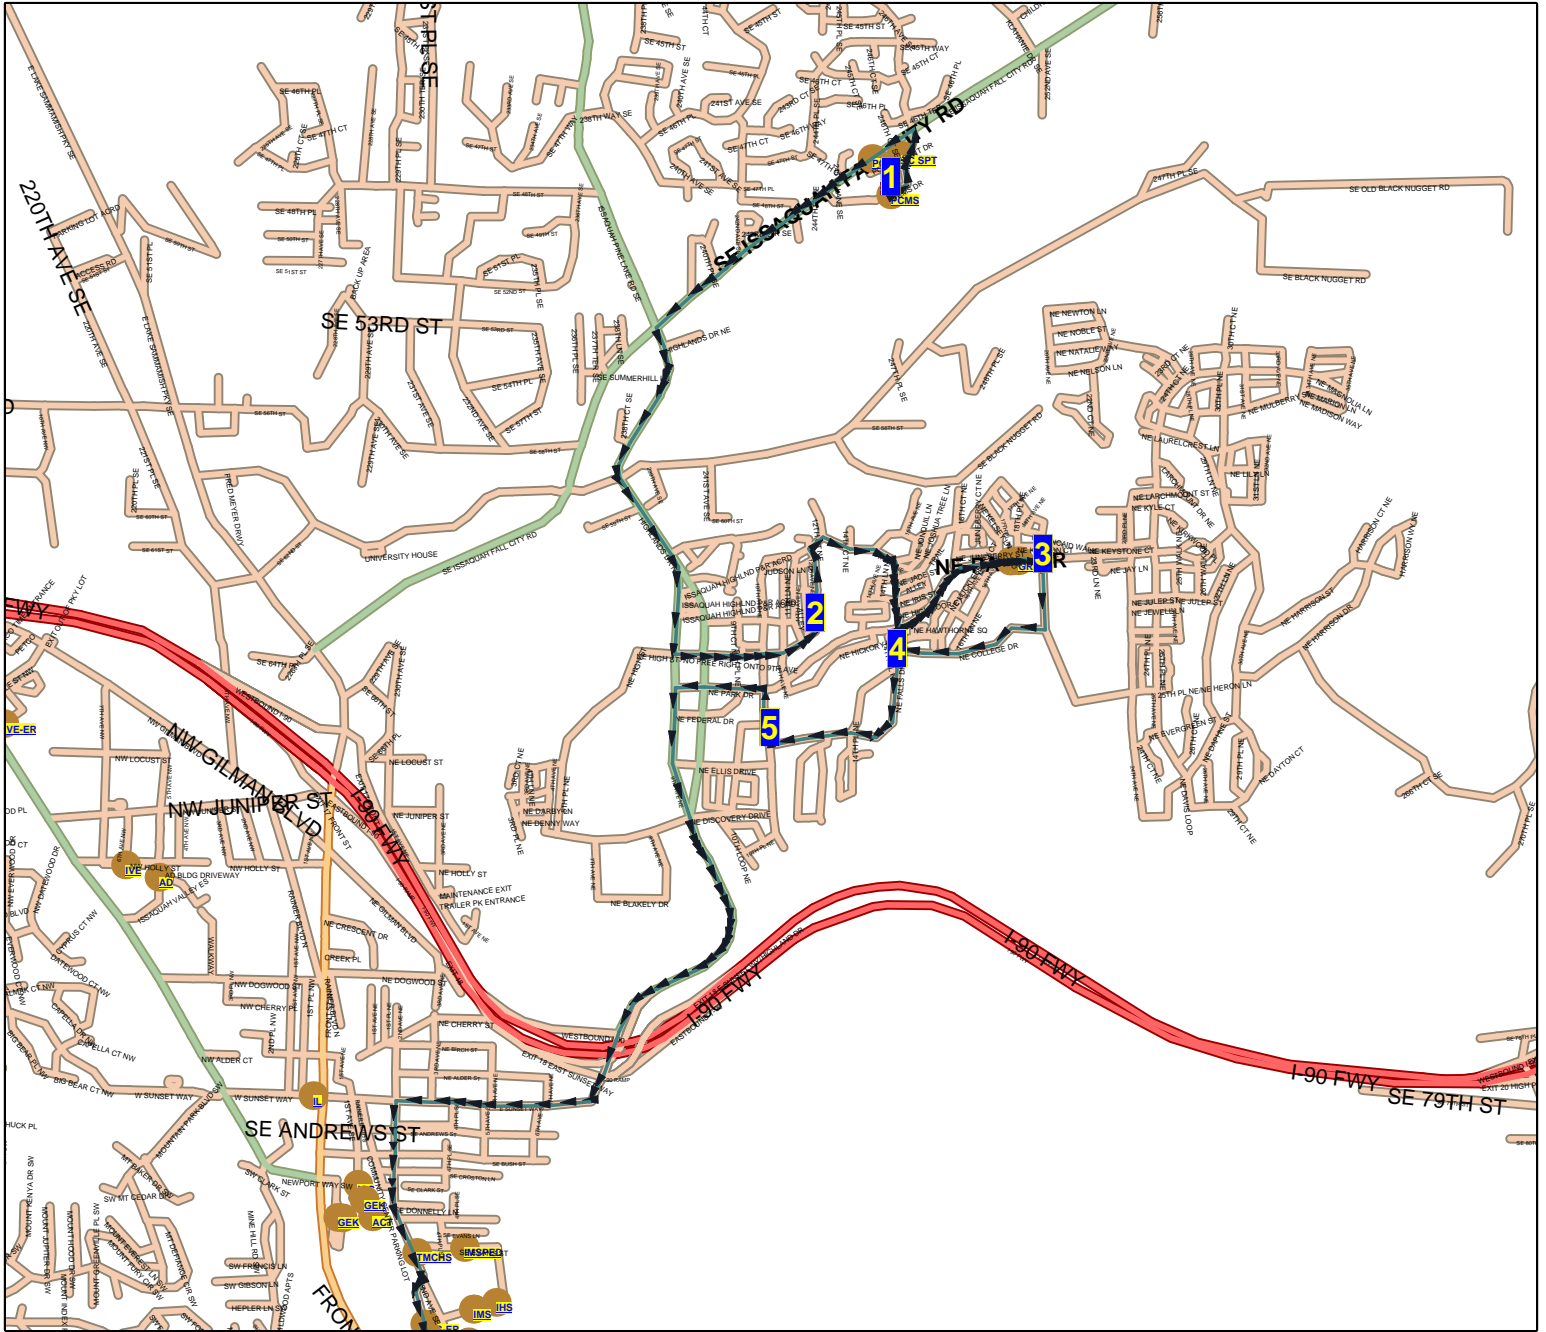

Issaquah School District 411 Route Map

Route: **37 EDA**
 Vehicle: **67**
 Anchor: **PCMS**
 Depart Time: **4:20 PM**
 Dropoffs: **0**
 Distance: **6.24 mi.**

Desc: **PCMS EDA 3**
 Driver: **Partlow, Angelle**
 Max Load: **0**
 End Time: **4:37 PM**
 Transfers On: **0**
 Transfers Off: **0**
 Days: **MTH Display Day:M**