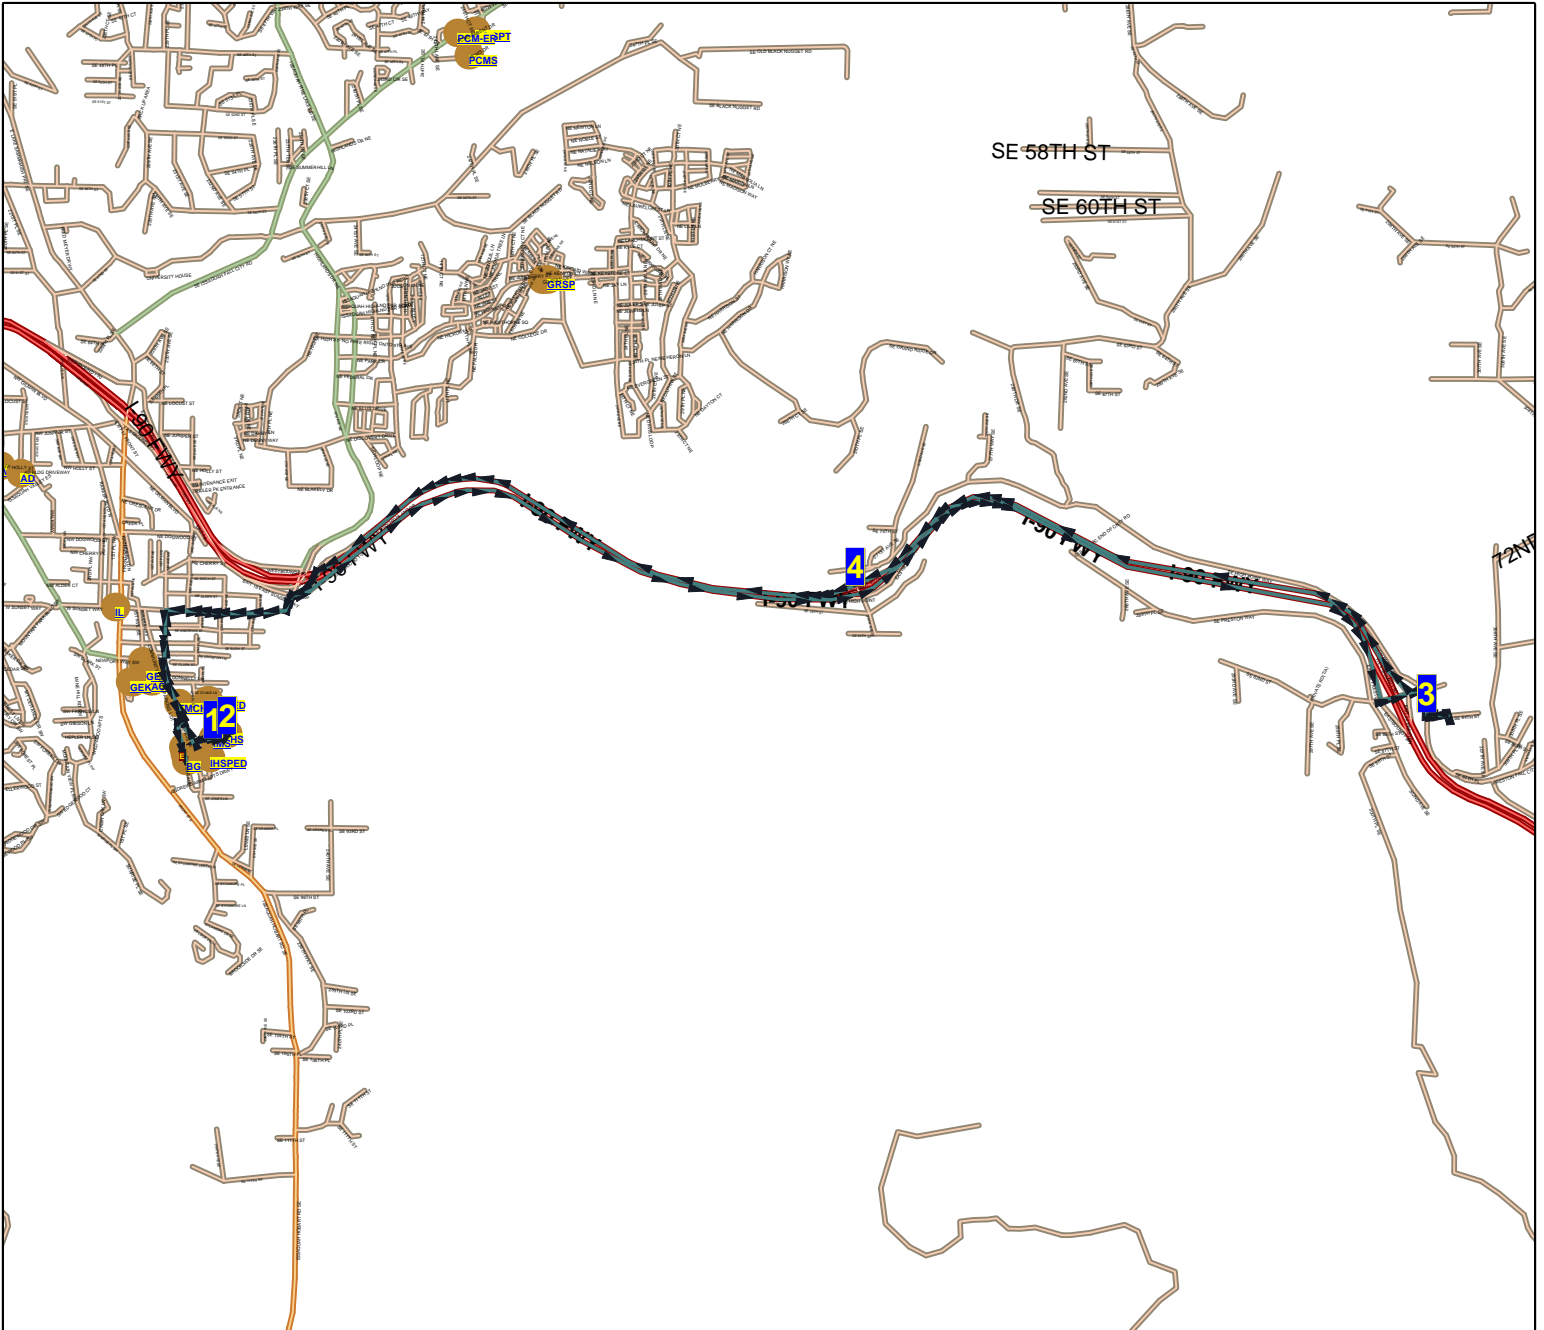

Issaquah School District 411 Route Map

Route: **45 EDA**
Vehicle: **170**
Anchor: **IMS**
Depart Time: **4:20 PM**
Dropoffs: **0**
Distance: **11.92 mi.**

Desc: **IMS/IH EDA 4**
Driver: **Bakamus, Kathy**
Max Load: **0**
End Time: **4:41 PM**
Transfers On: **0**
Transfers Off: **0**
Days: **MTH Display Day:M**