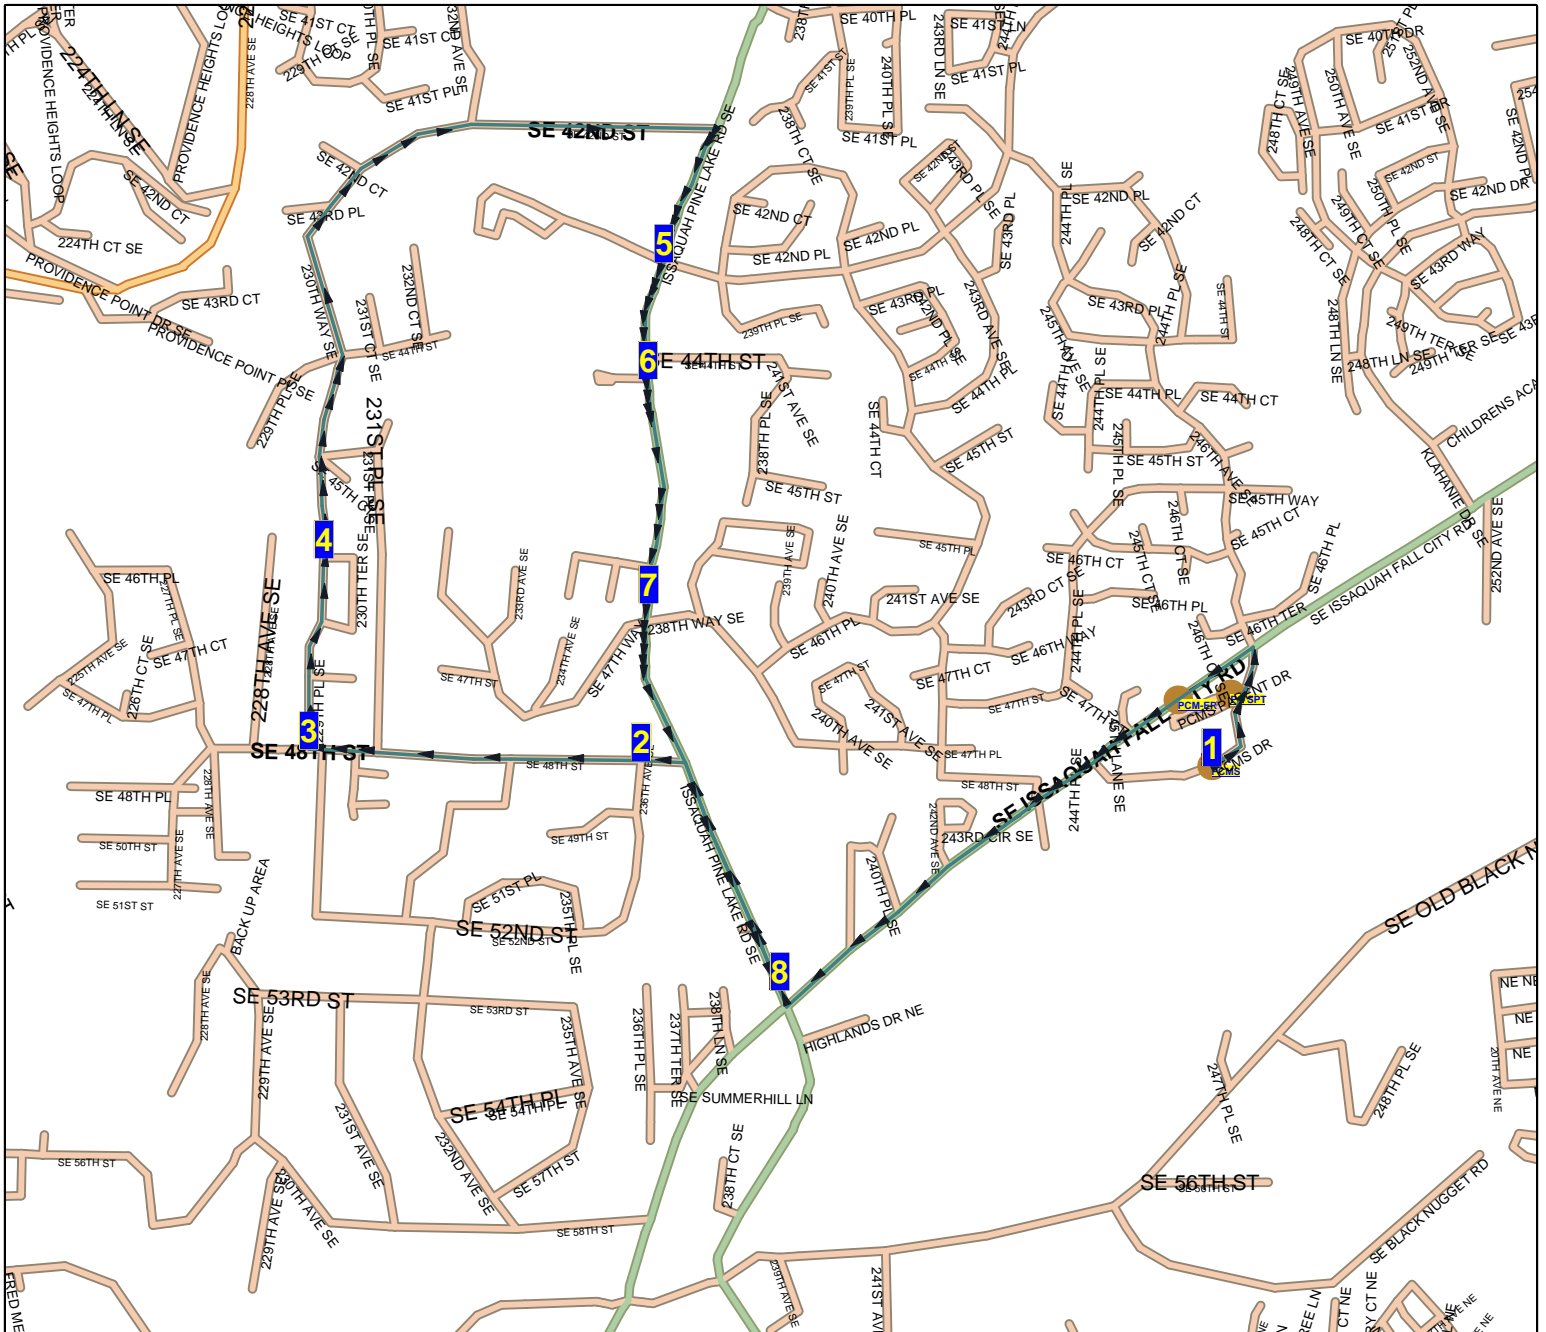

Issaquah School District 411 Route Map

Route: **86 EDA**
 Vehicle: **7**
 Anchor: **PCMS**
 Depart Time: **4:20 PM**
 Dropoffs: **0**
 Distance: **4.06 mi.**

Desc: **PCMS EDA 4 PLATEAU**
 Driver: **Holland, Barbara**
 Max Load: **0**
 End Time: **4:29 PM**
 Transfers On: **0**
 Transfers Off: **0**
 Days: **MTH Display Day:M**