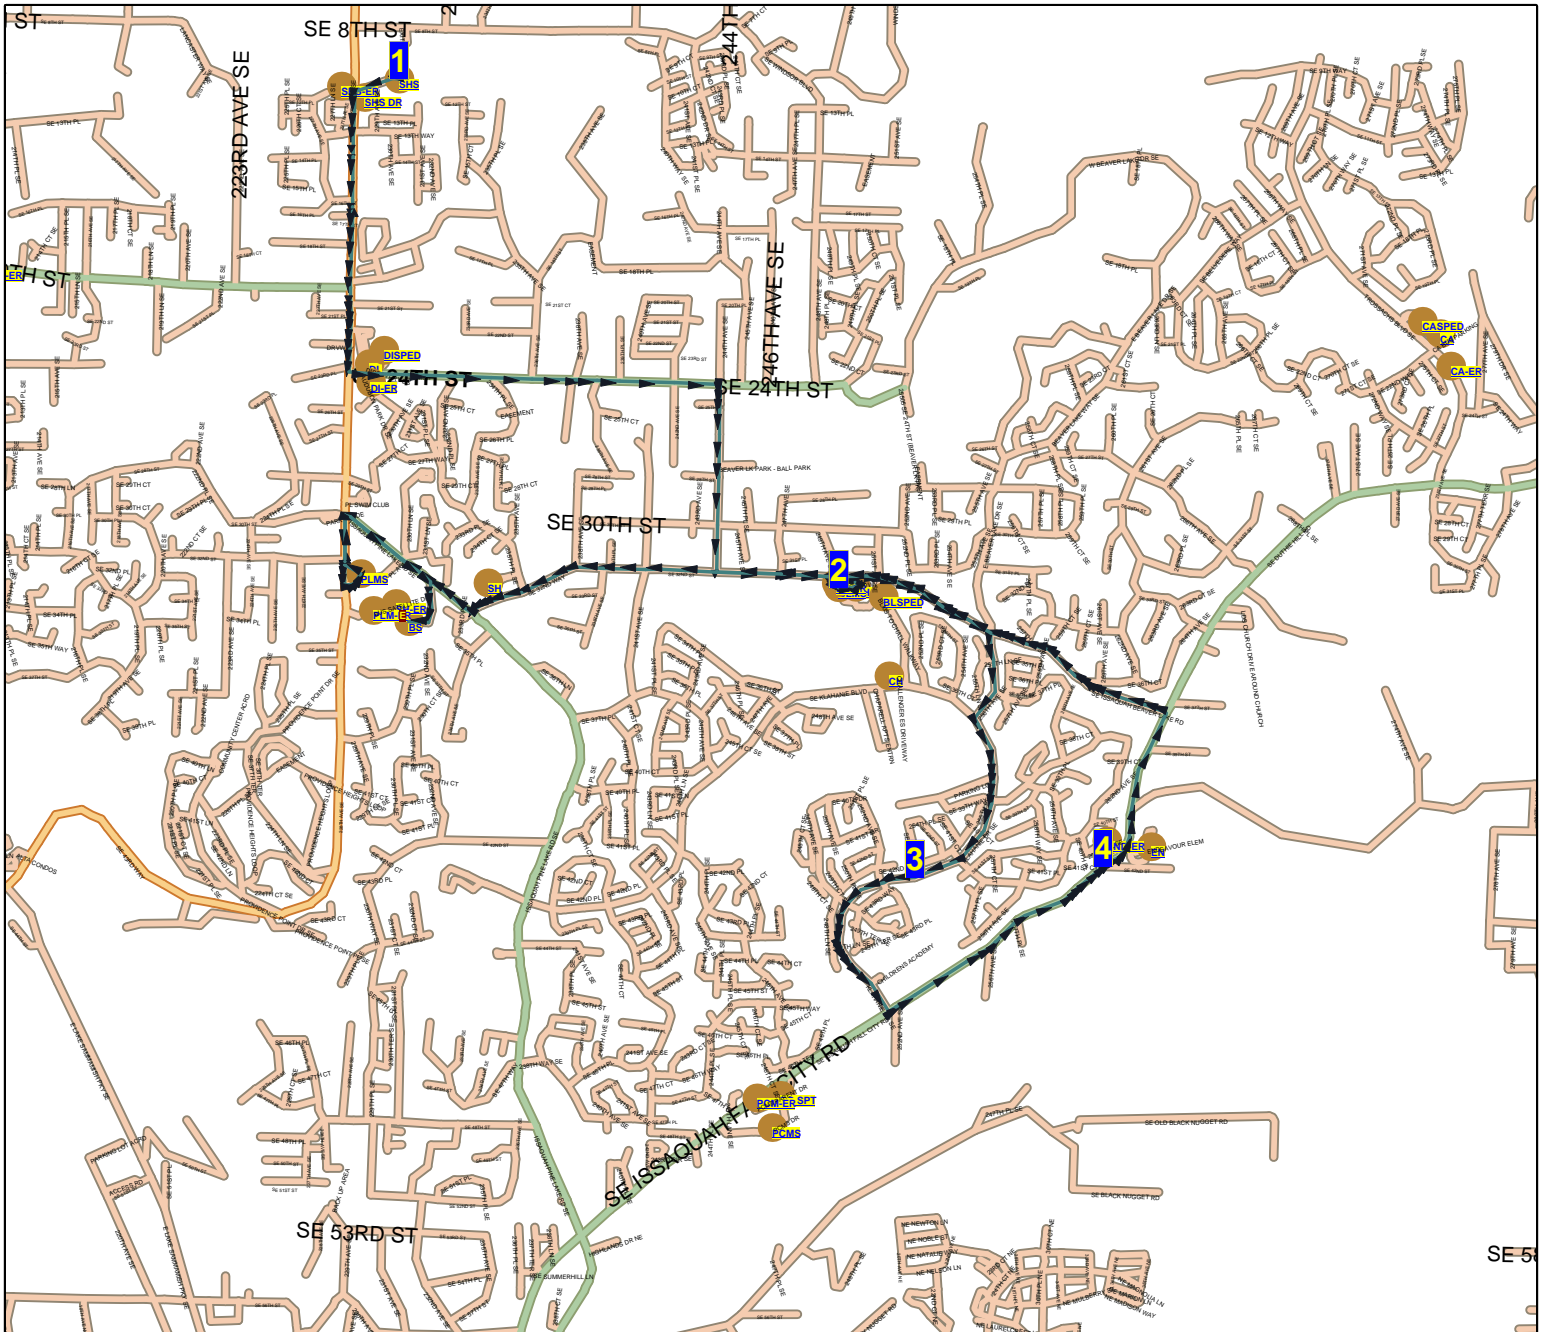

Issaquah School District 411 Route Map

Route: **90 EDA**
 Vehicle: **22**
 Anchor: **SHS**
 Depart Time: **4:20 PM**
 Dropoffs: **0**
 Distance: **9.20 mi.**

Desc: **SK/BL EDA 1 PLATEAU**
 Driver: **Ko, Daniel**
 Max Load: **0**
 End Time: **4:50 PM**
 Transfers On: **0**
 Transfers Off: **0**
 Days: **MTH Display Day:M**