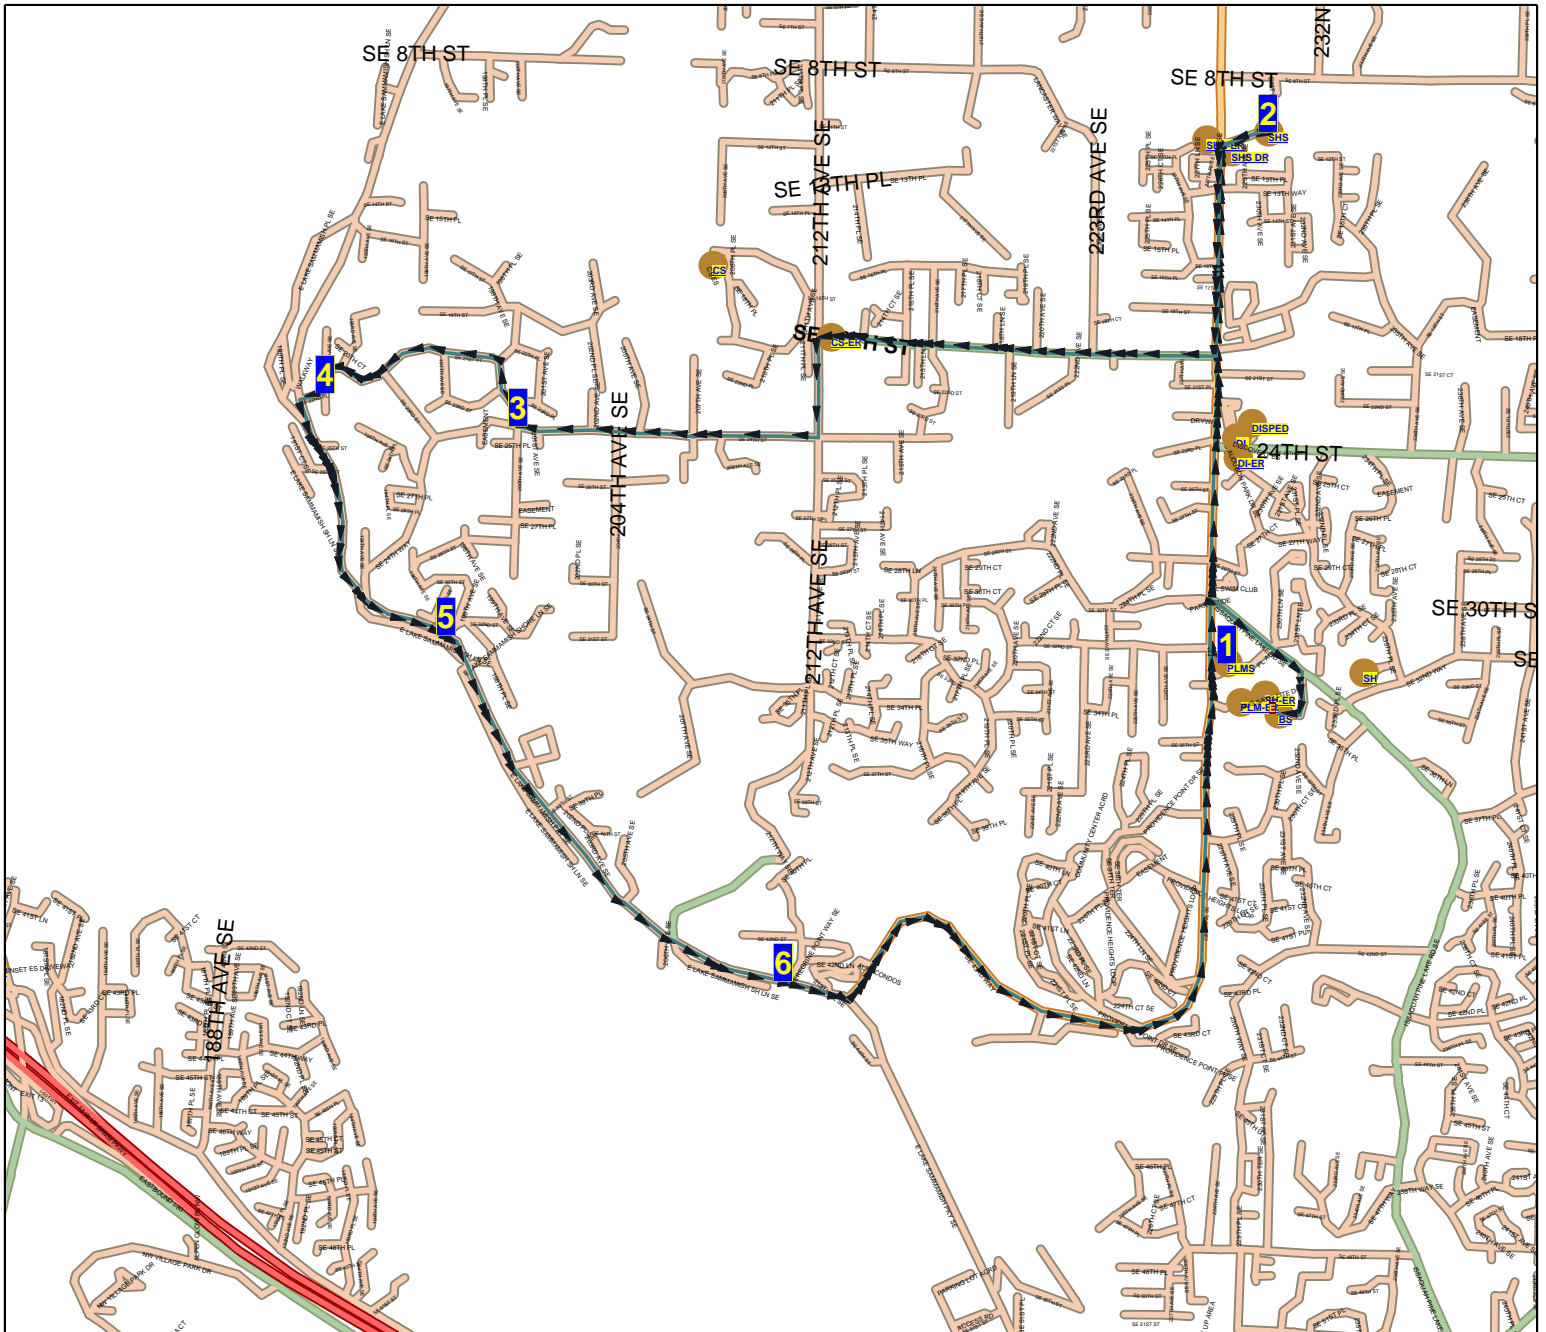

Issaquah School District 411 Route Map

Route: **95 EDA**
Vehicle: **141**
Anchor: **PLMS**
Depart Time: **4:20 PM**
Dropoffs: **0**
Distance: **9.75 mi.**

Desc: **PLMS/SK EDA 2**
Driver: **Williams, Matt**
Max Load: **0**
End Time: **4:47 PM**
Transfers On: **0**
Transfers Off: **0**
Days: **MTH Display Day:M**