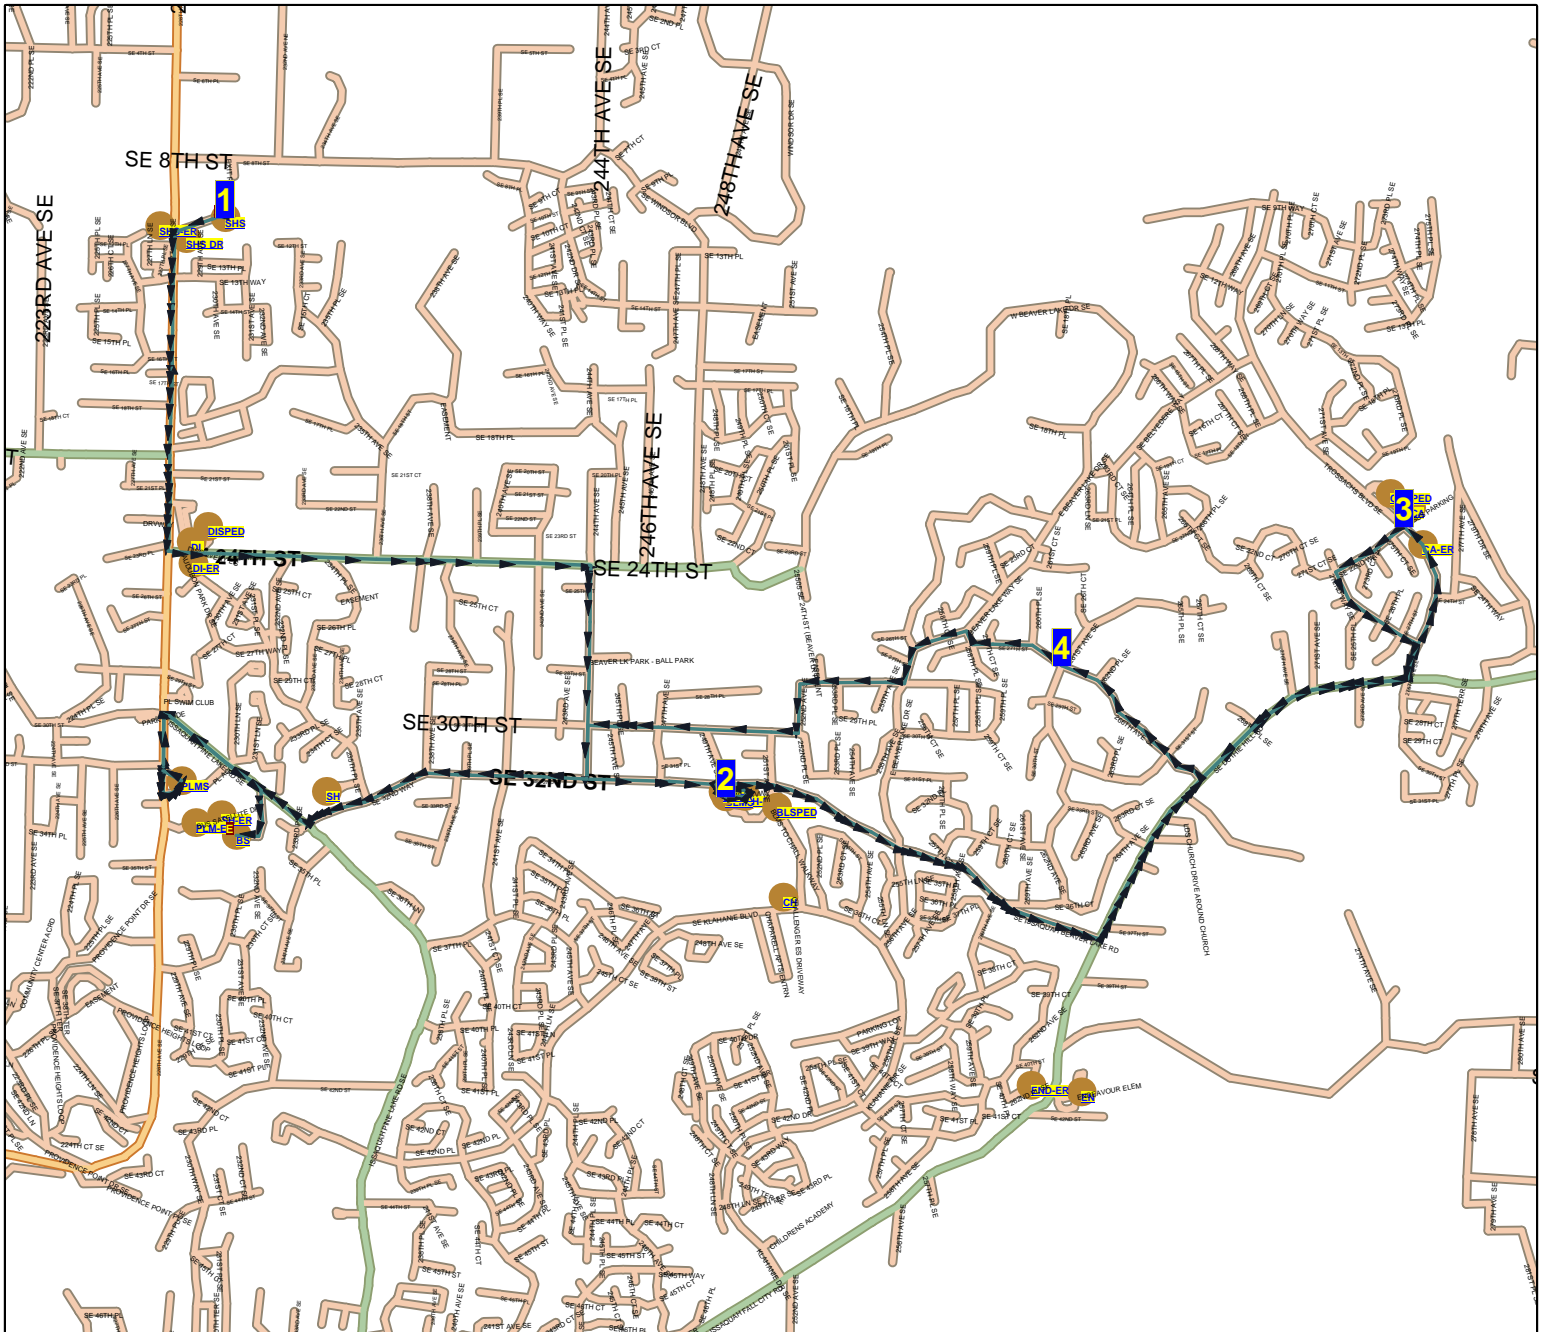

Issaquah School District 411 Route Map

Route: **97 EDA**
 Vehicle: **44**
 Anchor: **SHS**
 Depart Time: **4:20 PM**
 Dropoffs: **0**
 Distance: **10.52 mi.**

Desc: **SKBL EDA 2 PLATEAU**
 Driver: **Gelfer, Adrienne**
 Max Load: **0**
 End Time: **4:54 PM**
 Transfers On: **0**
 Transfers Off: **0**
 Days: **MTH Display Day:M**