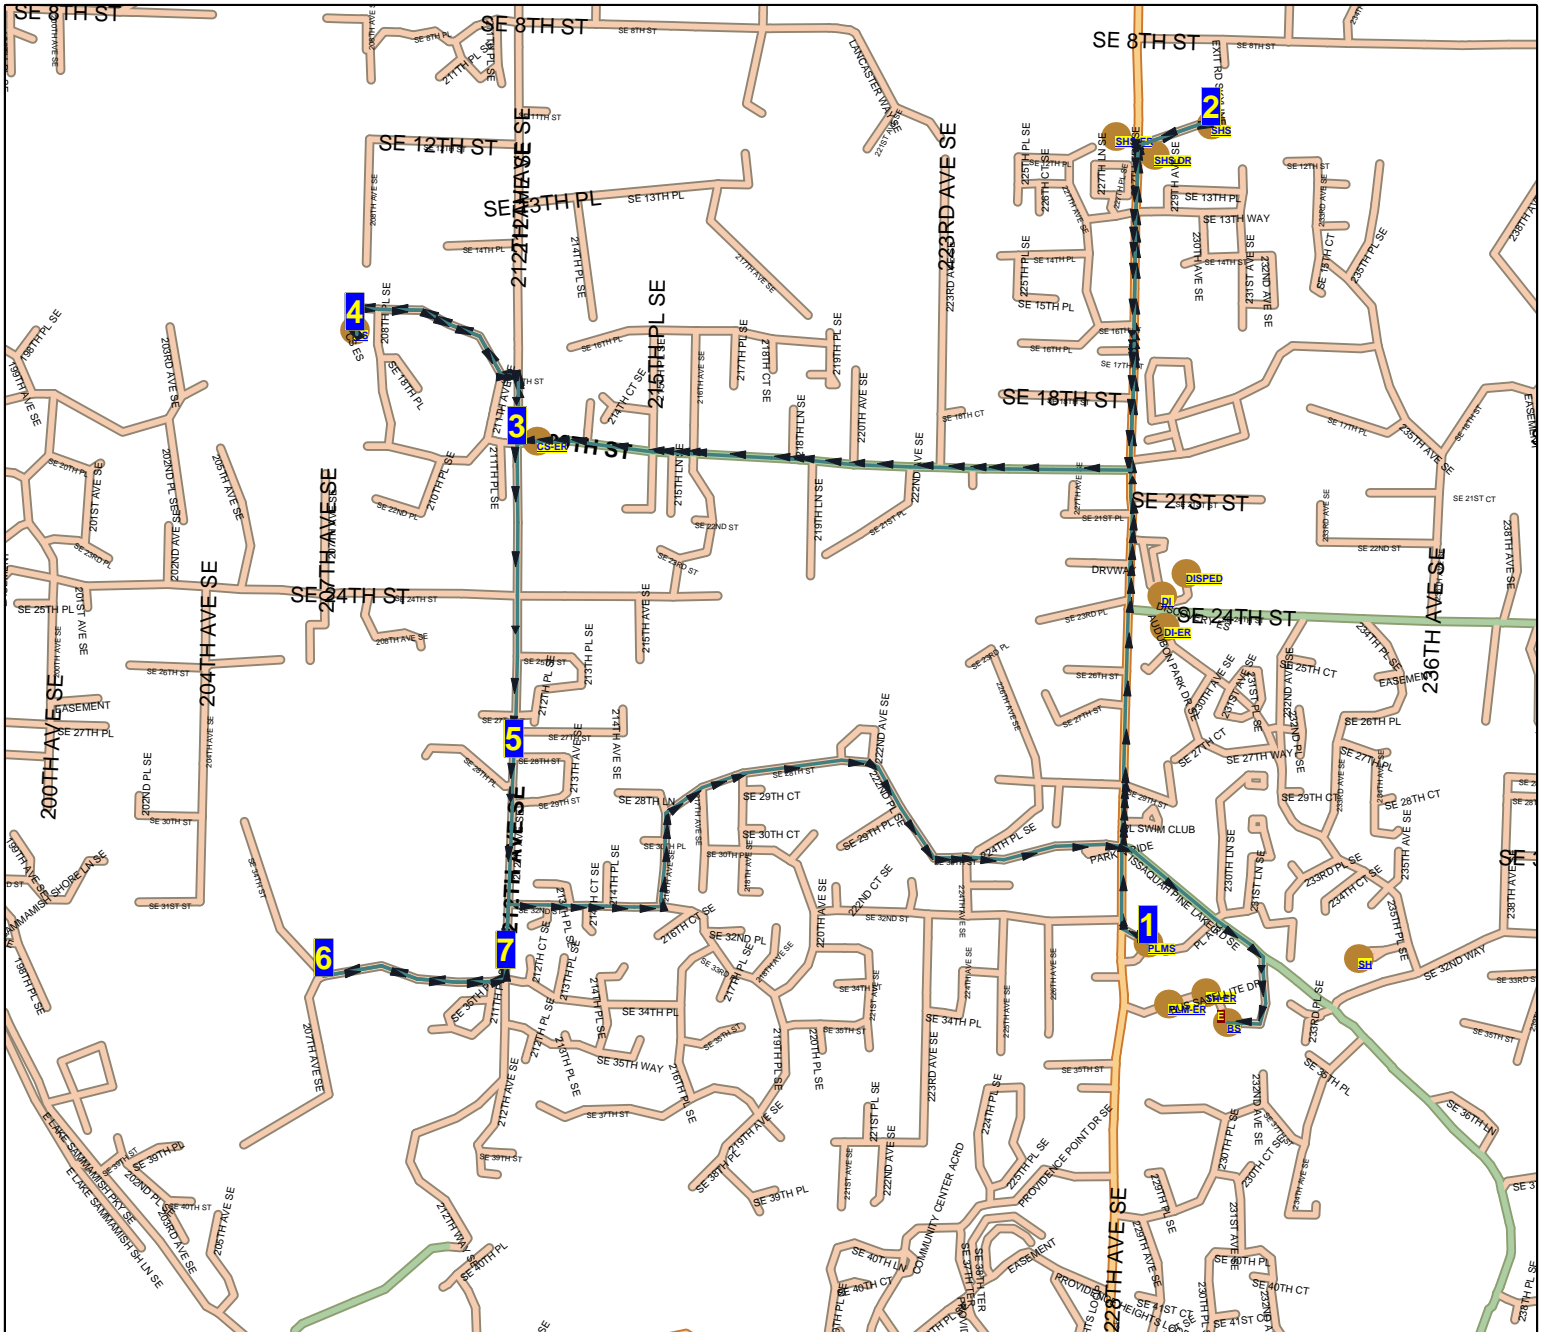

Issaquah School District 411 Route Map

Route: 98 EDA
Vehicle: 173
Anchor: PLMS
Depart Time: 4:20 PM
Dropoffs: 0
Distance: 7.38 mi.

Desc: PLMS/SK EDA 3
Driver: GORDON, CRAIG
Max Load: 0
End Time: 4:43 PM
Transfers On: 0
Transfers Off: 0
Days: MTH Display Day:M