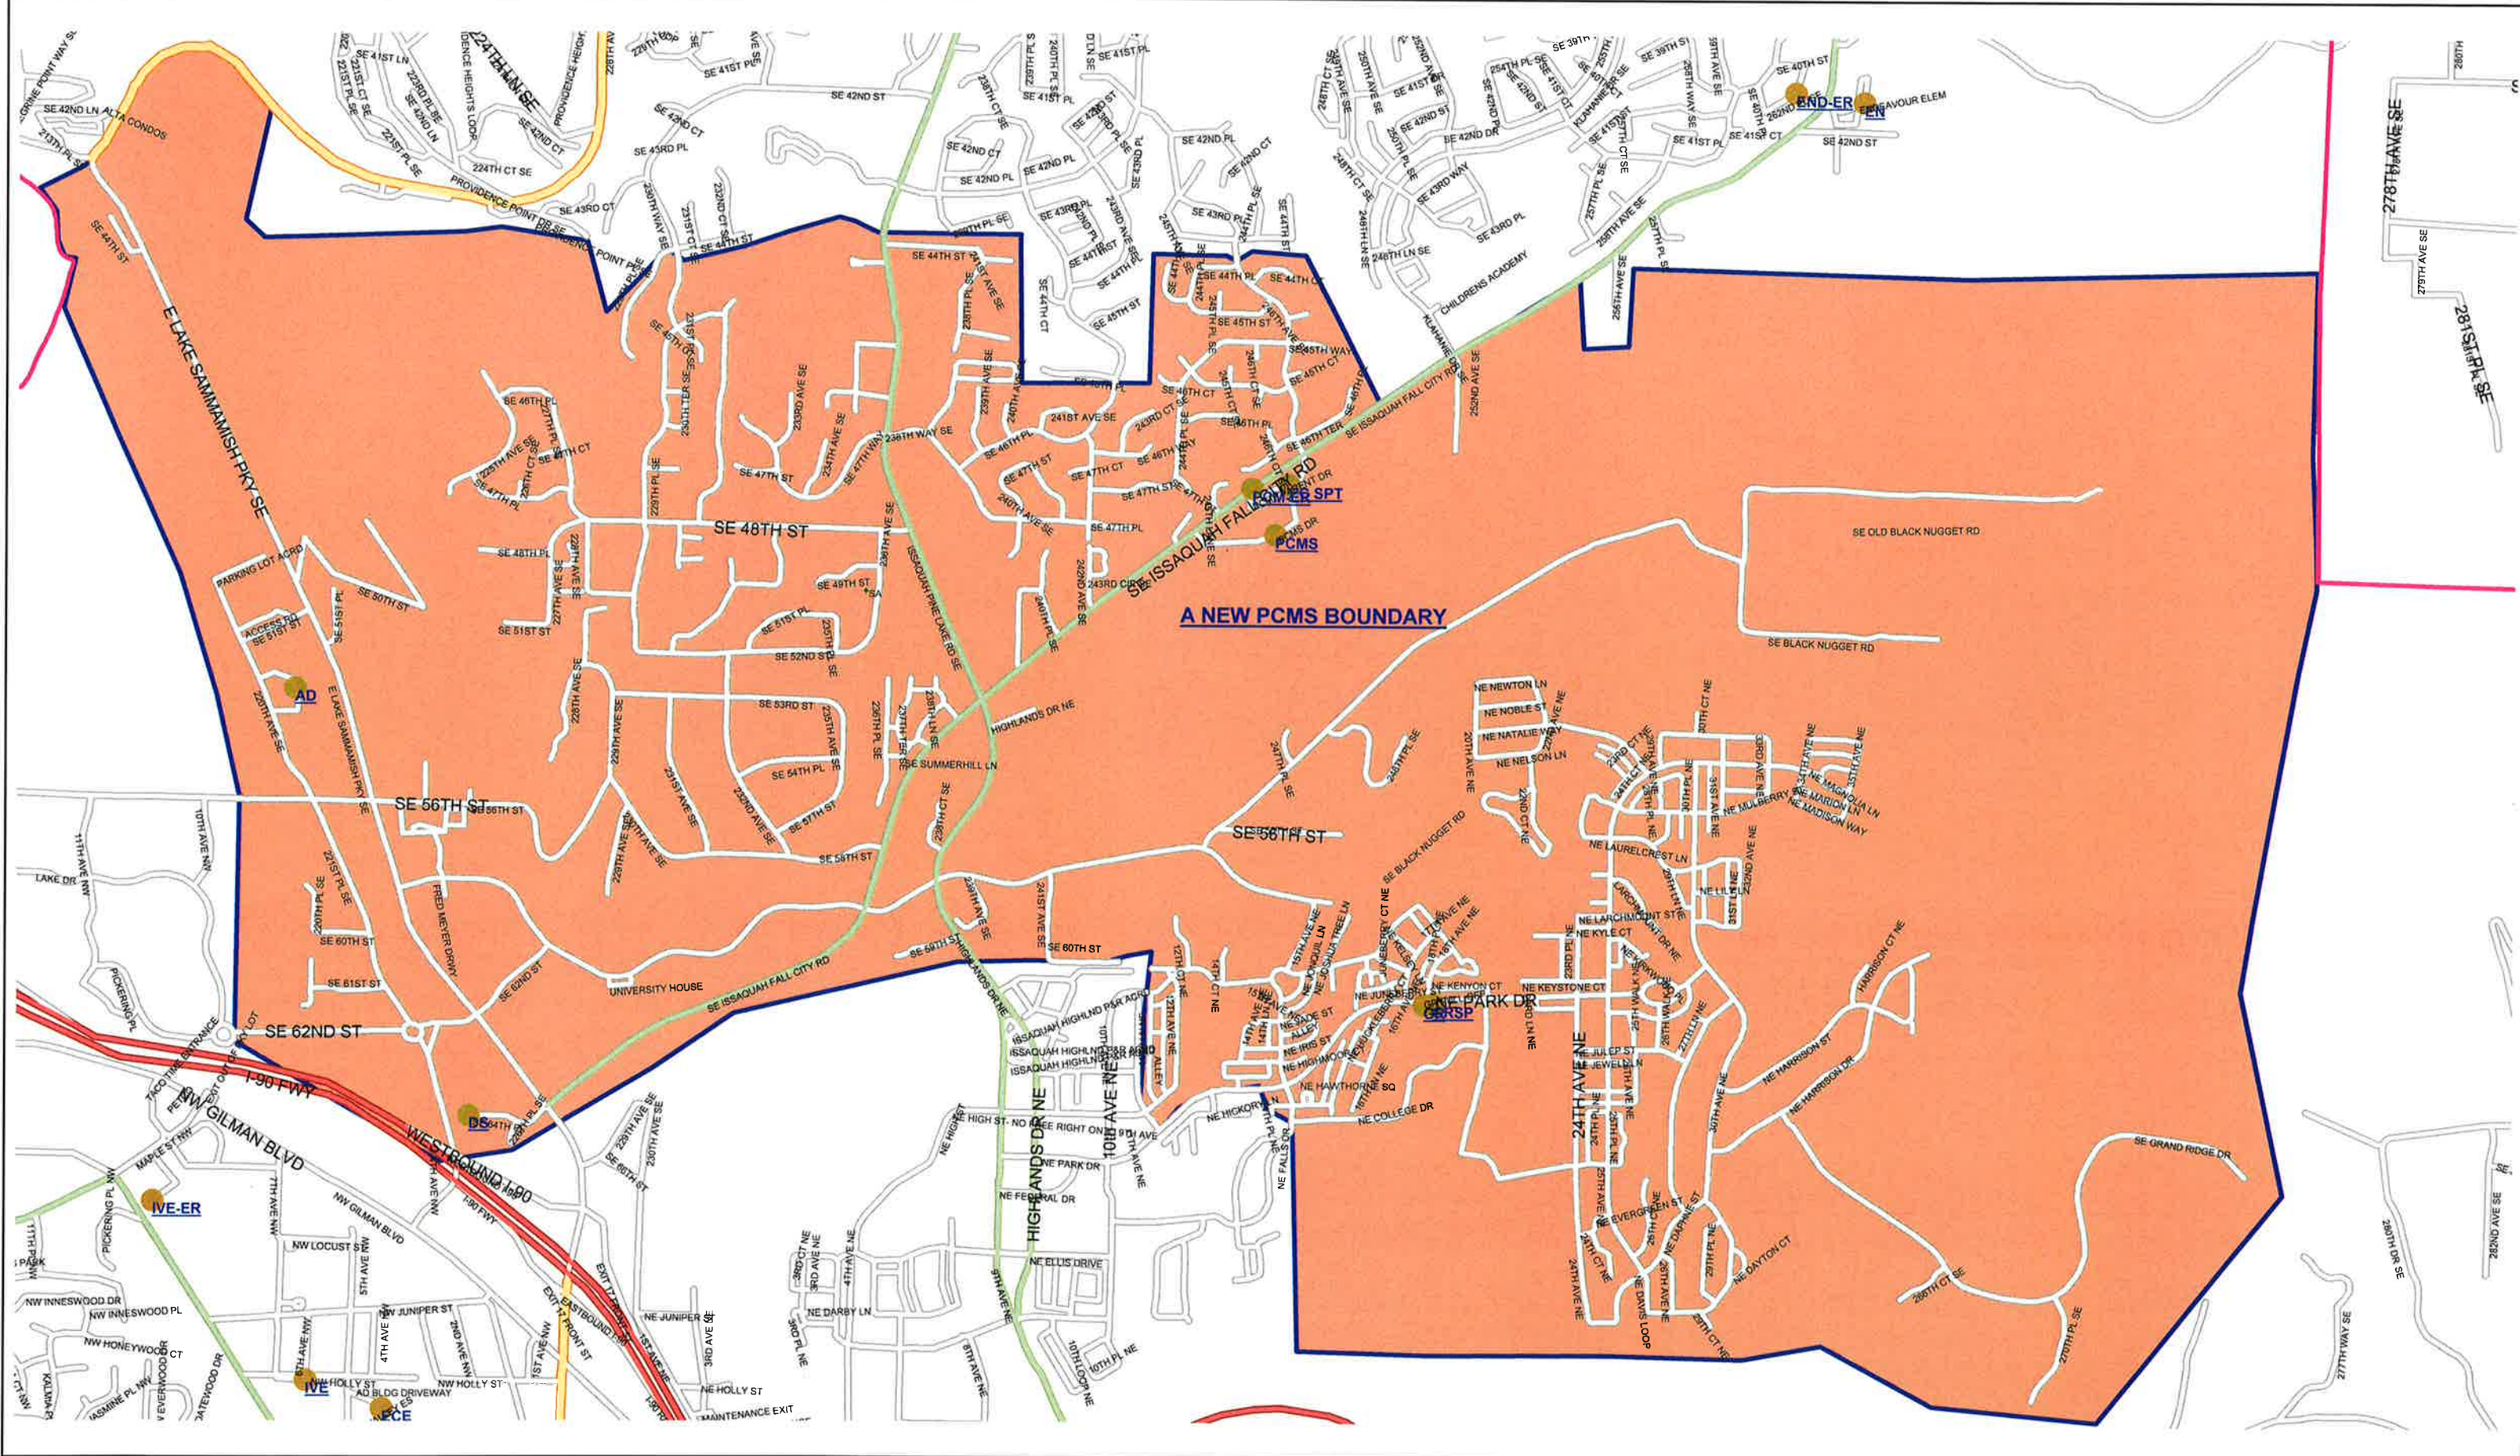

Tyler Technologies, Inc.
 11 Cornell Rd.
 Latham, NY 12110
 1/28/2021 2:24:22 PM

Map adapted from
 1:

ELEM #16 BOUNDARY
 Versatrans Base Map
 ELEM 16 > PCMS > IHS

A NEW PCMS BOUNDARY

PCMS BOUNDARY
Versatrans Base Map

ELEM 16 > PCMS > IHS

Scale: 1" = 1383 feet