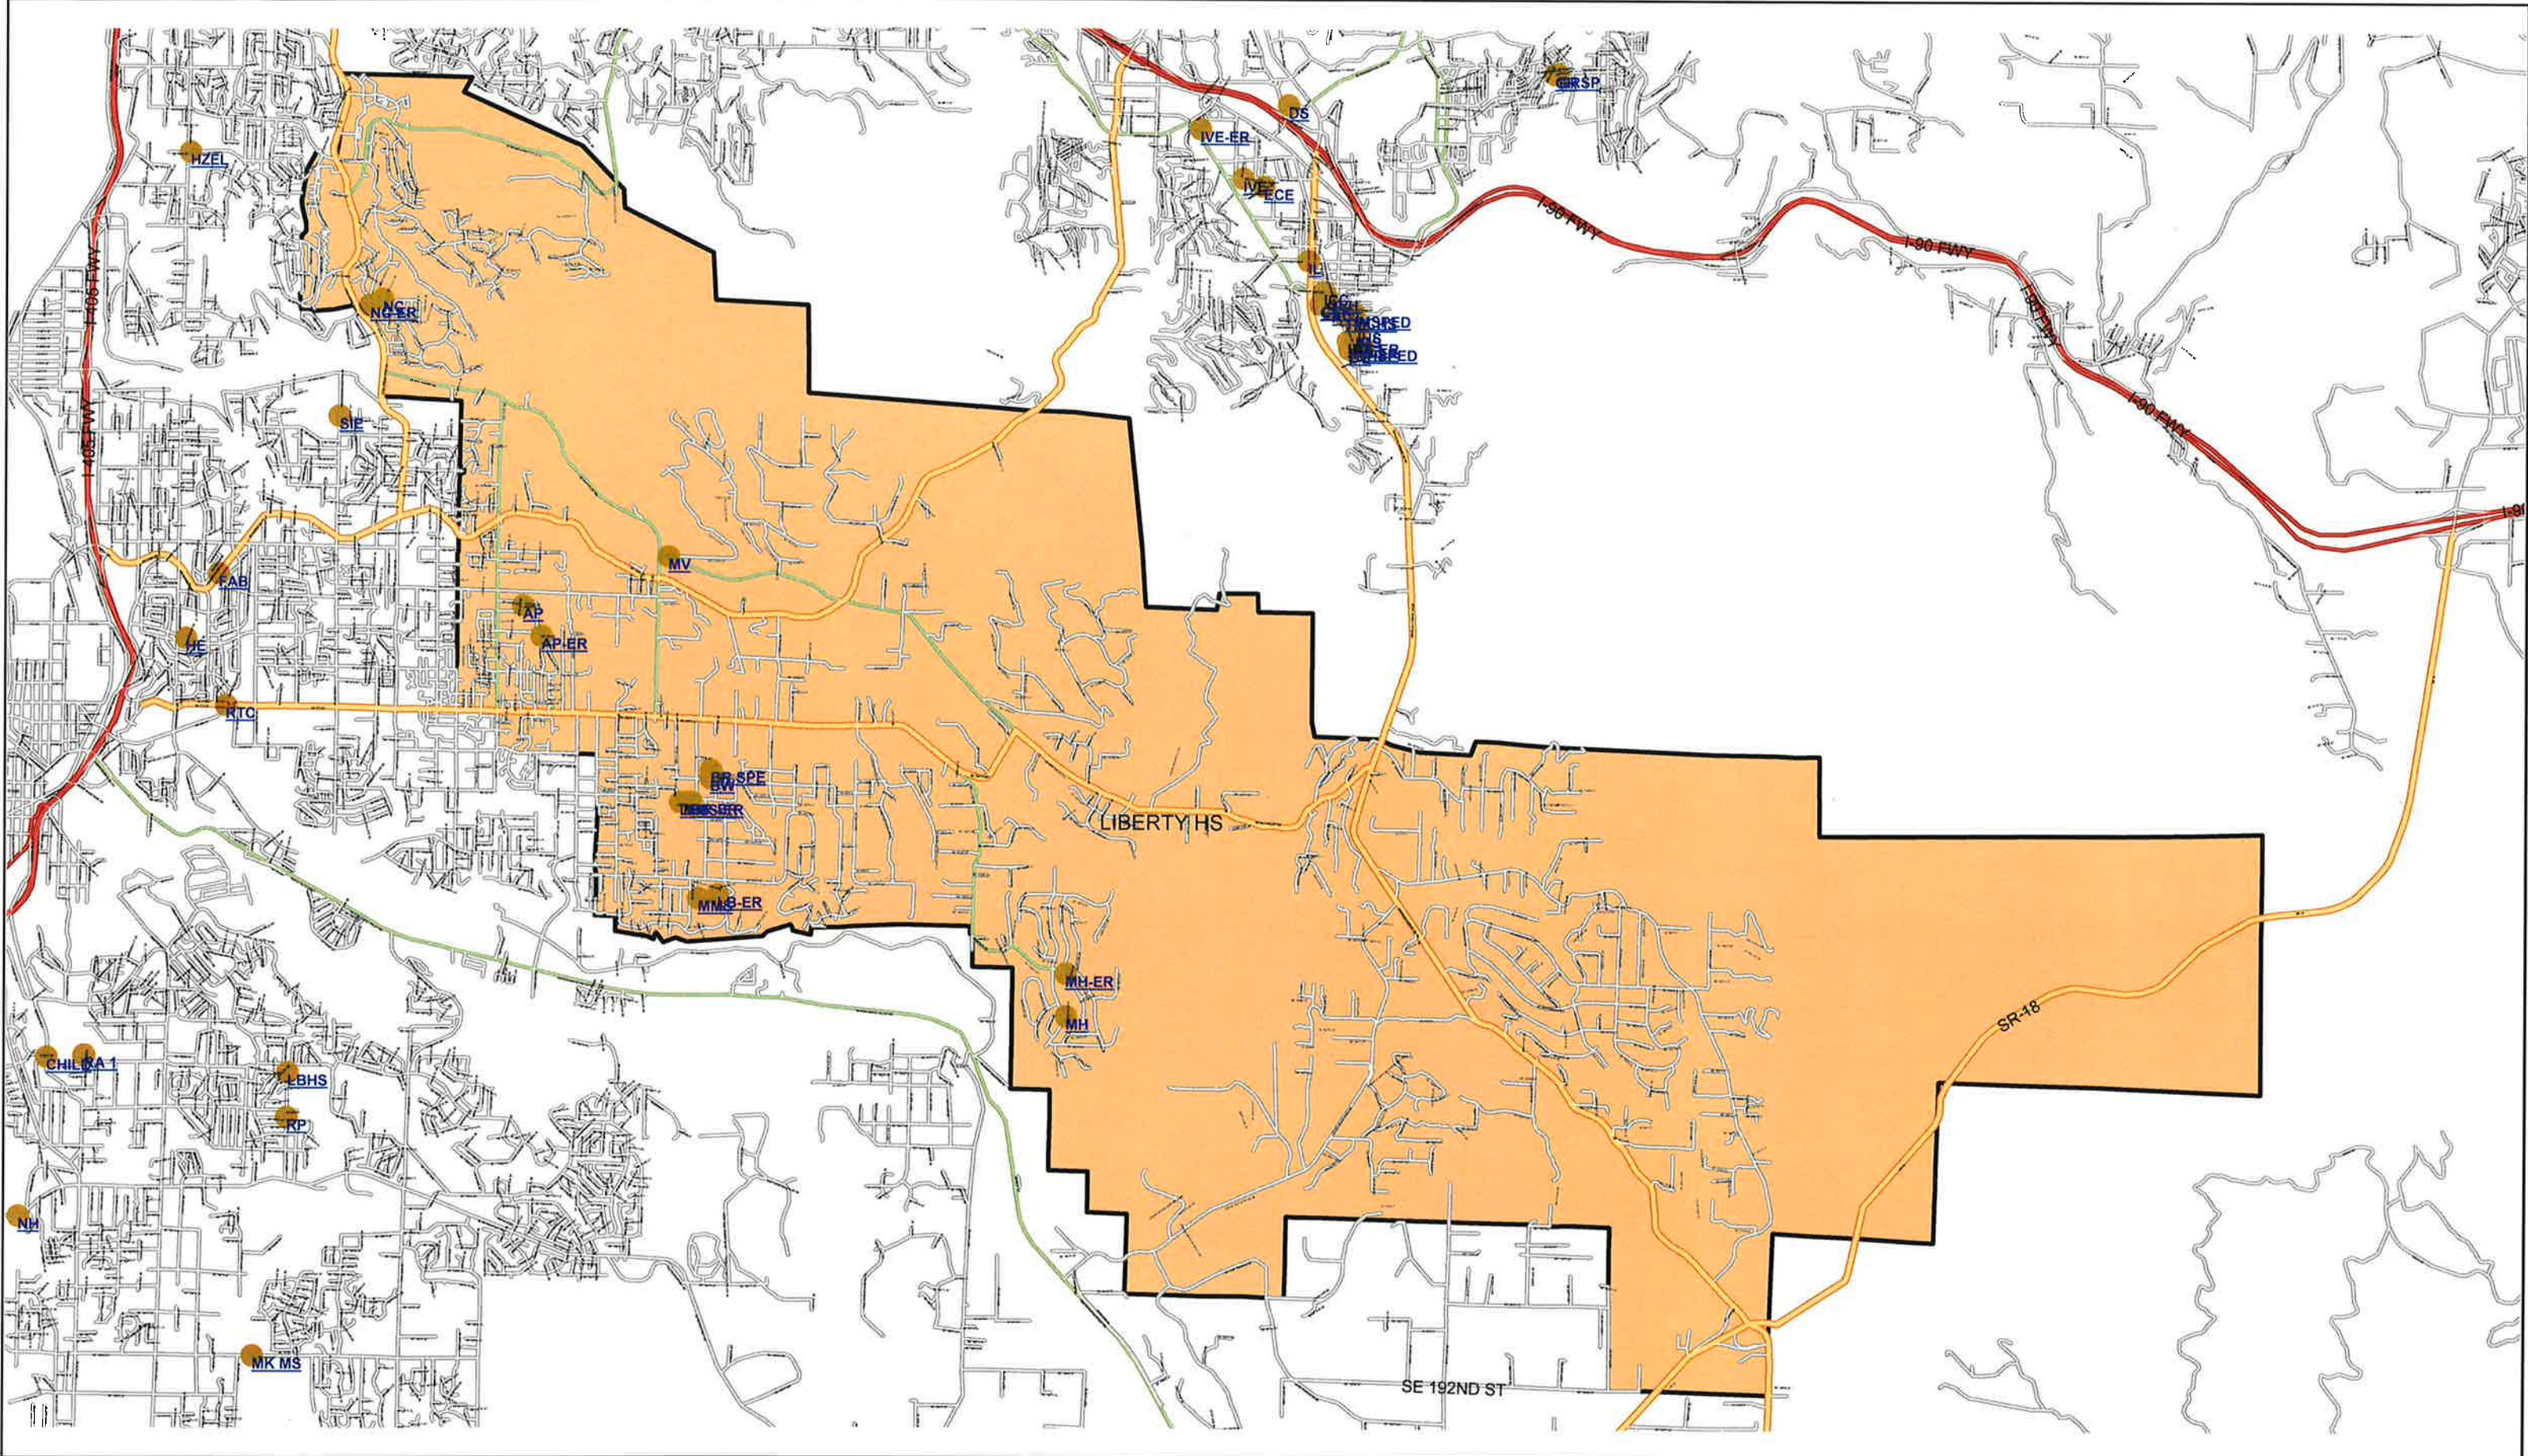

Tyler Technologies, Inc.
 11 Cornell Rd.
 Latham, NY 12110
 2/1/2021 10:25:53 AM

Map adapted from
 1:

NEWCASTLE ELEMENTARY
Versatrans Base Map
 NC > MS#6 > LB

Scale: 1" = 2303 feet

NEW MS #6
Versatrans Base Map
 NC > MS#6 > LB

Scale: 1" = 3075 feet

Tyler Technologies, Inc.
 11 Cornell Rd.
 Latham, NY 12110
 2/1/2021 10:29:22 AM

Map adapted from
 1:

LIBERTY HIGH SCHOOL
 Versatrans Base Map
 NC > MS#6 > LB