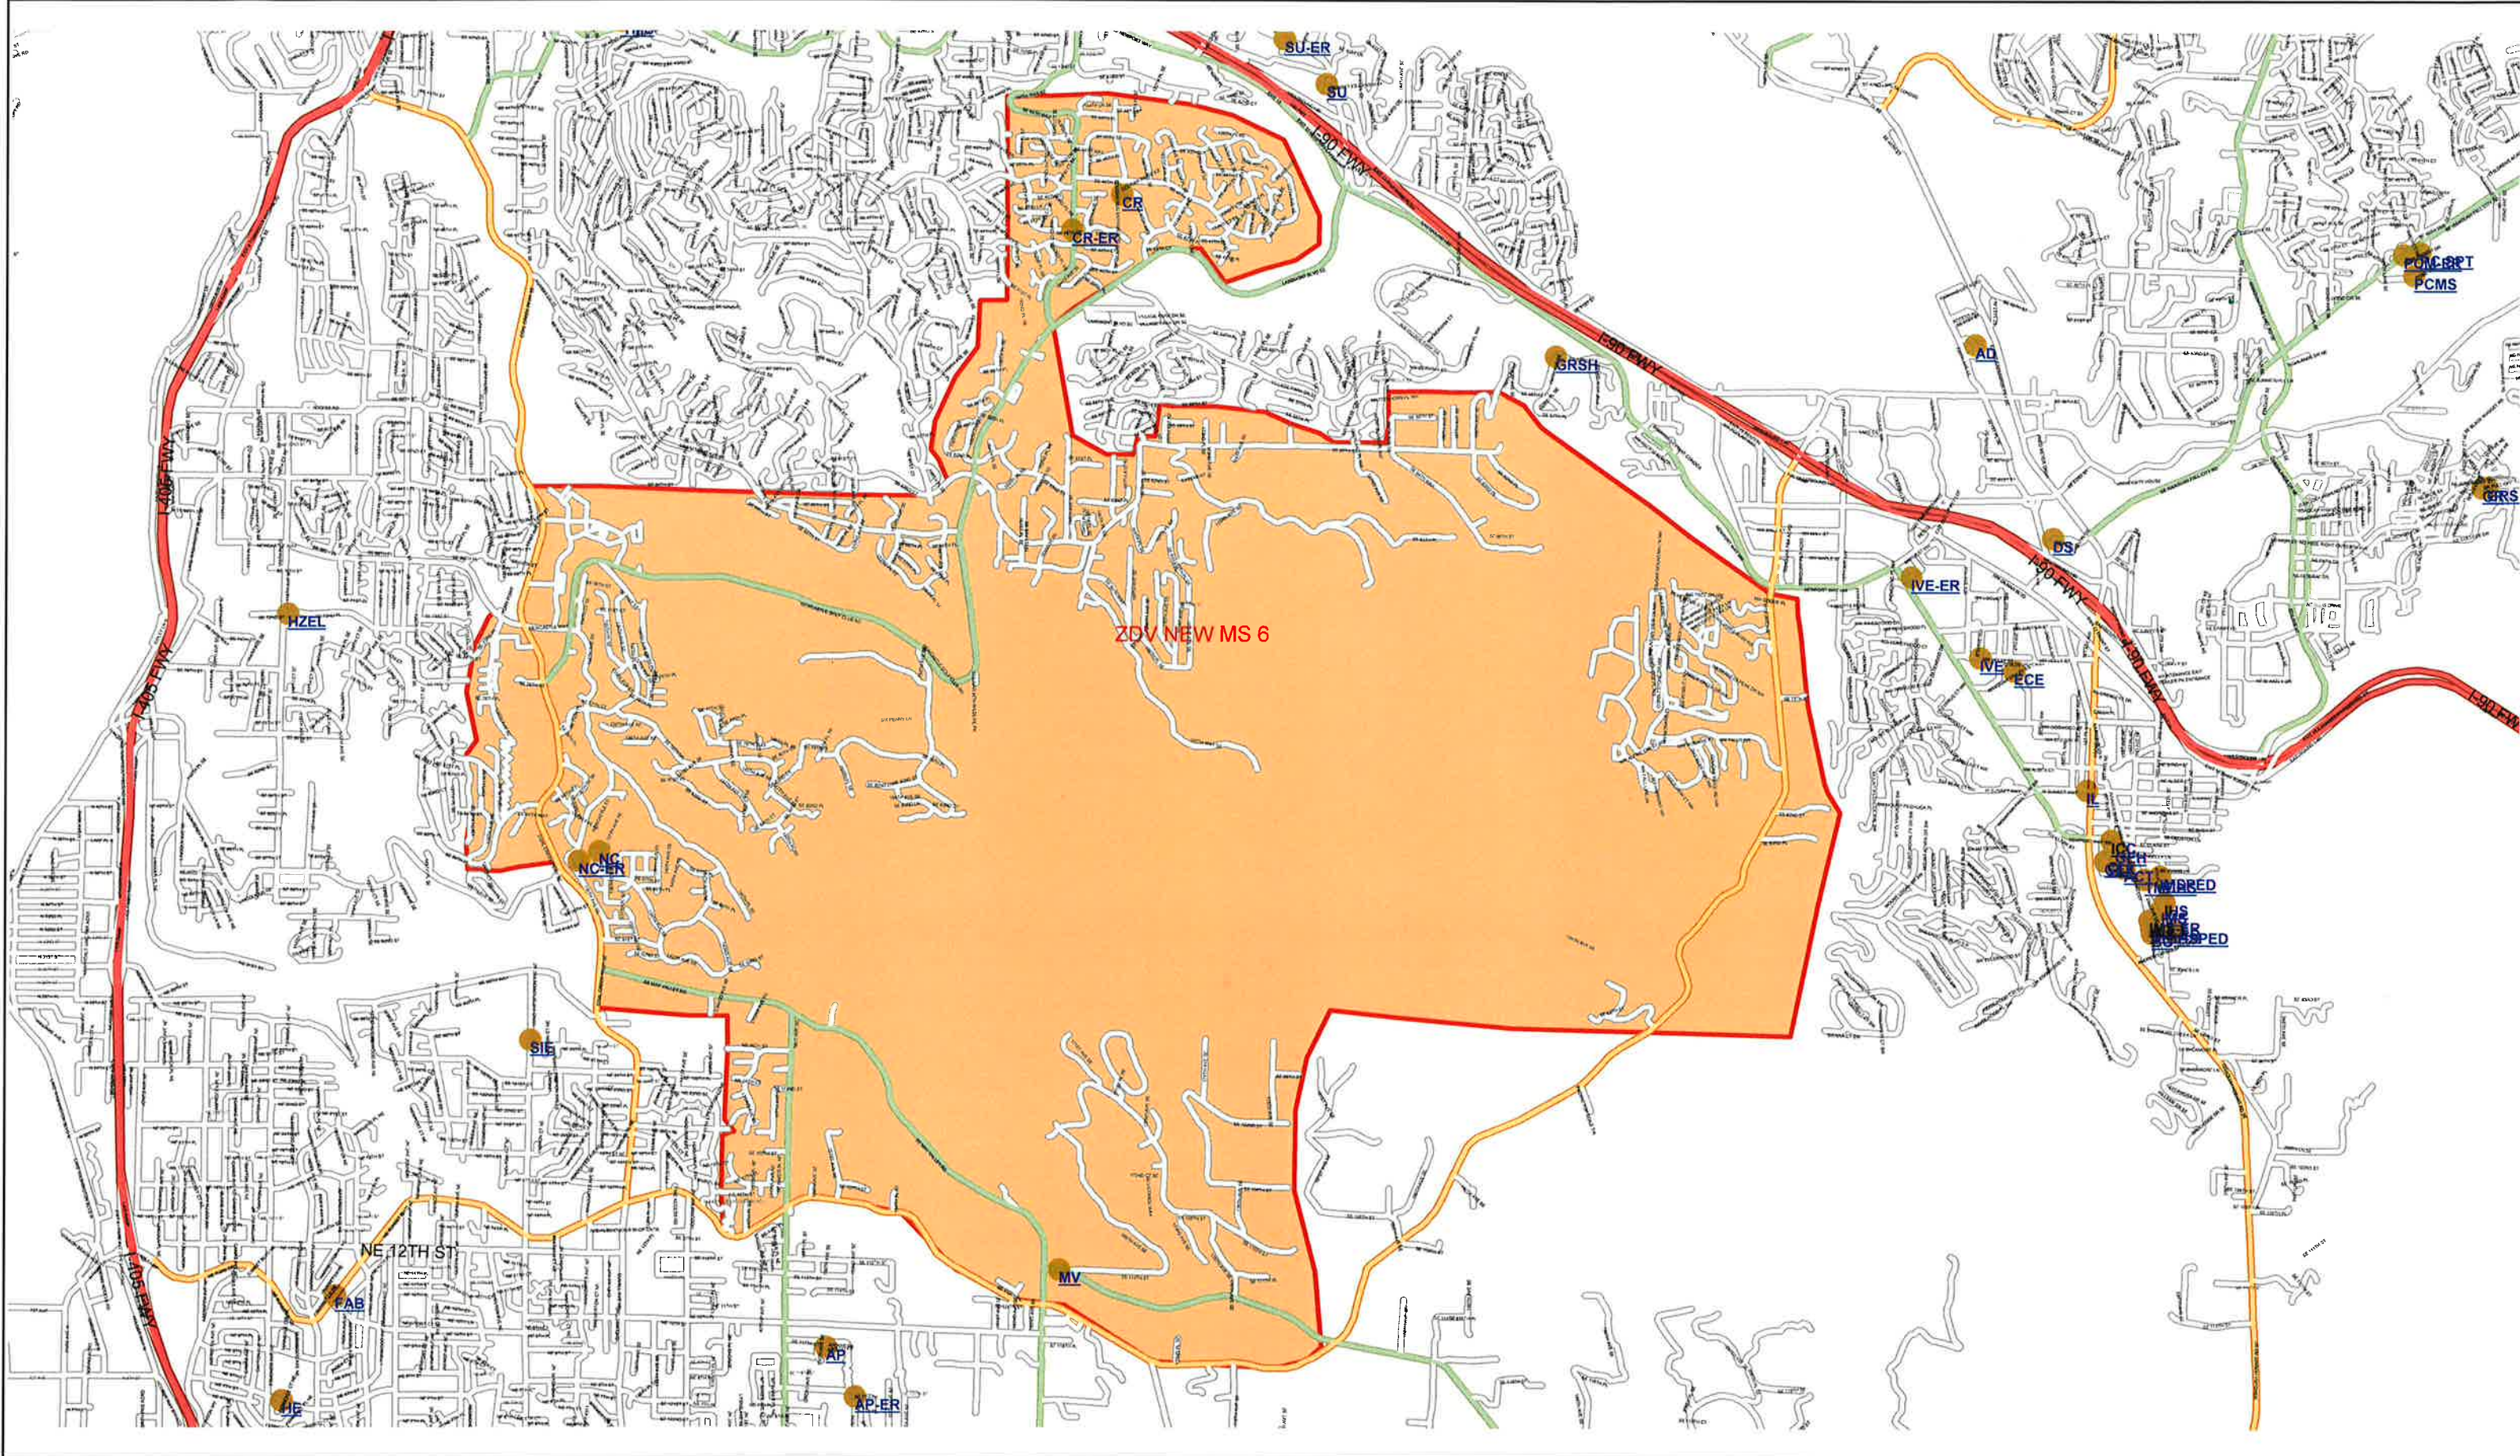

Tyler Technologies, Inc.
 11 Cornell Rd.
 Latham, NY 12110
 2/1/2021 10:25:53 AM

Map adapted from
 1:

NEWCASTLE ELEMENTARY
Versatrans Base Map
 NC > MS#6 > LB

Scale: 1" = 2303 feet

NEW MS #6
Versatrans Base Map
 NC > MS#6 > LB

Scale: 1" = 3075 feet

Tyler Technologies, Inc.
 11 Cornell Rd.
 Latham, NY 12110
 2/1/2021 10:29:22 AM

Map adapted from
 1:

LIBERTY HIGH SCHOOL
 Versatrans Base Map
 NC > MS#6 > LB