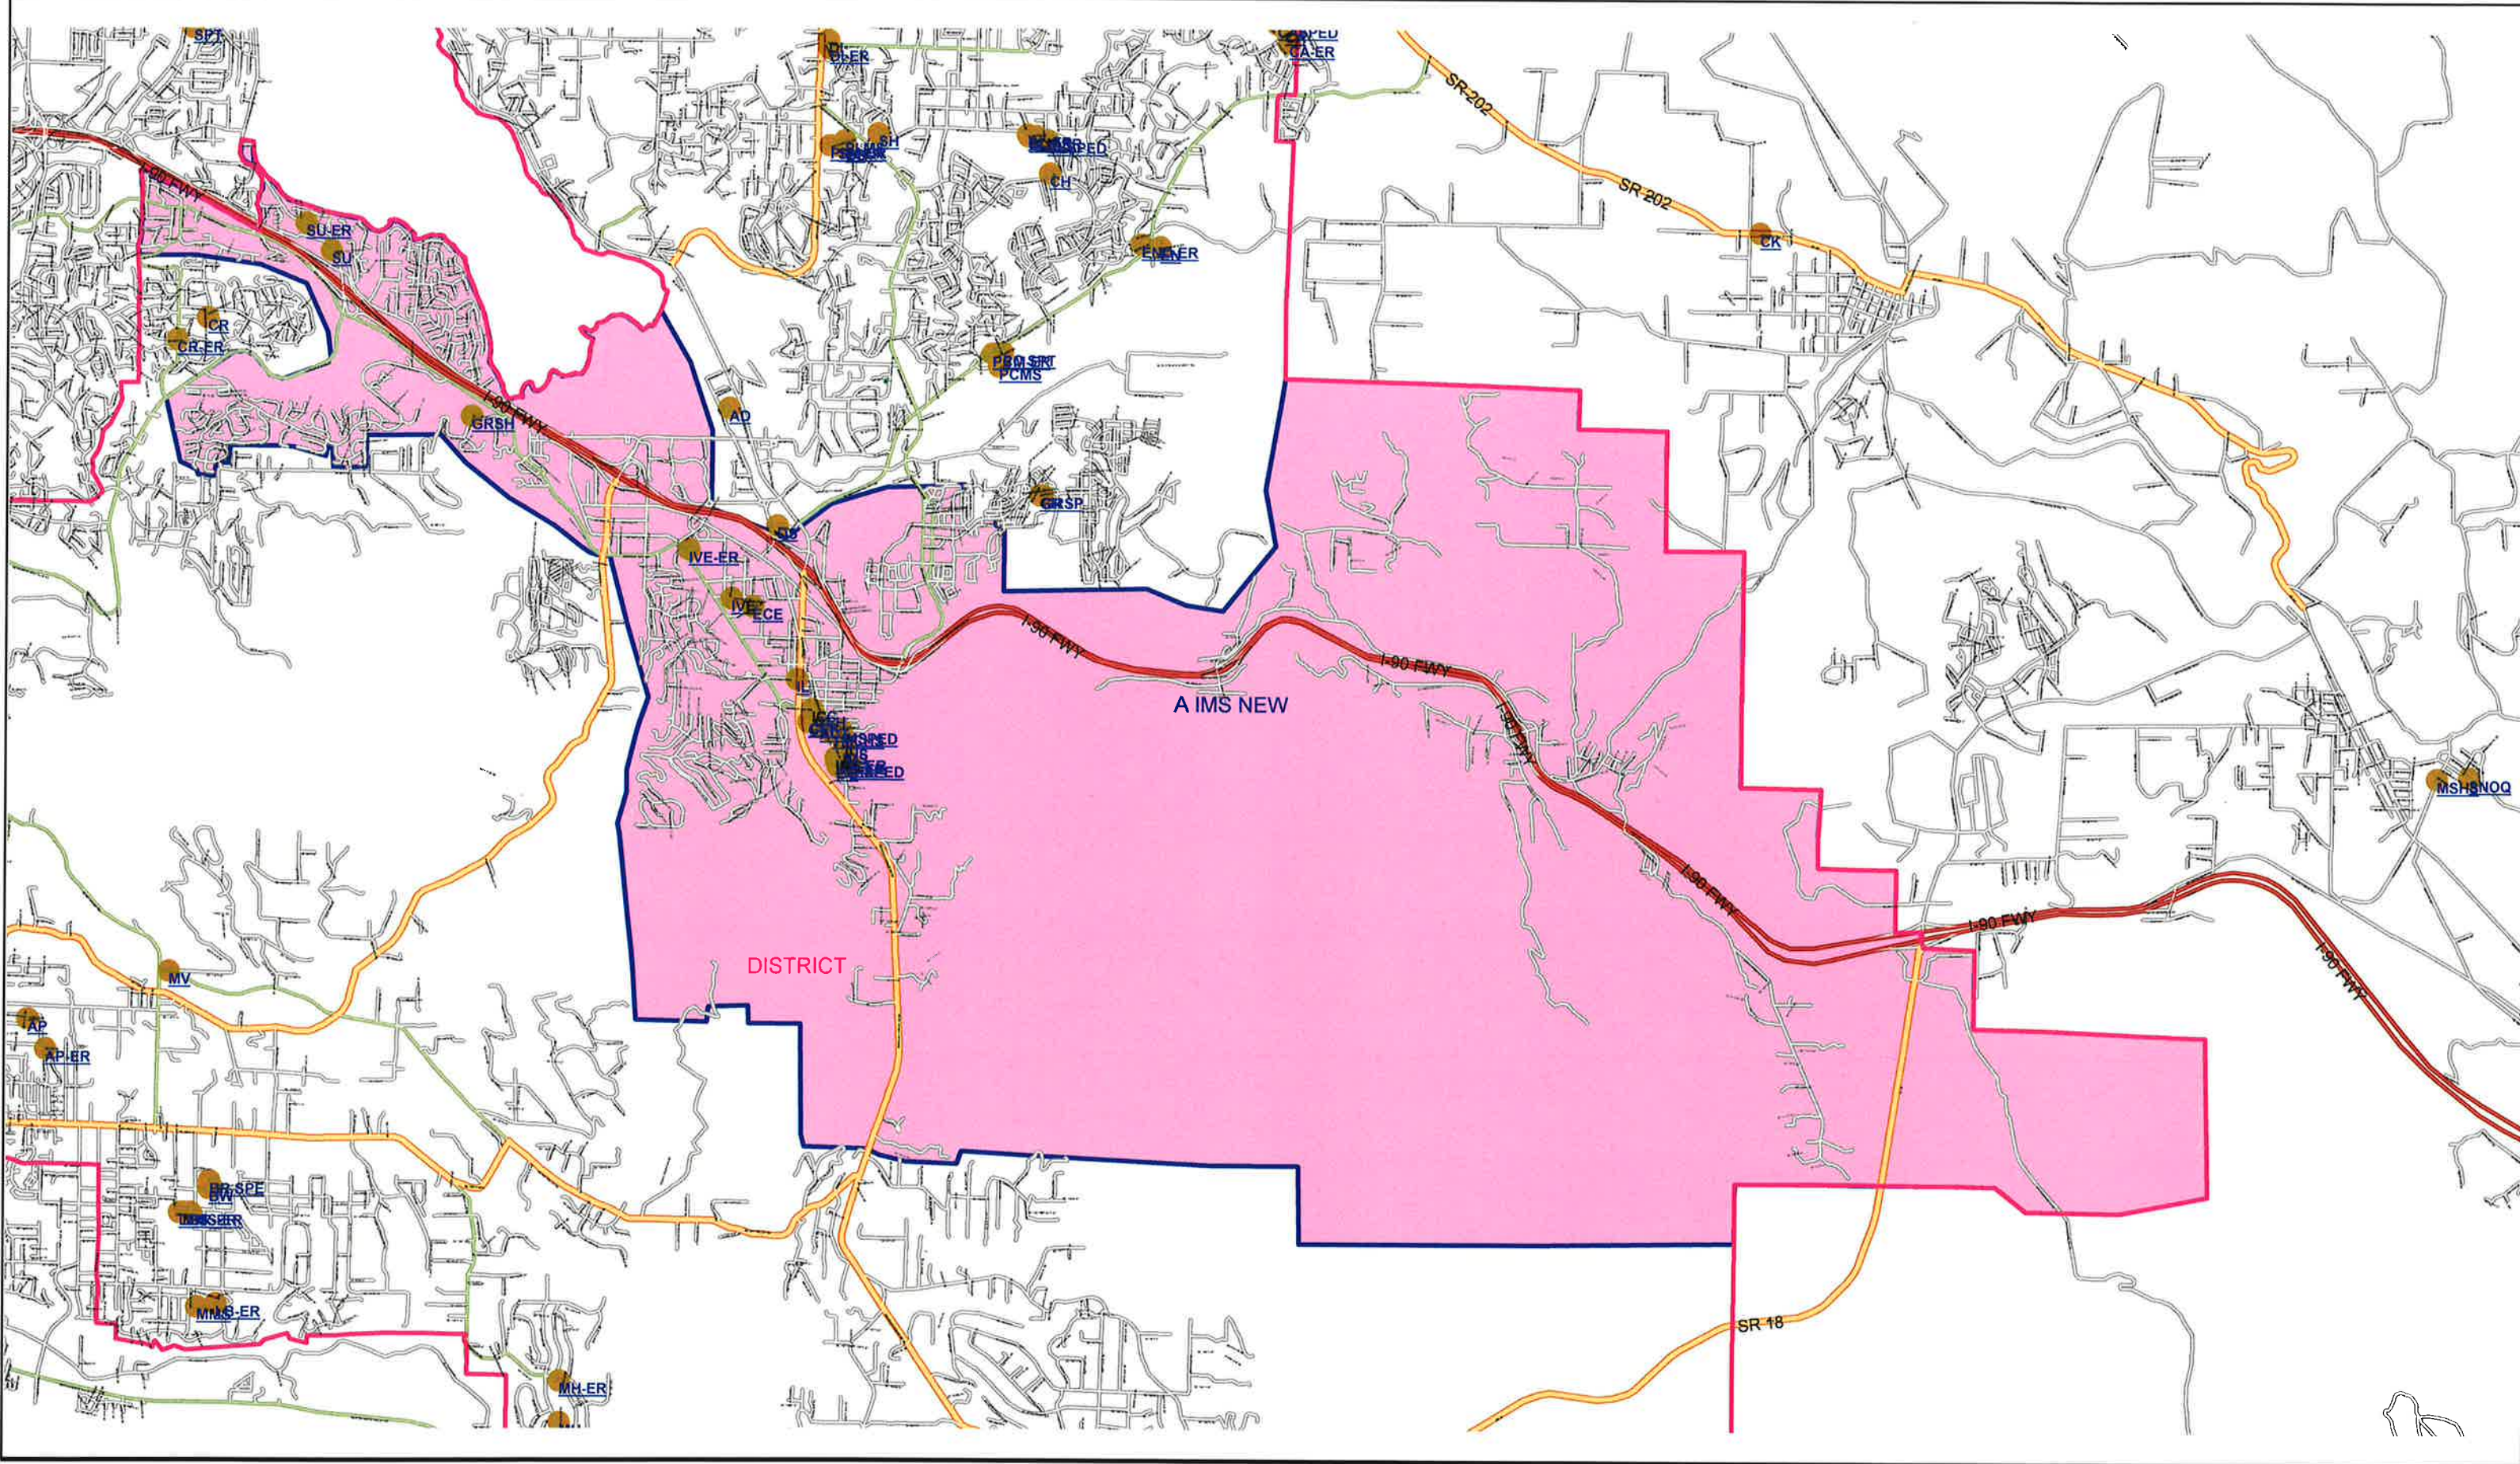

Tyler Technologies, Inc.
 11 Cornell Rd.
 Latham, NY 12110
 2/3/2021 12:25:09 PM

Map adapted from
 1:

SUNSET TECHNICAL CORRECTION
 Versatrans Base Map

Scale: 1" = 1692 feet

Tyler Technologies, Inc.
 11 Cornell Rd.
 Latham, NY 12110

Map adapted from
 1:

ISSAQUAH MIDDLE BOUNDARY
 Versatrans Base Map

1/26/2021 1:10:44 PM

SU > IMS > IHS

Scale: 1" = 5075 feet

Tyler Technologies, Inc.
 11 Cornell Rd.
 Latham, NY 12110
 1/26/2021 1:13:06 PM

Map adapted from
 1:

ISSAQUAH MIDDLE BOUNDARY
 Versatrans Base Map
 SU > IMS > IHS

Scale: 1" = 5080 feet