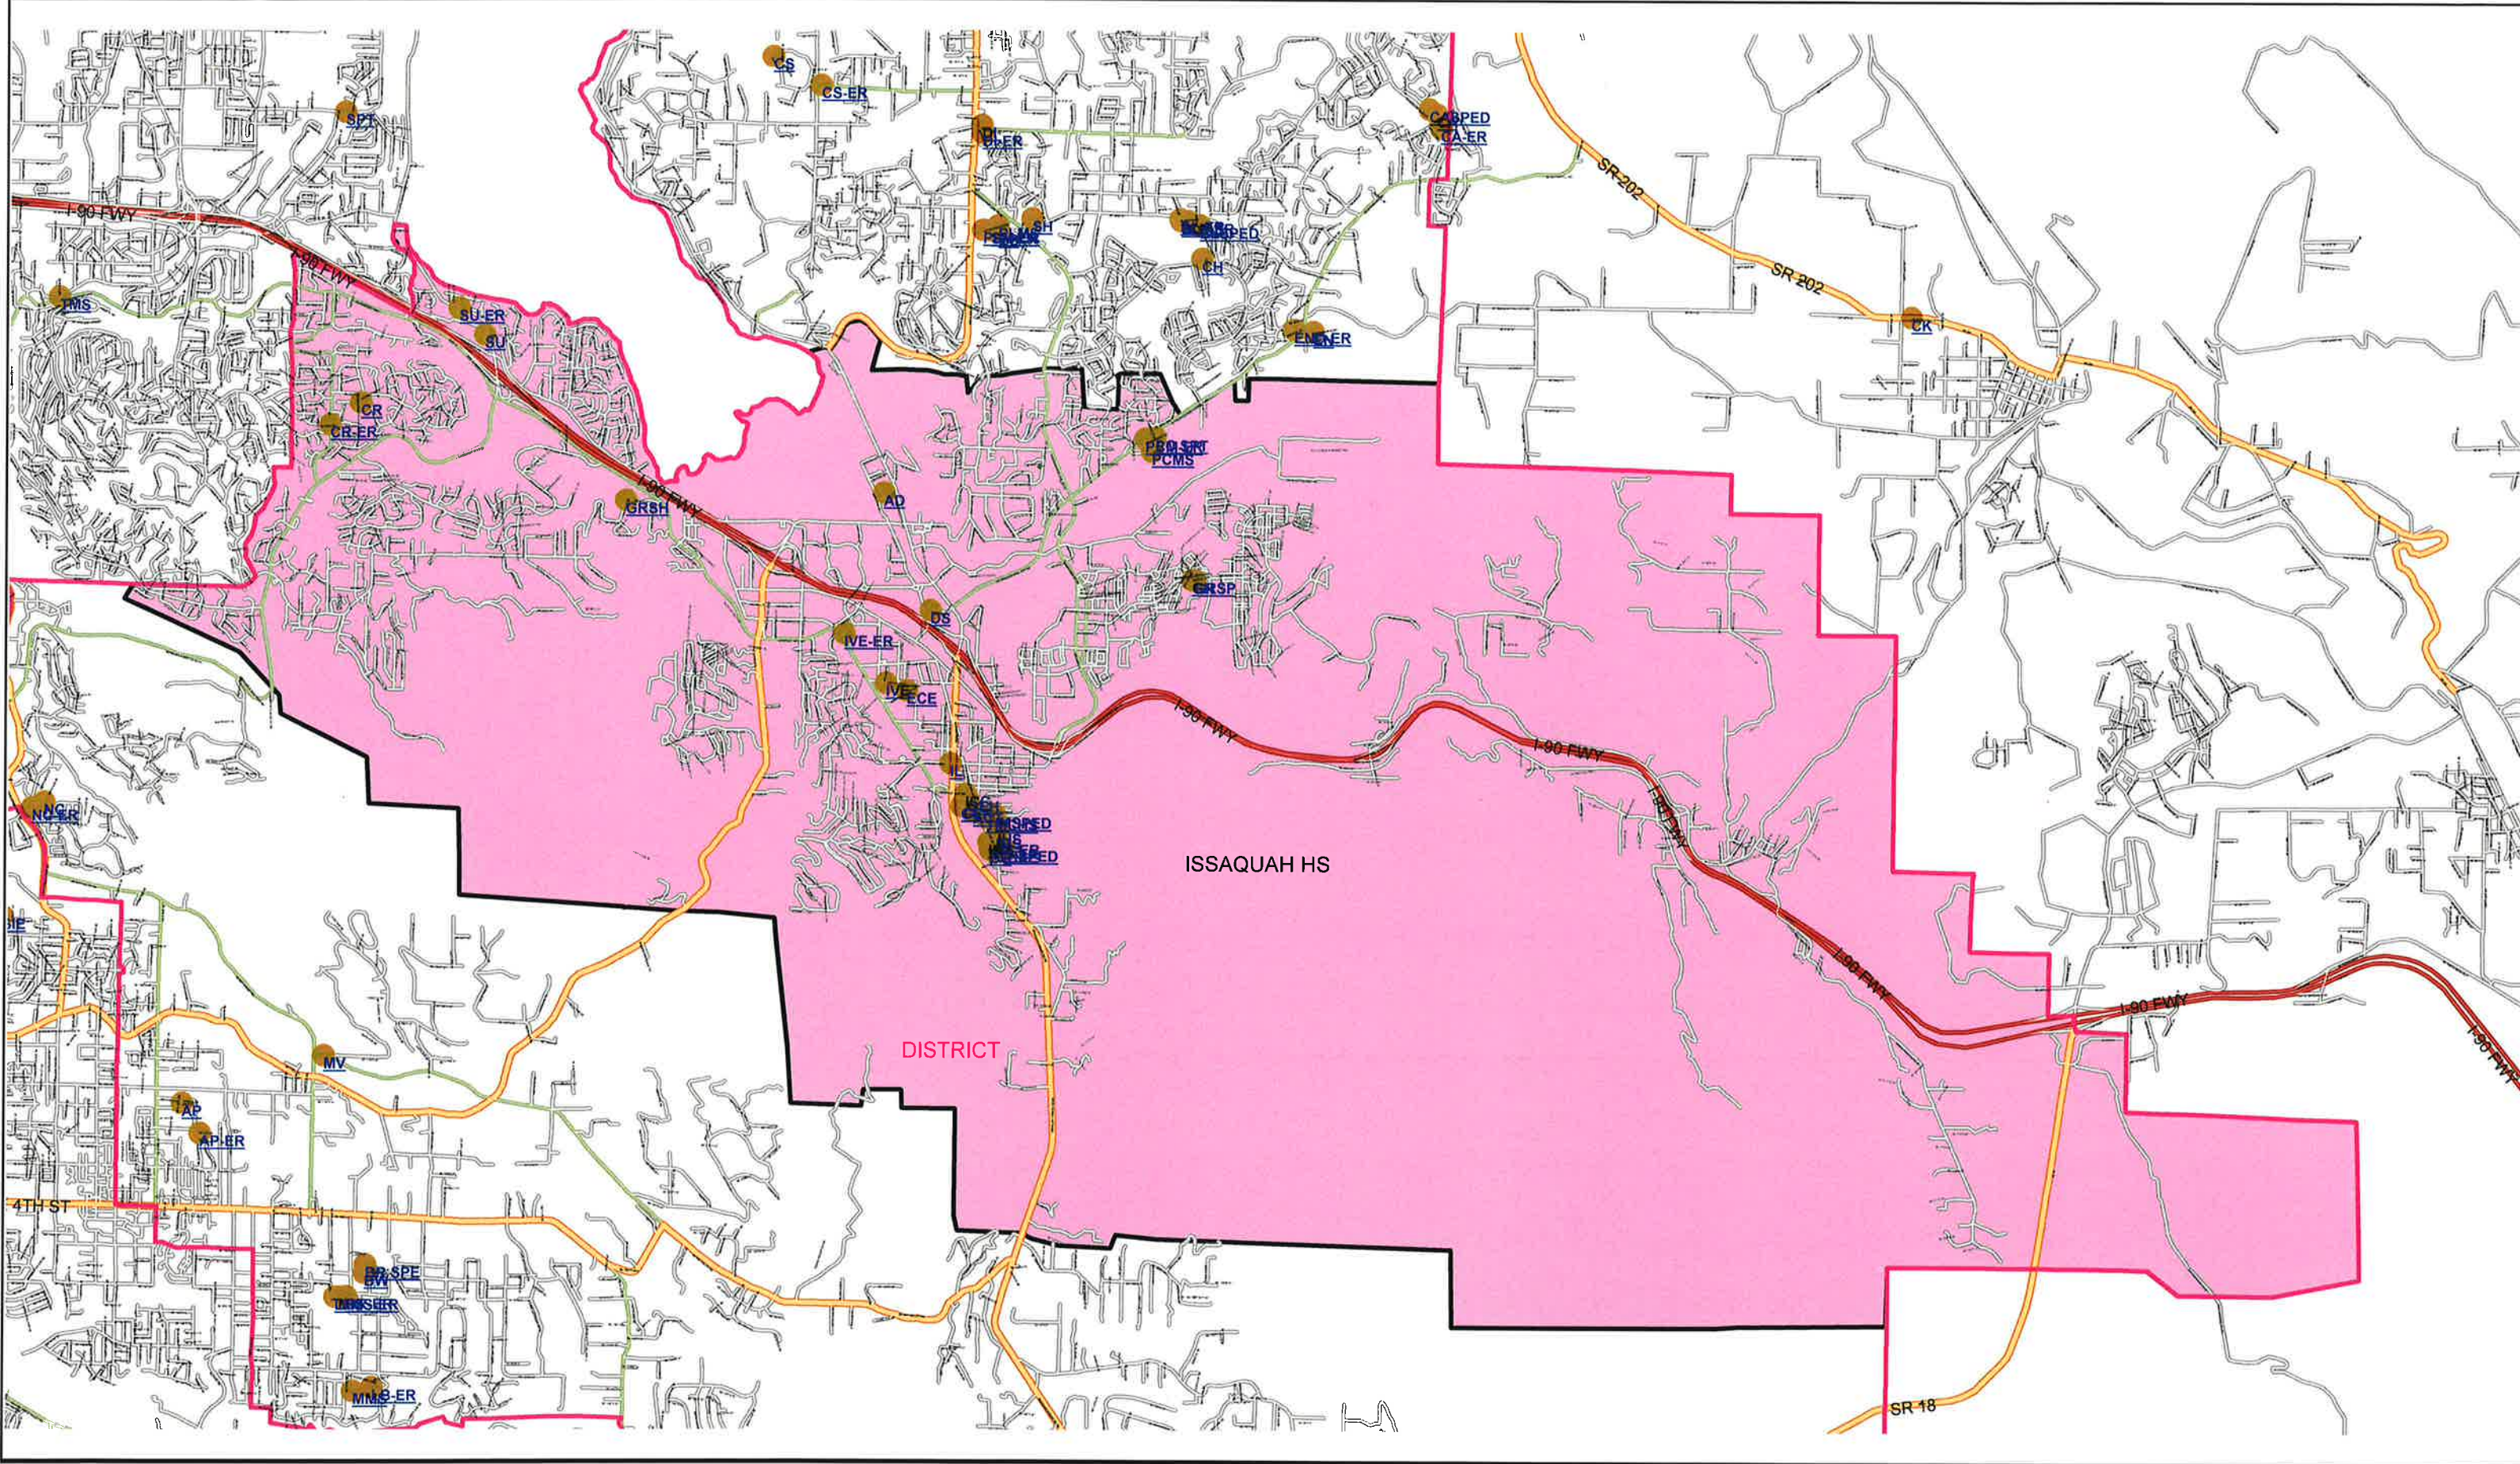

Tyler Technologies, Inc.
 11 Cornell Rd.
 Latham, NY 12110
 2/3/2021 12:25:09 PM

Map adapted from
 1:

SUNSET TECHNICAL CORRECTION
 Versatrans Base Map

Scale: 1" = 1692 feet

Tyler Technologies, Inc.
 11 Cornell Rd.
 Latham, NY 12110

Map adapted from
 1:

ISSAQUAH MIDDLE BOUNDARY
 Versatrans Base Map

1/26/2021 1:10:44 PM

SU > IMS > IHS

Scale: 1" = 5075 feet

Tyler Technologies, Inc.
 11 Cornell Rd.
 Latham, NY 12110
 1/26/2021 1:13:06 PM

Map adapted from
 1:

ISSAQUAH MIDDLE BOUNDARY
 Versatrans Base Map
 SU > IMS > IHS

Scale: 1" = 5080 feet