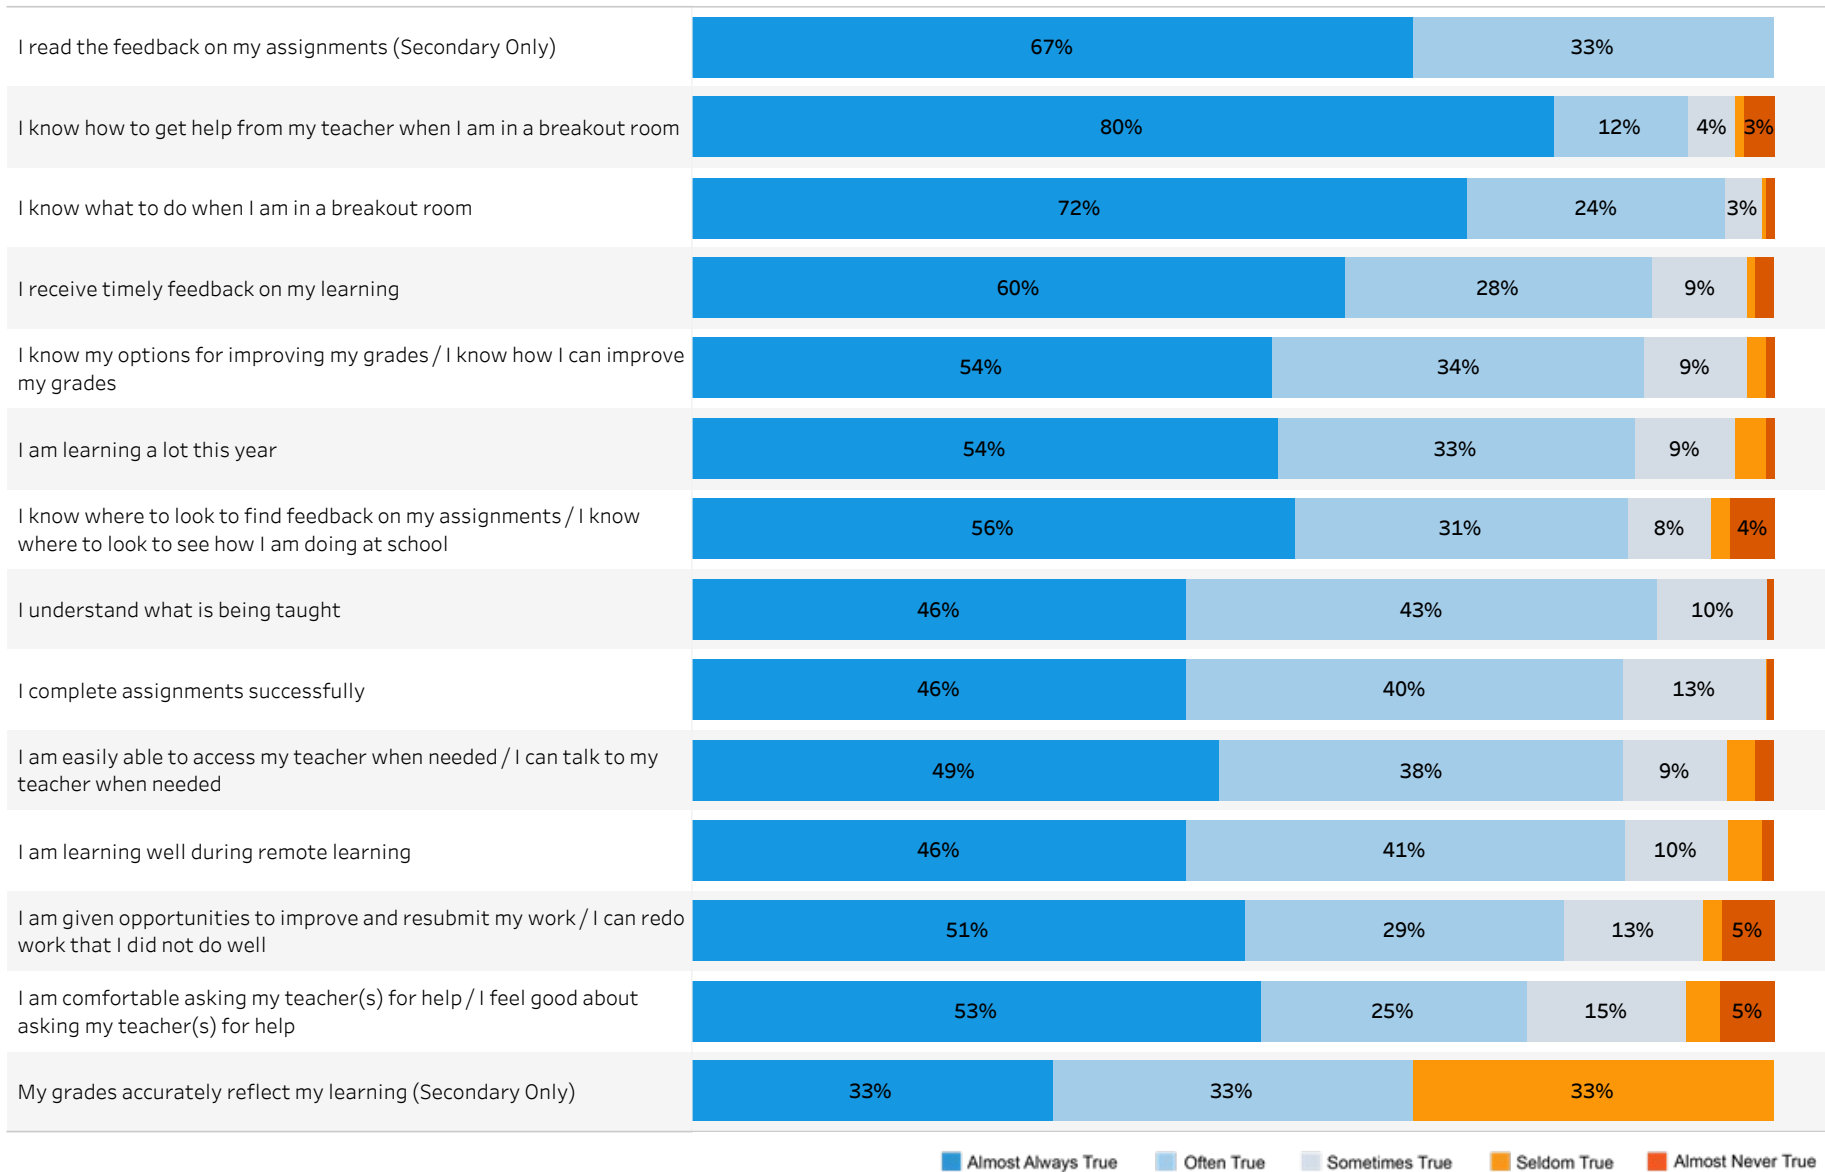

# Student Remote Learning Engagement Survey

Creekside Elementary