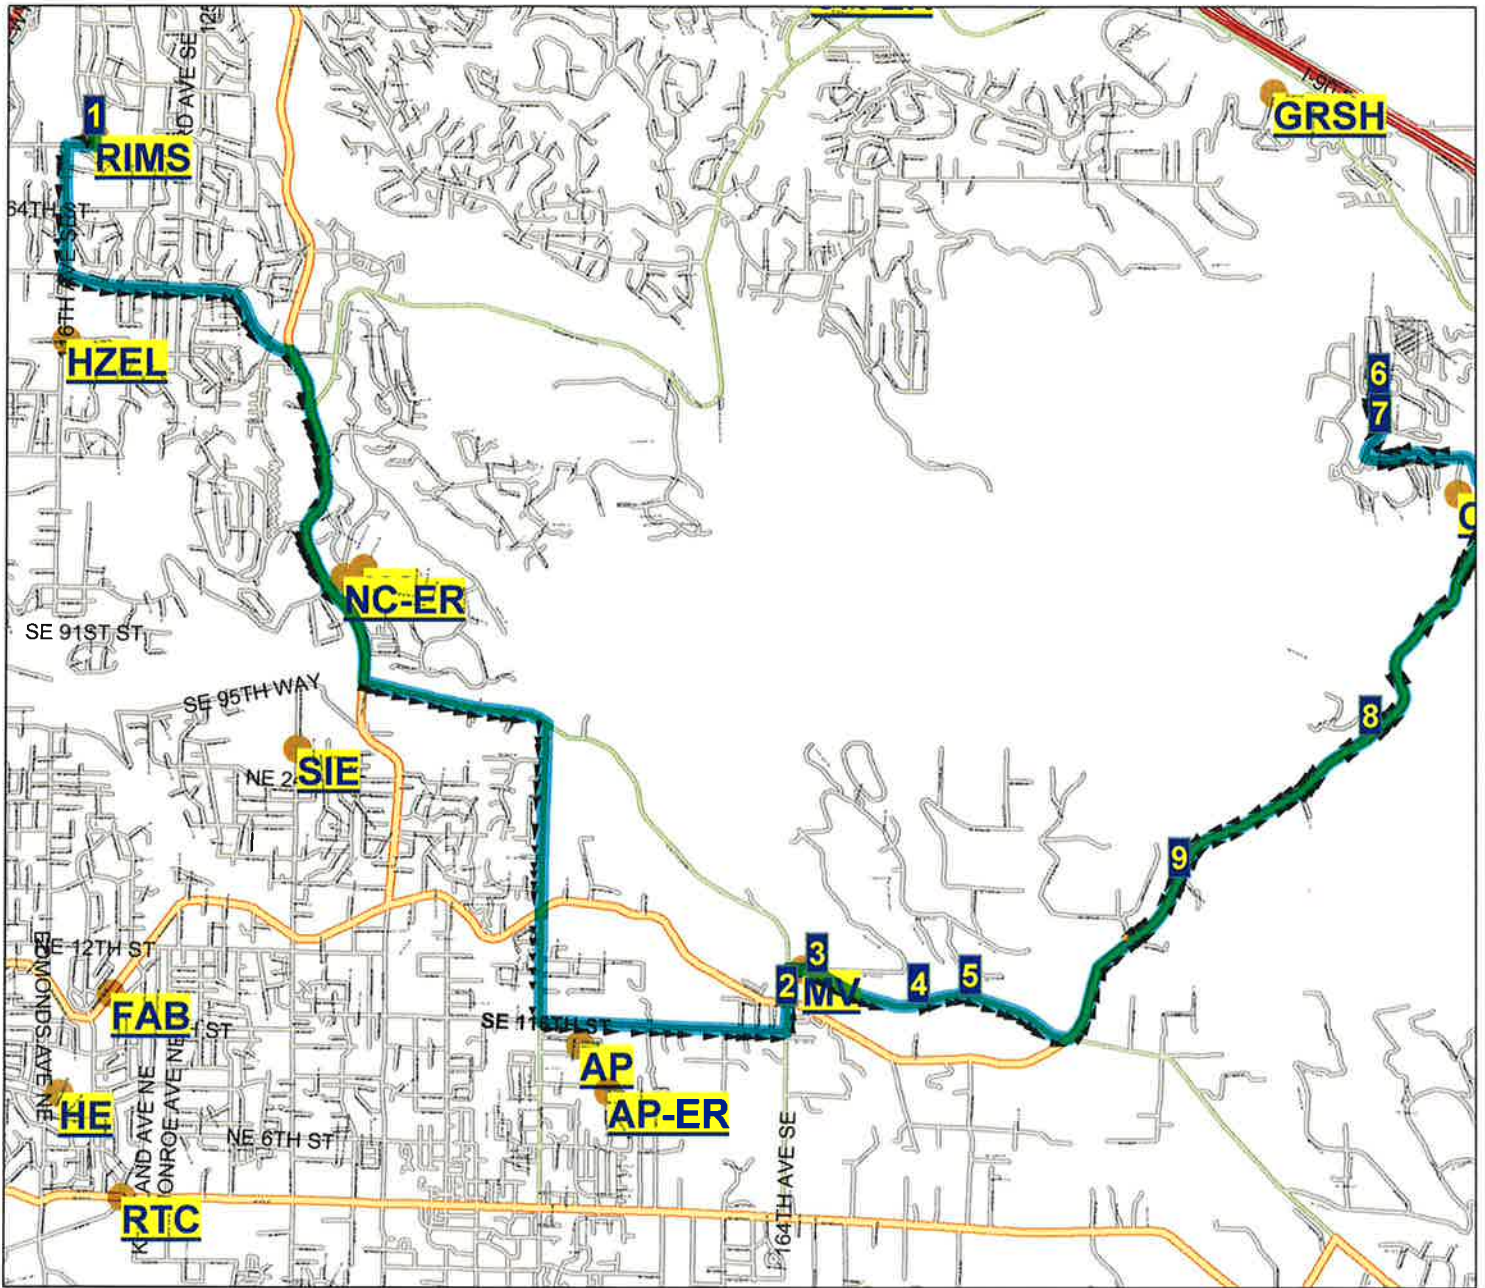

Issaquah School District 411 Route Map

Route: **44 EDA**
Vehicle:
Anchor: **RIMS**
Depart Time: **4:25 PM**
Dropoffs: **0**
Distance: **14.84 mi.**

Desc: **CM/RGDL EDA 2**
Driver:
Max Load: **0**
End Time: **5:02 PM**
Transfers On: **0**
Transfers Off: **0**
Days: **MTH Display Day:W**