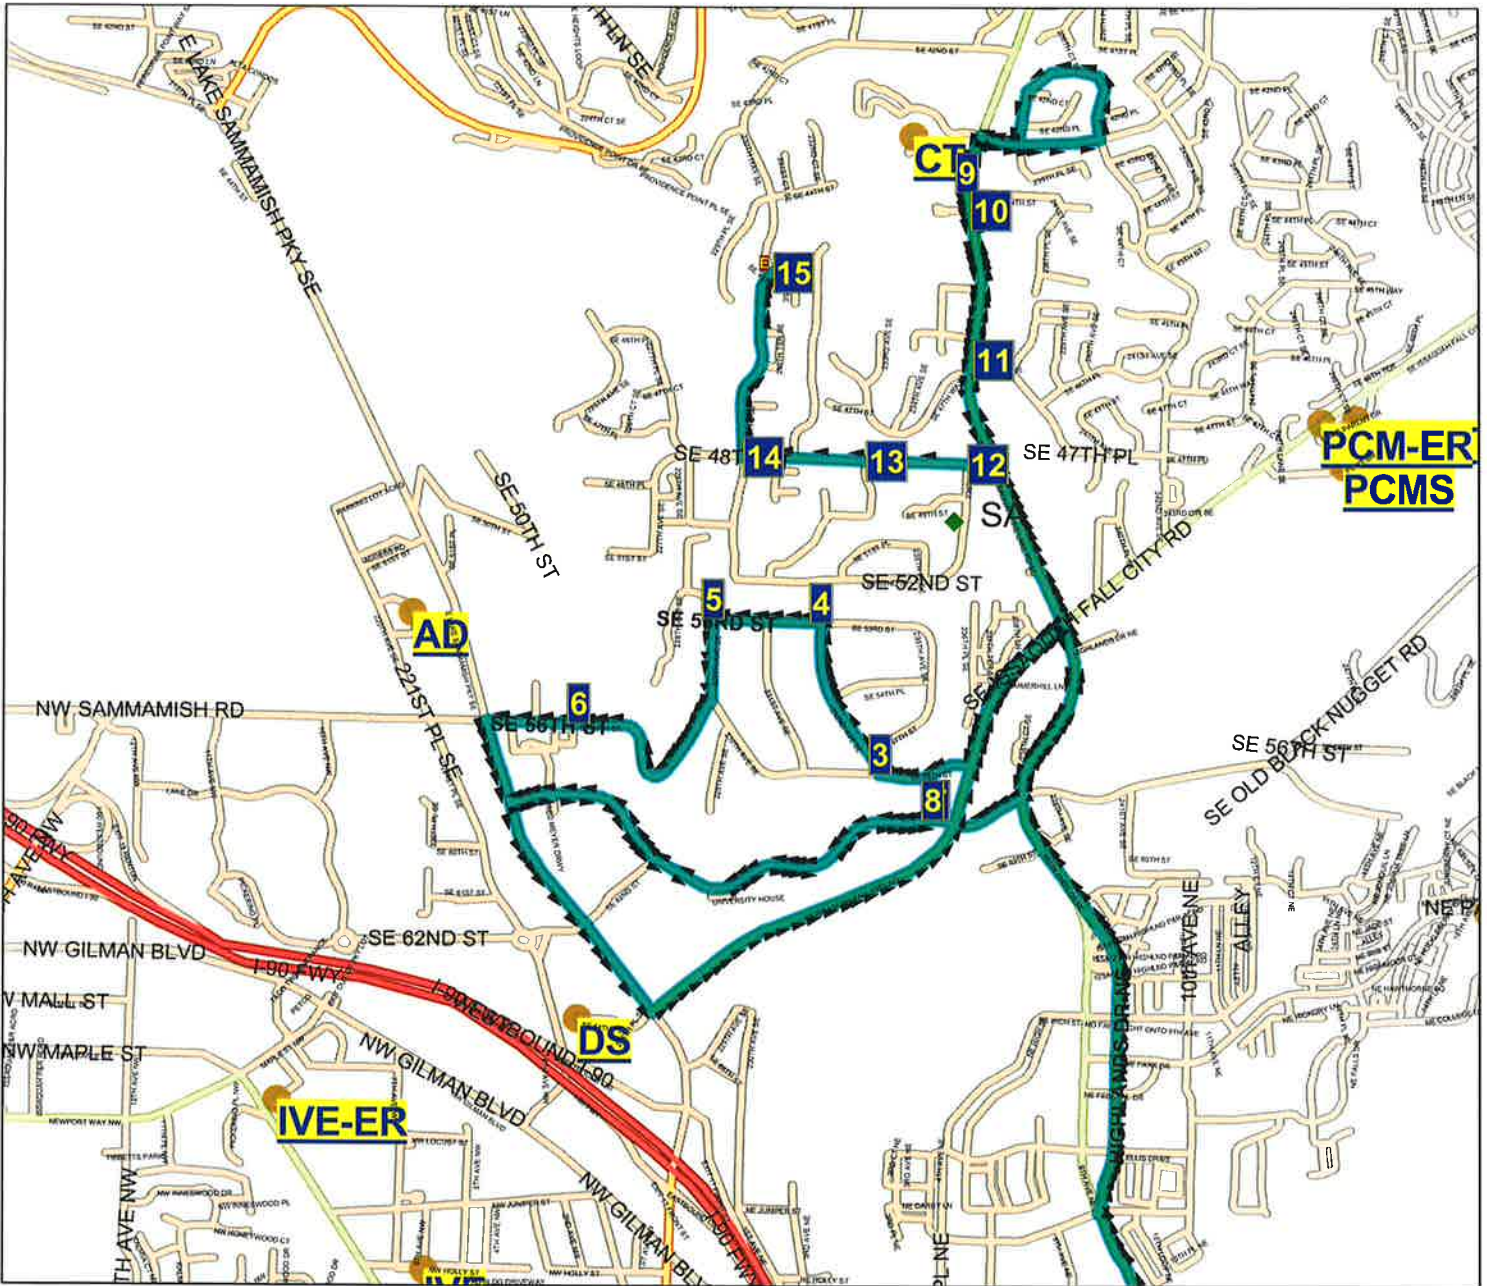

## Issaquah School District 411 Route Map

Route: **91 W EDA**  
 Vehicle:  
 Anchor: **IHS**  
 Depart Time: **5:20 PM**  
 Dropoffs: **0**  
 Distance: **12.78 mi.**

Desc: **IH EDA5 WED**  
 Driver:  
 Max Load: **0**  
 End Time: **5:58 PM**  
 Transfers On: **0**  
 Transfers Off: **0**  
 Days: **W Display Day:W**