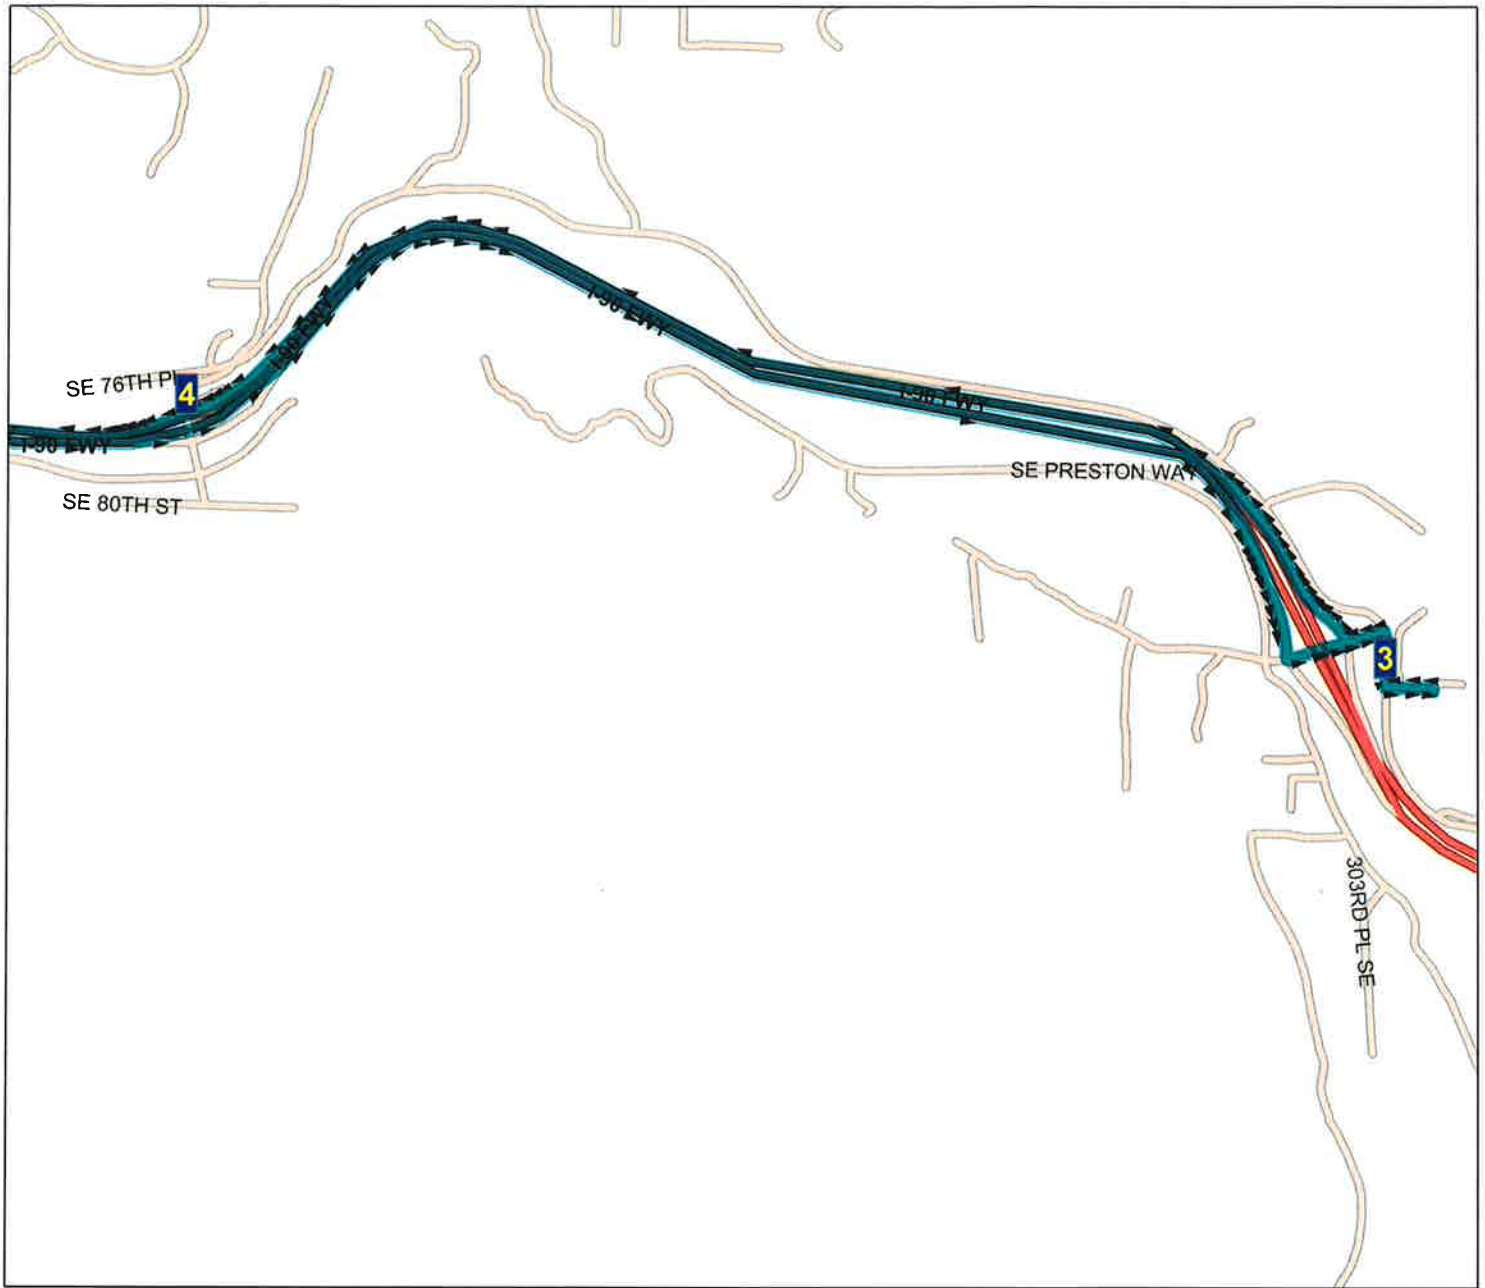

Issaquah School District 411 Route Map

Route: **1 EDA**
Vehicle:
Anchor: **IHS**
Depart Time: **4:25 PM**
Dropoffs:
Distance: **11.82 mi.**

Desc: **IM/IH EDA 4**
Driver:
Max Load: **0**
End Time: **4:48 PM**
Transfers On: **0**
Transfers Off: **0**
Days: **MTH Display Day:W**