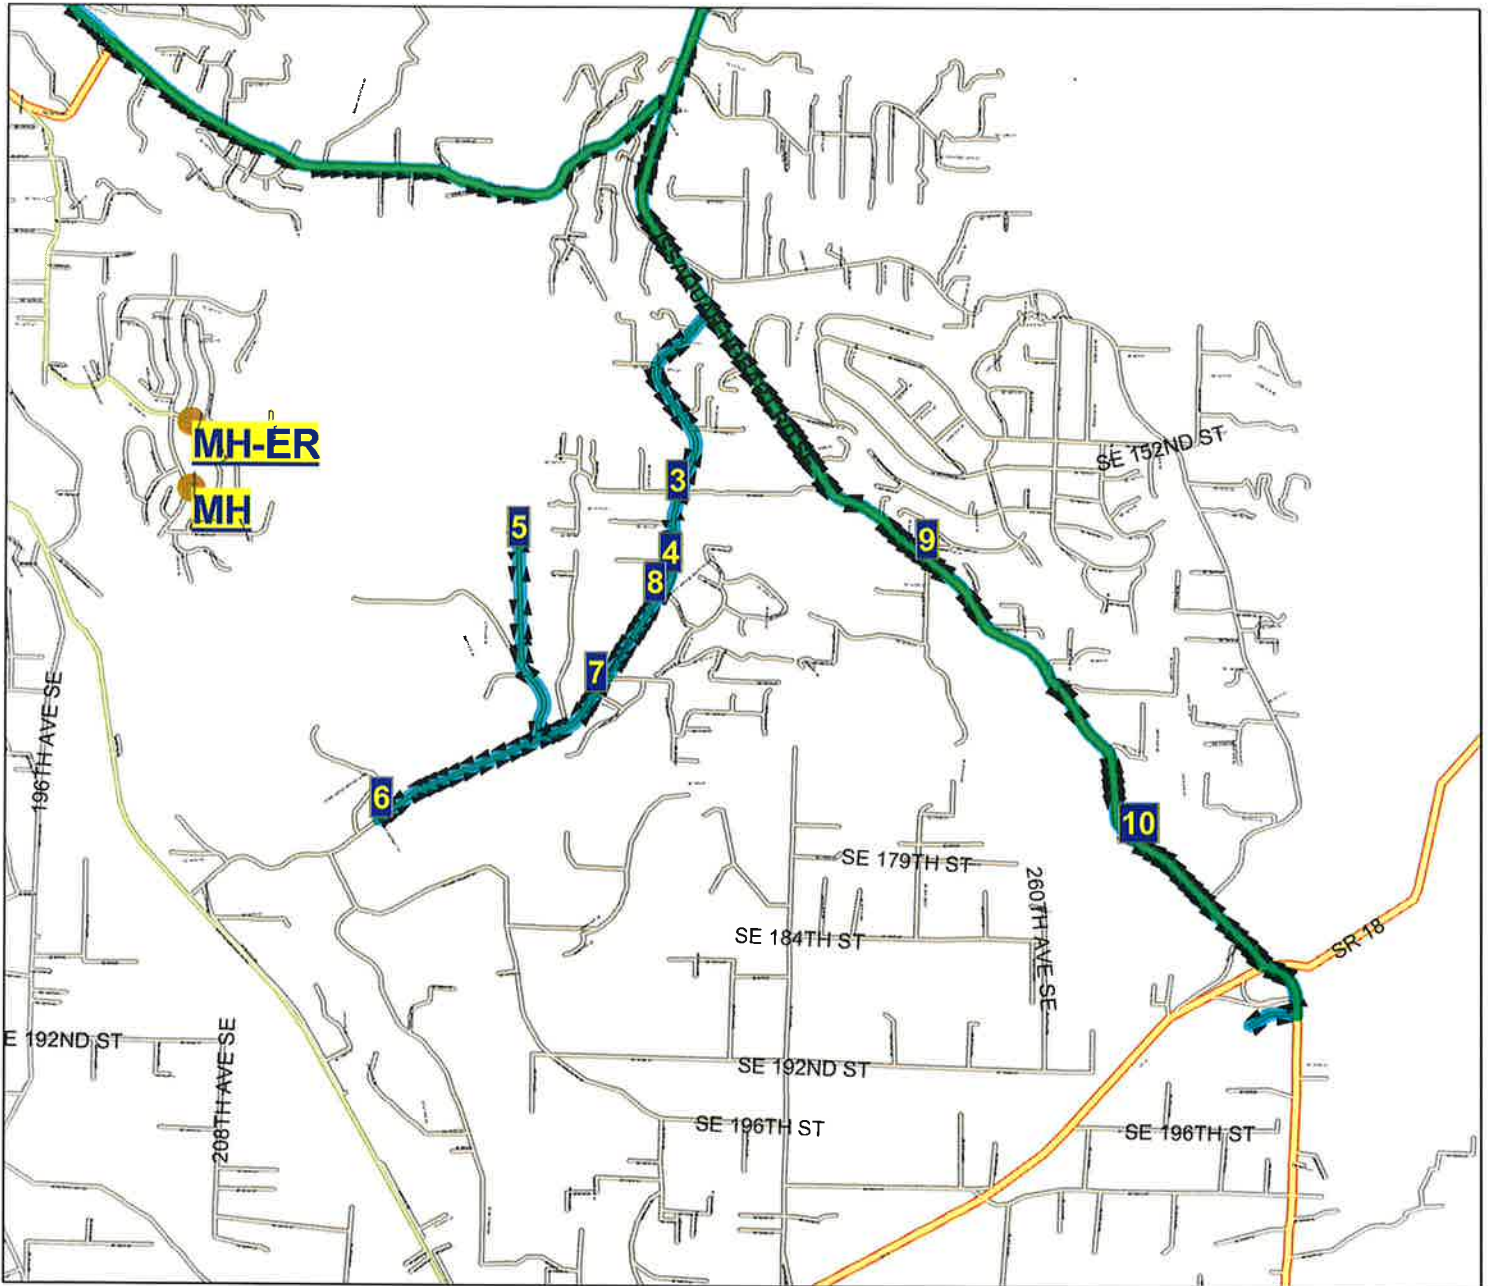

Issaquah School District 411 Route Map

Route: **54 W EDA**
Vehicle:
Anchor: **MMS**
Depart Time: **5:20 PM**
Dropoffs: **0**
Distance: **28.22 mi.**

Desc: **MW/LB EDA 5 WED**
Driver:
Max Load: **0**
End Time: **6:29 PM**
Transfers On: **0**
Transfers Off: **0**
Days: **W Display Day:W**