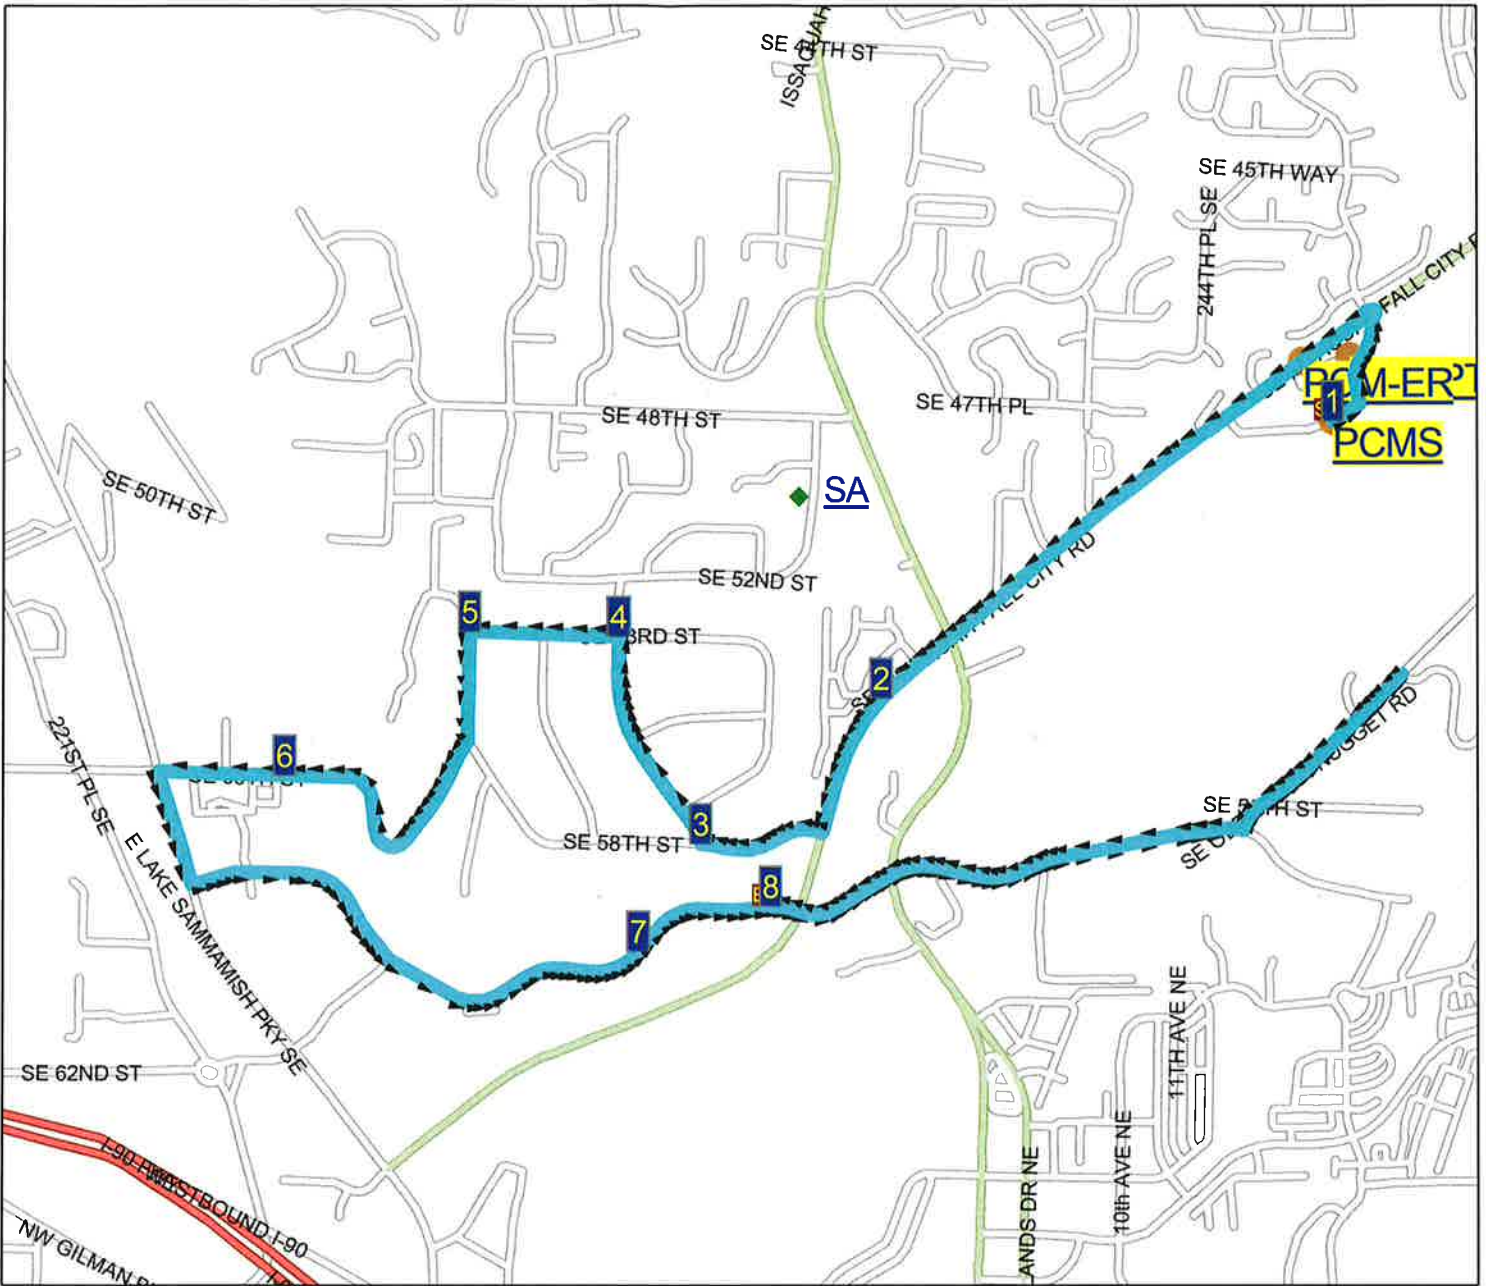

# Issaquah School District 411 Route Map

Route: 43 EDA  
Vehicle:  
Anchor: PCMS  
Depart Time: 4:25 PM  
Dropoffs: 0  
Distance: 5.54 mi.

Desc: PCMS EDA 2  
Driver:  
Max Load: 0  
End Time: 4:40 PM  
Transfers On: 0  
Transfers Off: 0  
Days: MTH Display Day:M