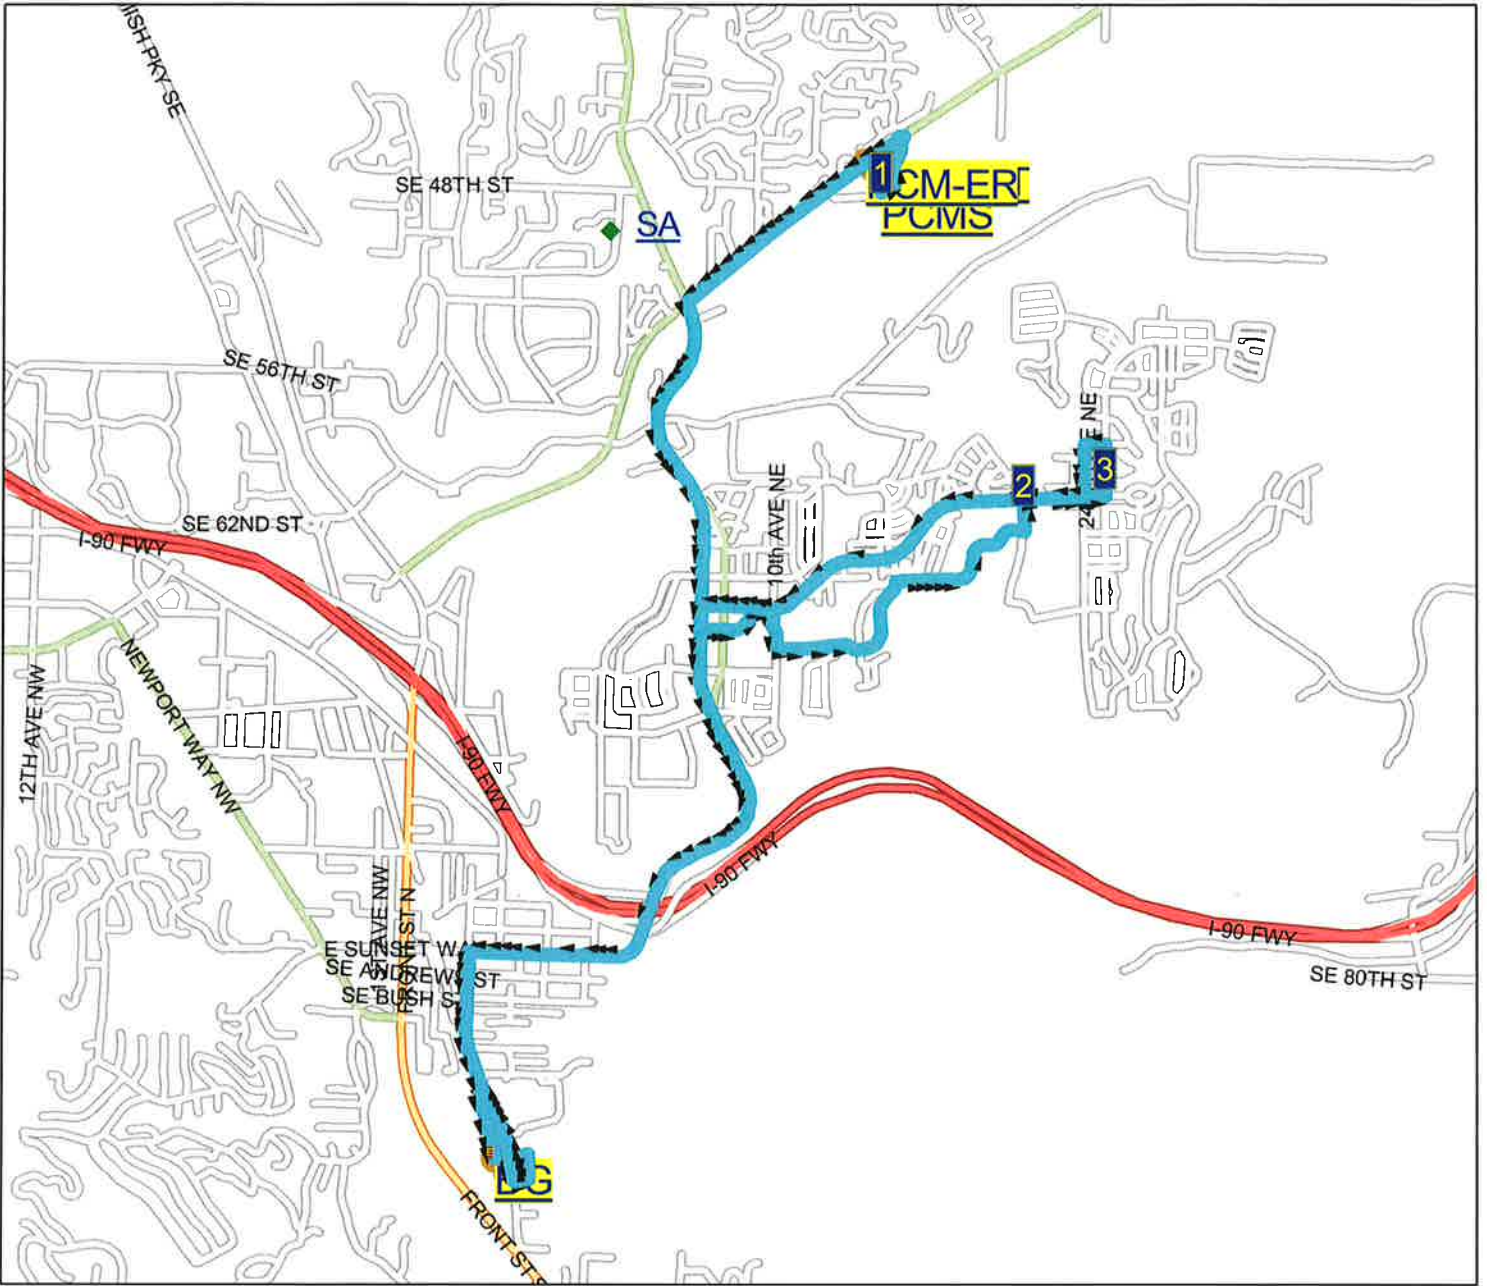

Issaquah School District 411 Route Map

Route: 93 EDA
Vehicle:
Anchor: PCMS
Depart Time: 4:25 PM
Dropoffs: 0
Distance: 7.51 mi.

Desc: PCMS EDA 1
Driver:
Max Load: 0
End Time: 4:44 PM
Transfers On: 0
Transfers Off: 0
Days: MTH Display Day:M