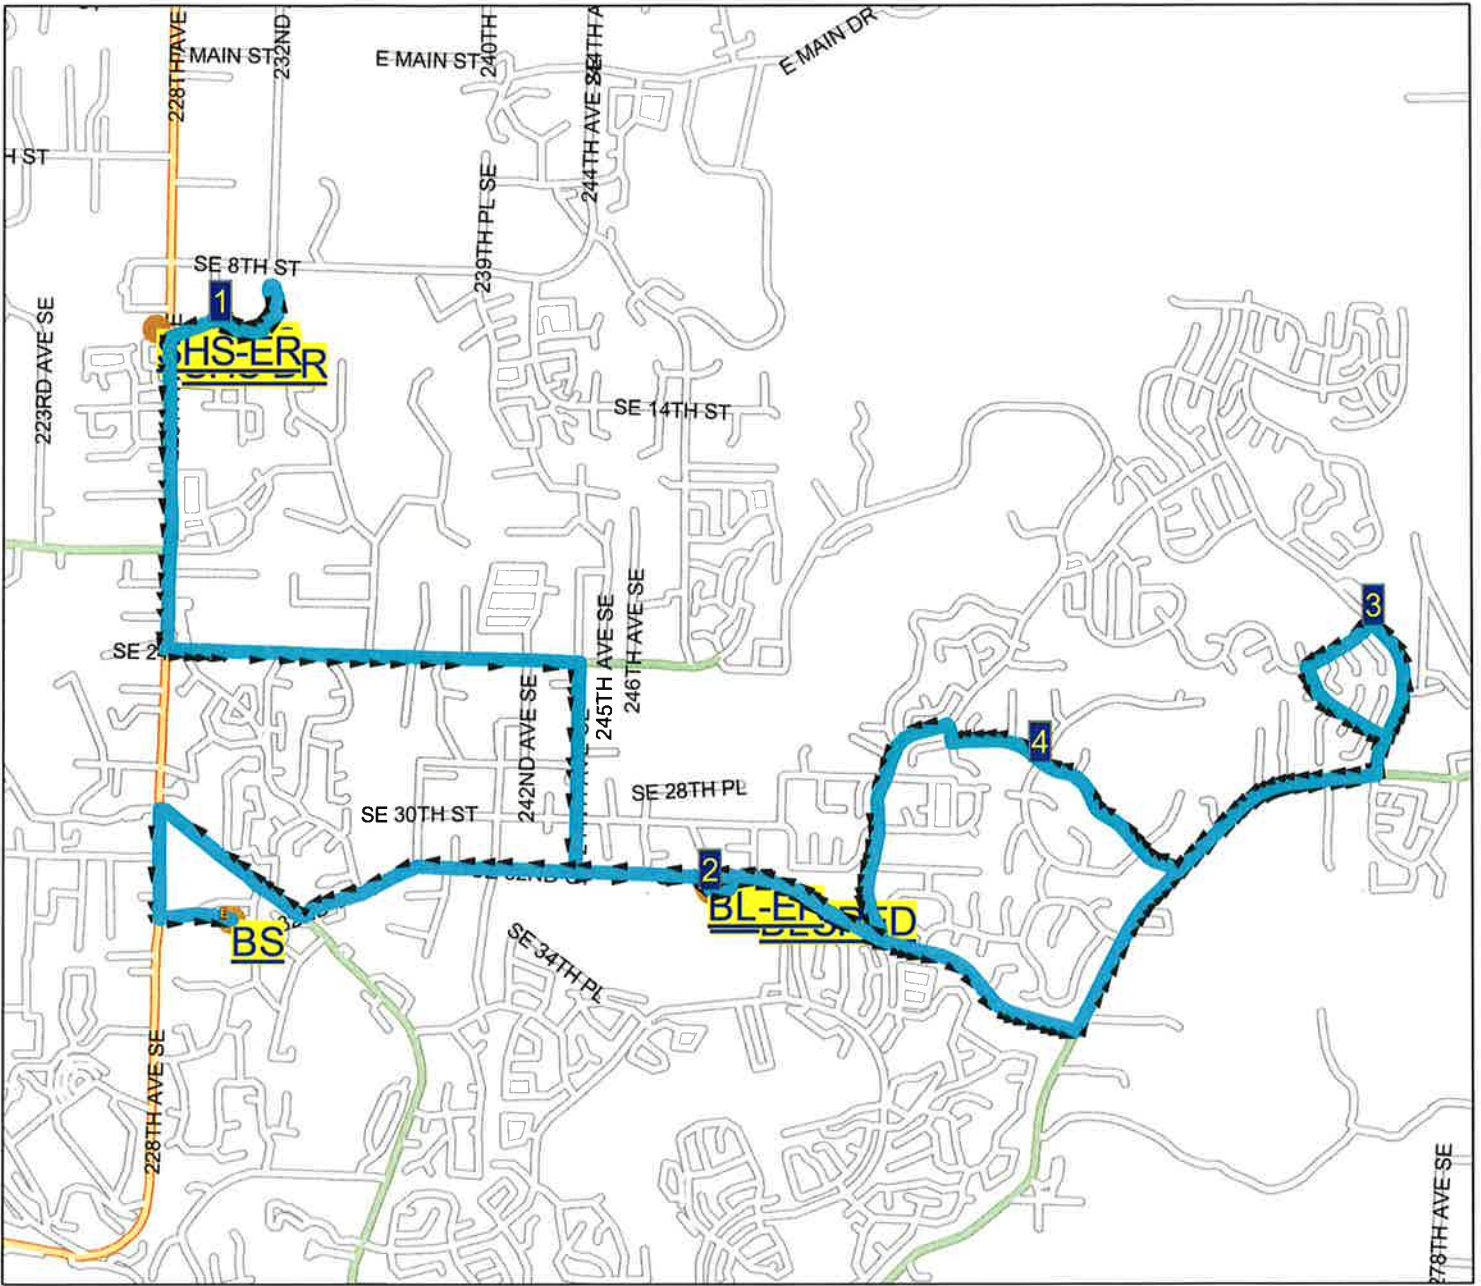

Issaquah School District 411 Route Map

Route: 134 EDA
Vehicle:
Anchor: SHS
Depart Time: 4:13 PM
Dropoffs: 0
Distance: 10.58 mi.

Desc: SK/BL EDA 2 PLATEAU
Driver:
Max Load: 0
End Time: 4:42 PM
Transfers On: 0
Transfers Off: 0
Days: MTH Display Day:M