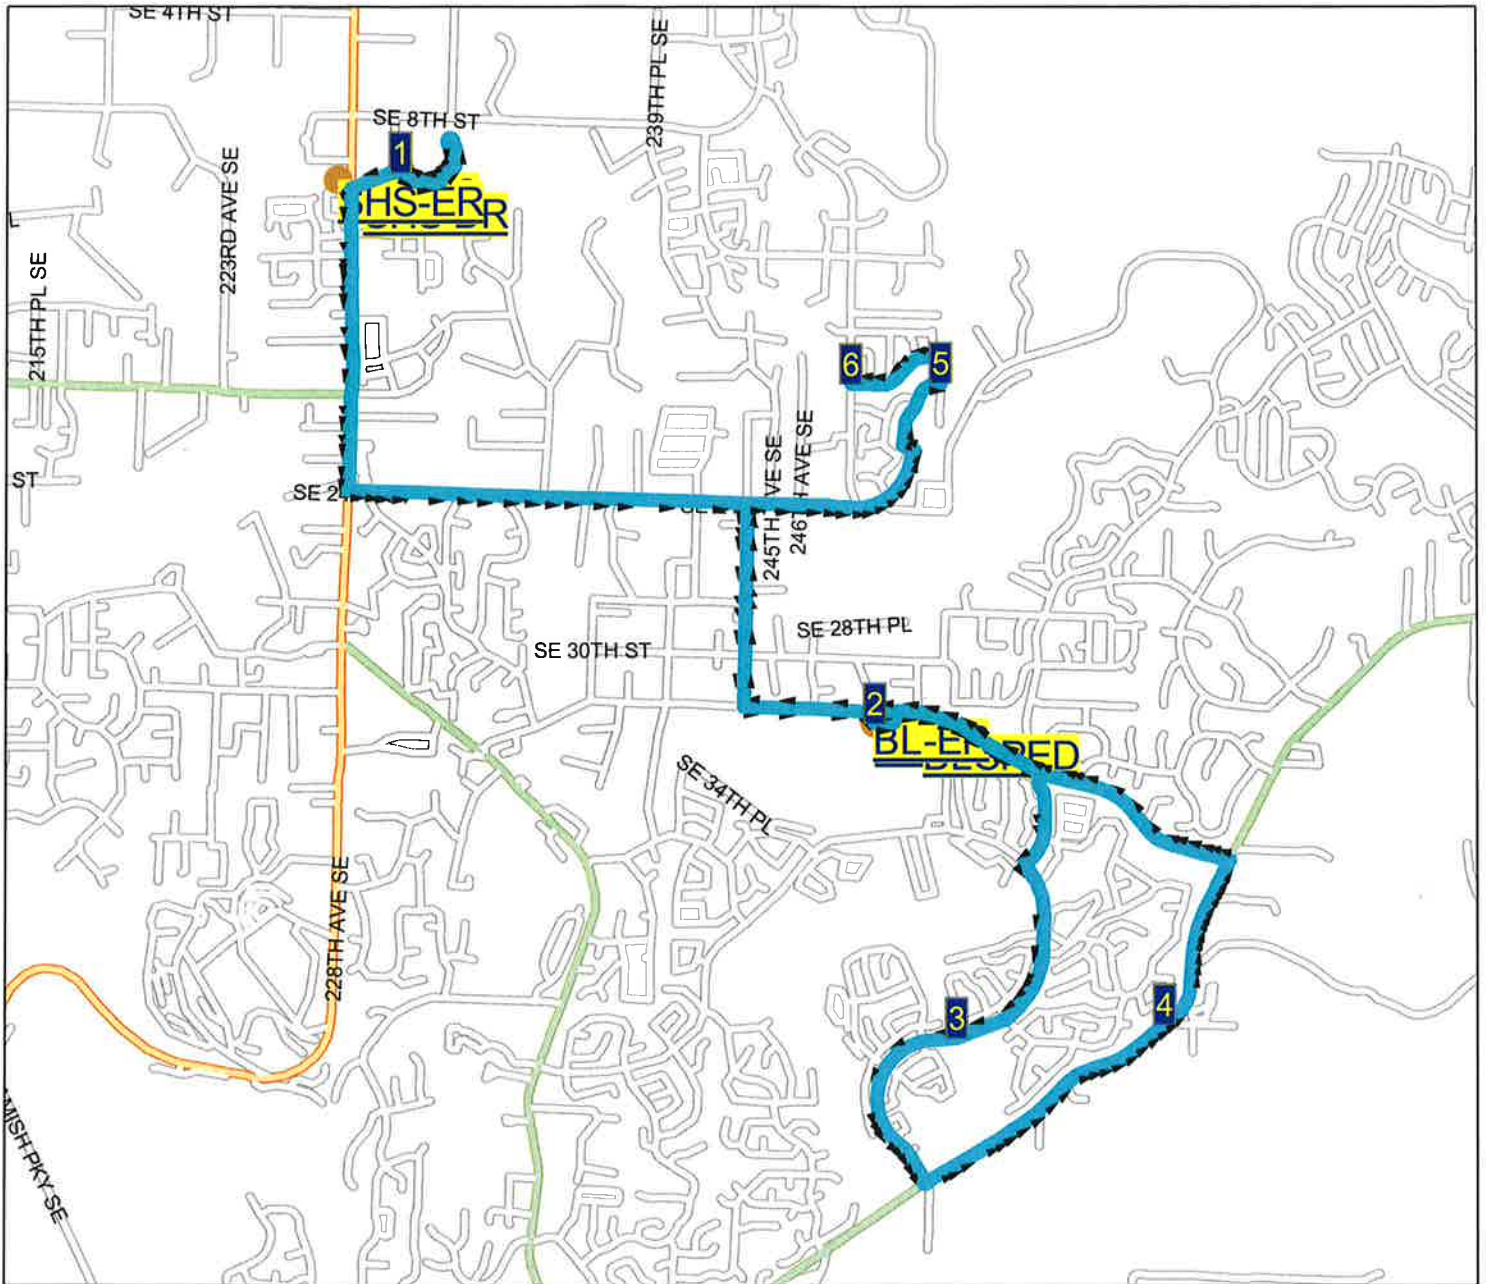

Issaquah School District 411 Route Map

Route:	138 EDA	Desc:	SK/BL EDA 1 PLATEAU
Vehicle:		Driver:	
Anchor:	SHS	Max Load:	0
Depart Time:	4:13 PM	End Time:	4:39 PM
Dropoffs:	0	Transfers On:	0
Distance:	9.19 mi.	Transfers Off:	0
		Days:	MTH Display Day:M