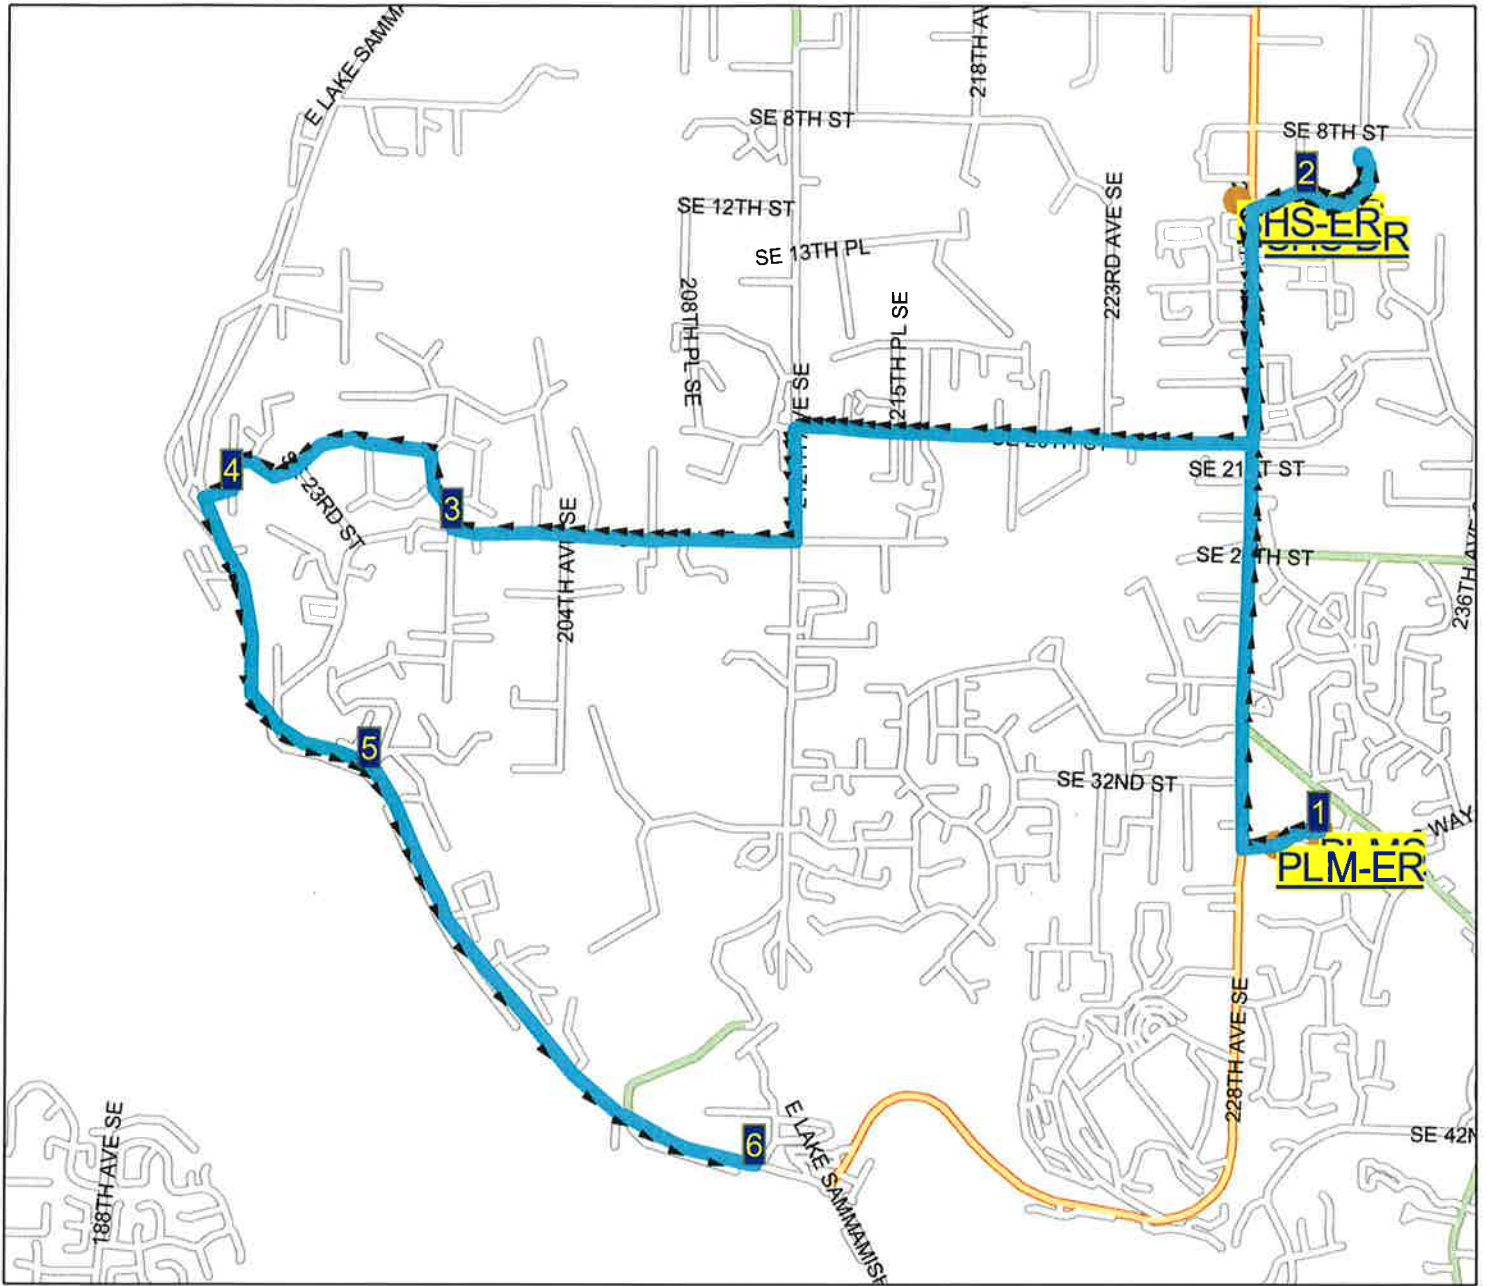

# Issaquah School District 411 Route Map

Route: 136 EDA  
Vehicle:  
Anchor: PLMS  
Depart Time: 4:25 PM  
Dropoffs: 0  
Distance: 7.64 mi.

Desc: PL/SK EDA 2 PLATEAU  
Driver:  
Max Load: 0  
End Time: 4:45 PM  
Transfers On: 0  
Transfers Off: 0  
Days: MTH Display Day:M