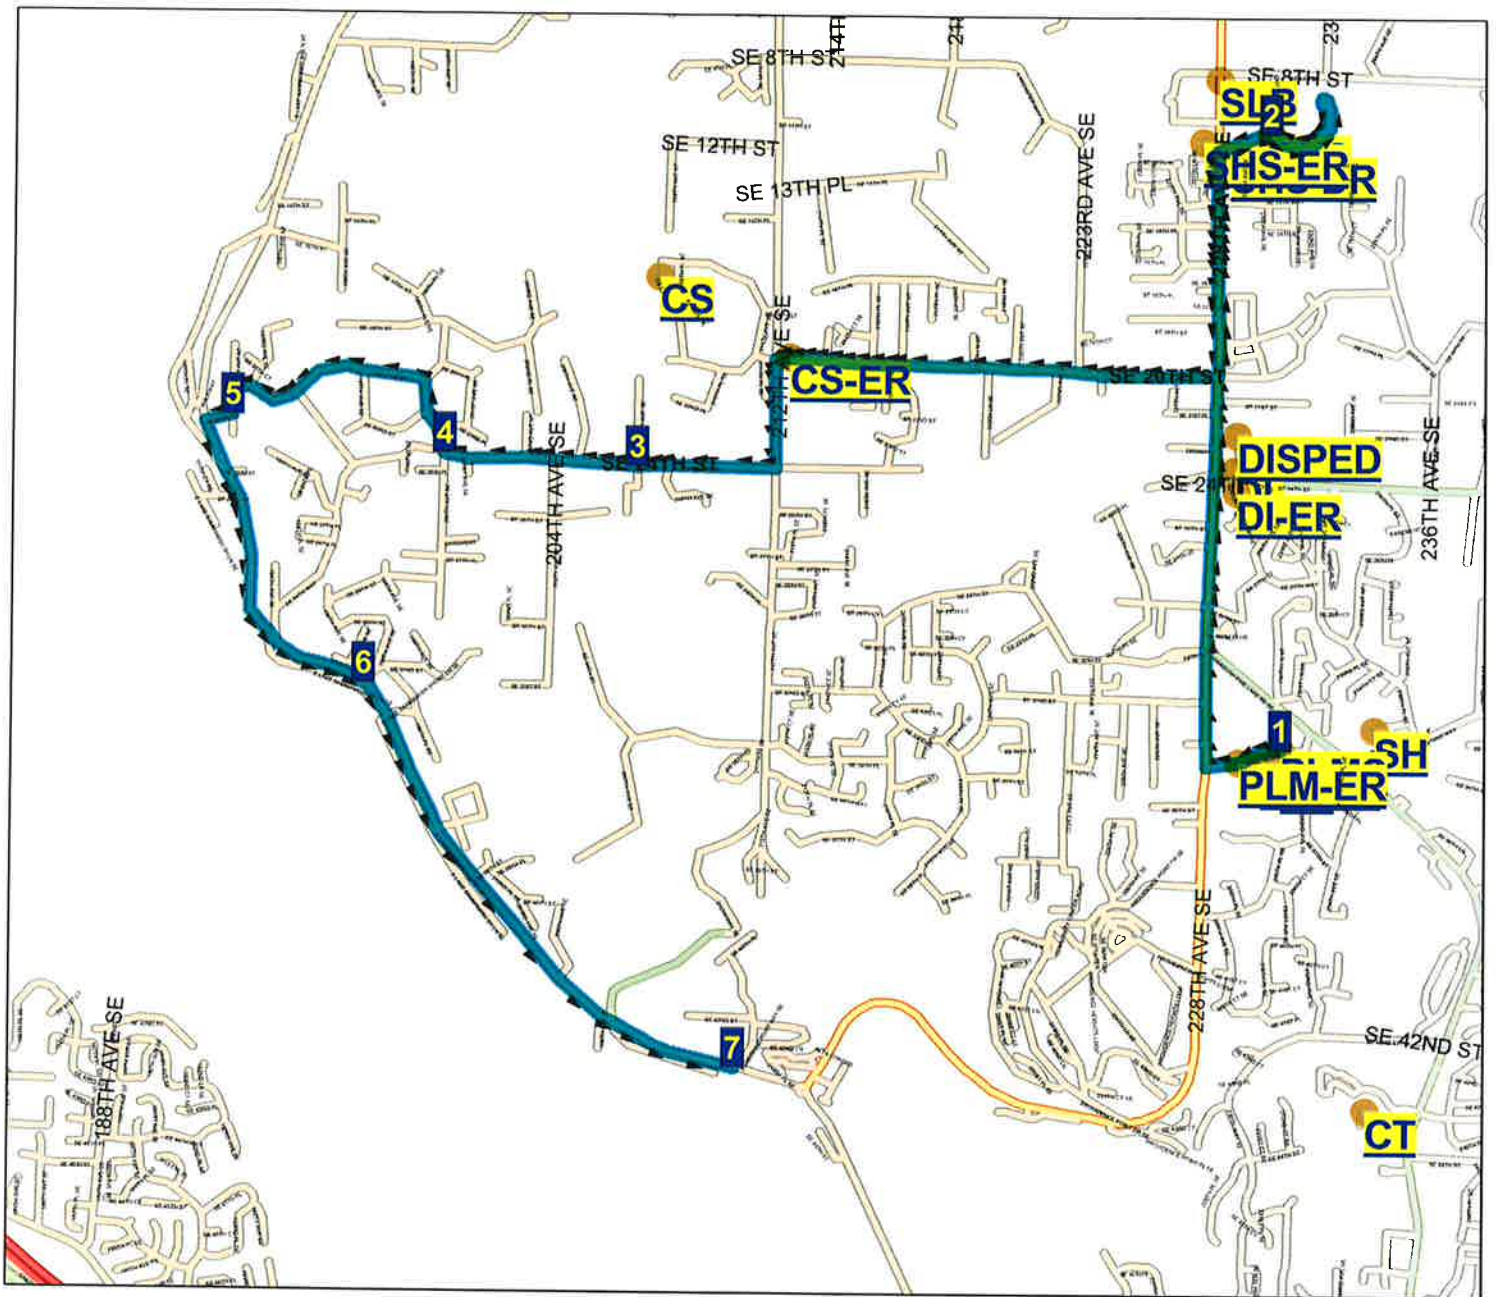

Issaquah School District 411 Route Map

Route: **136 EDA**
Vehicle: **181**
Anchor: **PLMS**
Depart Time: **4:25 PM**
Dropoffs: **0**
Distance: **7.64 mi.**

Desc: **PL/SK EDA 2 PLATEAU**
Driver: **FARHAD, FARHAD**
Max Load: **0**
End Time: **4:45 PM**
Transfers On: **0**
Transfers Off: **0**
Days: **MTH Display Day:W**