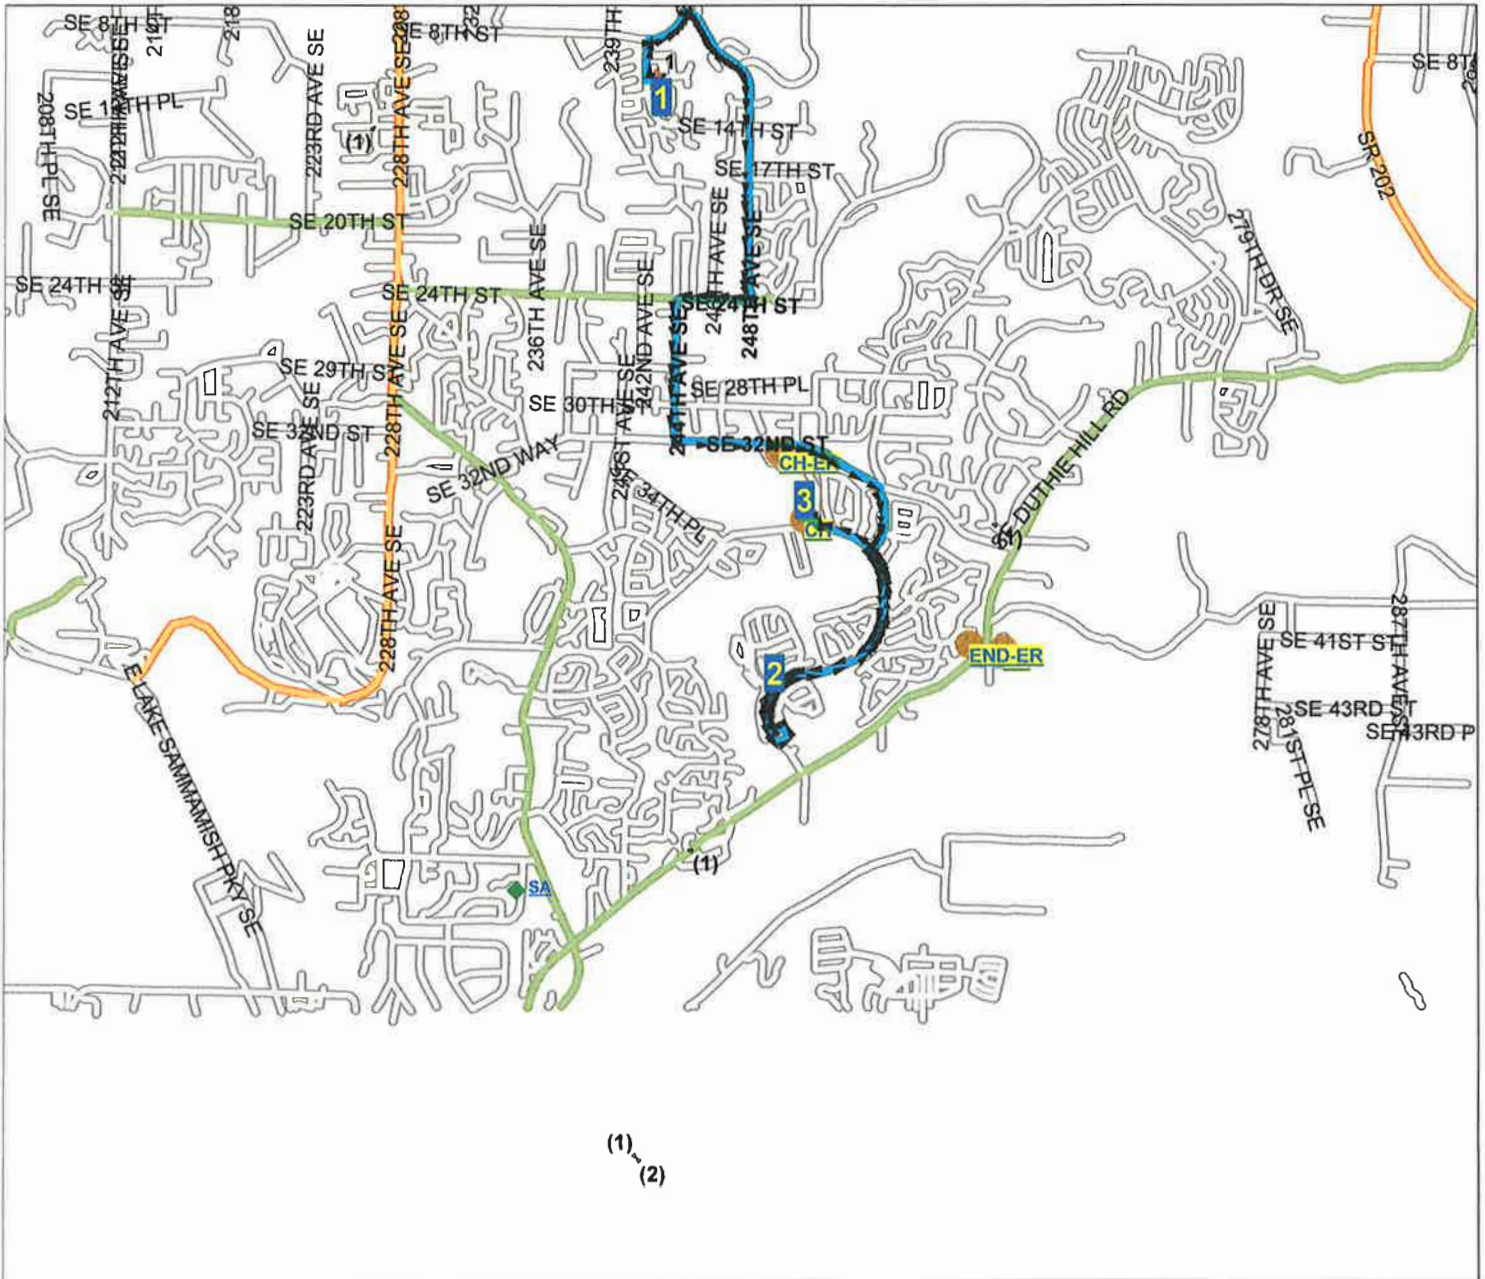

ISSAQUAH SCHOOL DISTRICT

SPED SNOW ROUTE

Bus Driver Directions For 207 CH CH 402 PLATEAU SNOW CHALL AM SPED SNOW

Route:207 CH CH 402 PLATEAU SNOW

Bus:208

- | | | | |
|-----|--------|-------------------------------|---|
| (1) | SCHL | PINE LAKE MS | |
| | START | 24248 SE 10TH PL | 1 |
| (2) | STOP | KLAHANIE DR SE @ 249TH AVE SE | 2 |
| | | NO XING ELEM | |
| (3) | DEST | CHALLENGER ES | 3 |
| | GARAGE | BUS GARAGE | |

Route Last Updated: 11/17/2020

Issaquah School District 411 Route Map

(1) (2)