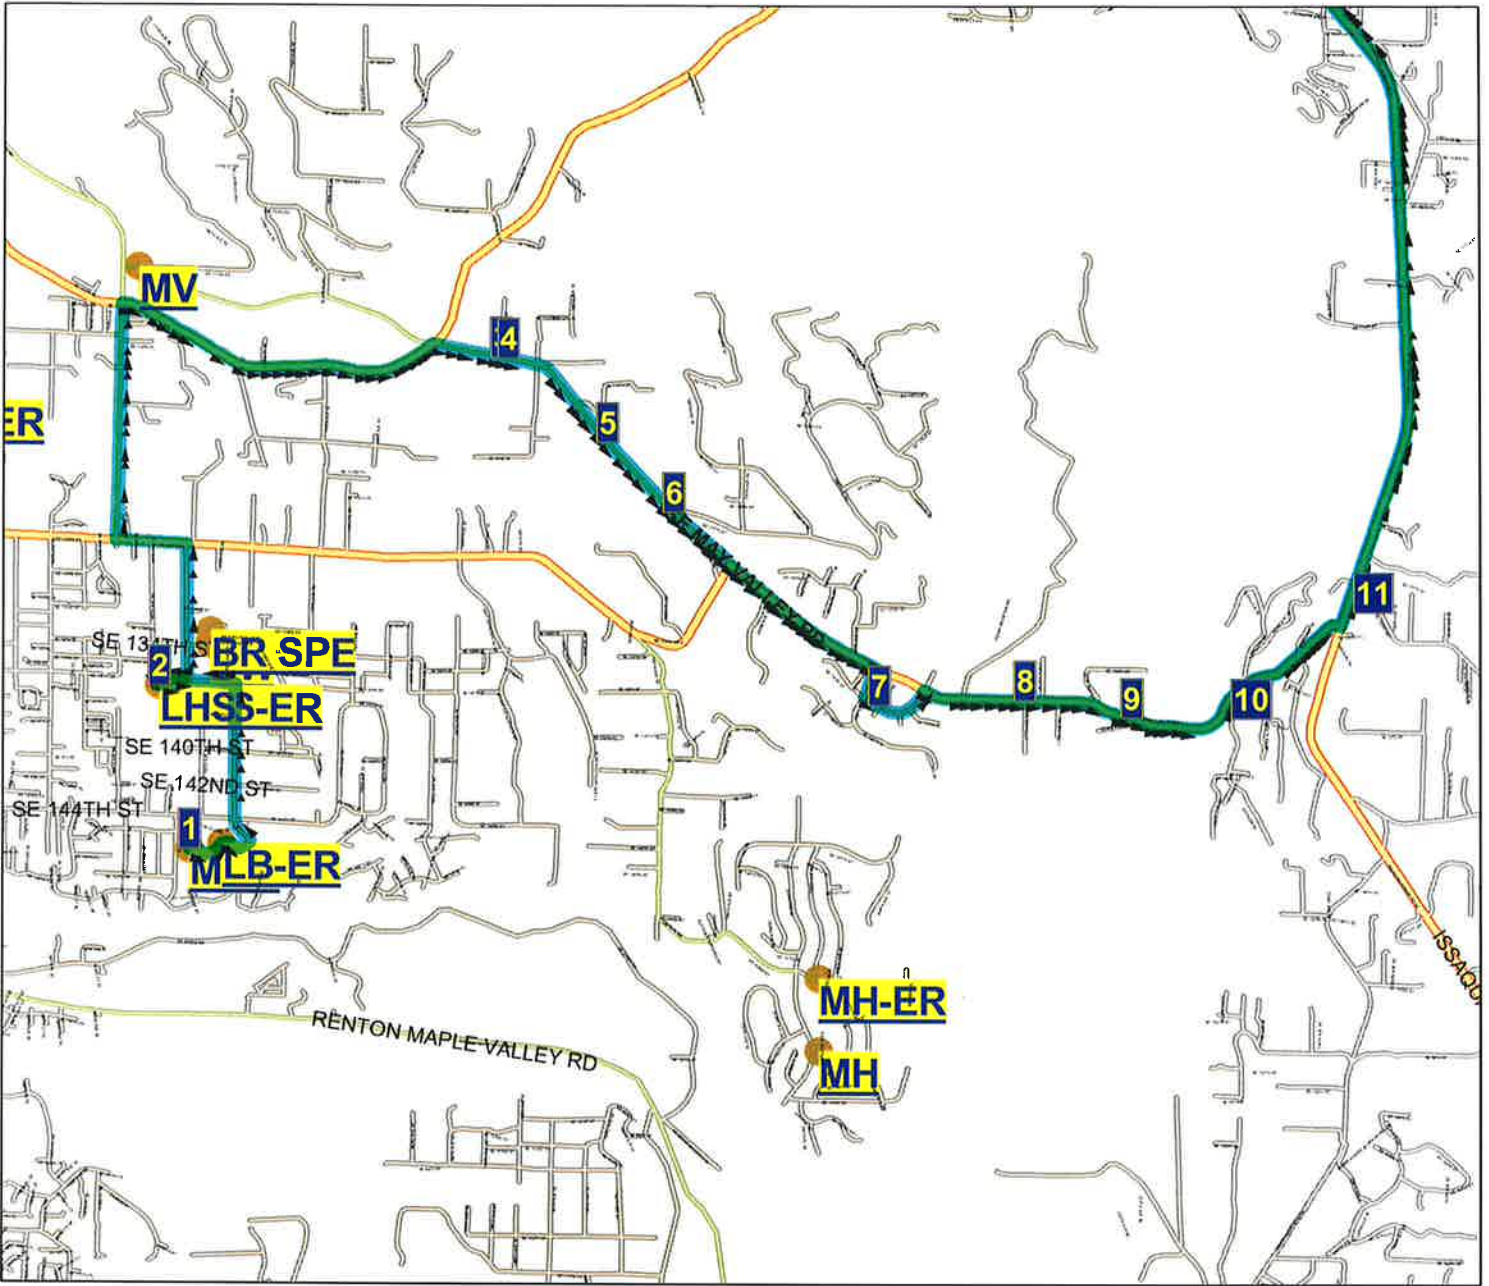

Issaquah School District 411 Route Map

Route: **52 EDA**
Vehicle:
Anchor: **MMS**
Depart Time: **4:25 PM**
Dropoffs: **0**
Distance: **11.34 mi.**

Desc: **MW/LB EDA 6**
Driver:
Max Load: **0**
End Time: **4:59 PM**
Transfers On: **0**
Transfers Off: **0**
Days: **MTH Display Day:W**